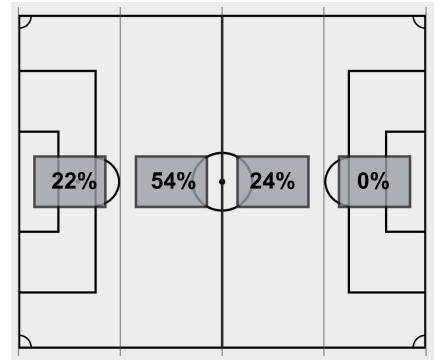

Corner kicks	1	2	Total
Tigers	0	0	0
Tar Heels	7	5	12

Fouls	1	2	Total
Tigers	4	6	10
Tar Heels	7	0	7

Scoring summary:

No.	Time	Team	Goal scorer	Assist	Description
1.	70:20	UNC	Brianna Pinto (4)	Rachel Jones	

Offsides: LSU 0, North Carolina 2.

Soccer Box Score (Final)
2019-20 Women's Soccer
LSU vs North Carolina (9/5/2019 at Durham, UNITED STATES)

Attacking Direction →

4	TOTAL SHOTS	19
2	SHOTS ON TARGET	8
7	SAVES	2
0	CORNERS	12
0	OFFSIDES	2
0	YELLOW CARDS	1
0	RED CARDS	0
38%	POSSESSION TOTAL	62%