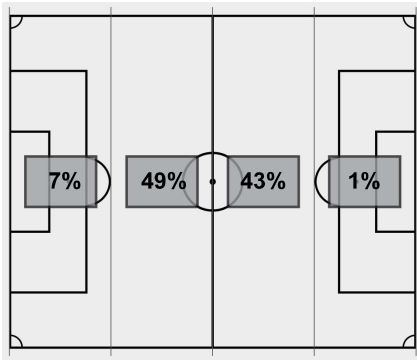

Corner kicks	1	2	Total
Tigers	0	0	0
Tar Heels	7	5	12

Fouls	1	2	Total
Tigers	4	6	10
Tar Heels	7	0	7

Scoring summary:

No.	Time	Team	Goal scorer	Assist	Description
1.	70:20	UNC	Brianna Pinto (4)	Rachel Jones	

Cautions and ejections:

YC - Tar Heels #3 44:38

Win-Dickey, Claudia (5-0-0). Loss-Goldman, Emma Grace (2-2-1).

Stadium: Koskinen Stadium

Officials: Referee: Patrick Schmidt; Asst. Referee: Javier Rodriguez; Robert Velbis; Alt. Official: Tyler McCauley;

Offsides: LSU 0, North Carolina 2.

Soccer Box Score (Final)
2019-20 Women's Soccer
LSU vs North Carolina (9/5/2019 at Durham, UNITED STATES)

Attacking Direction →

4	TOTAL SHOTS	19
2	SHOTS ON TARGET	8
7	SAVES	2
0	CORNERS	12
0	OFFSIDES	2
0	YELLOW CARDS	1
0	RED CARDS	0
38%	POSSESSION TOTAL	62%