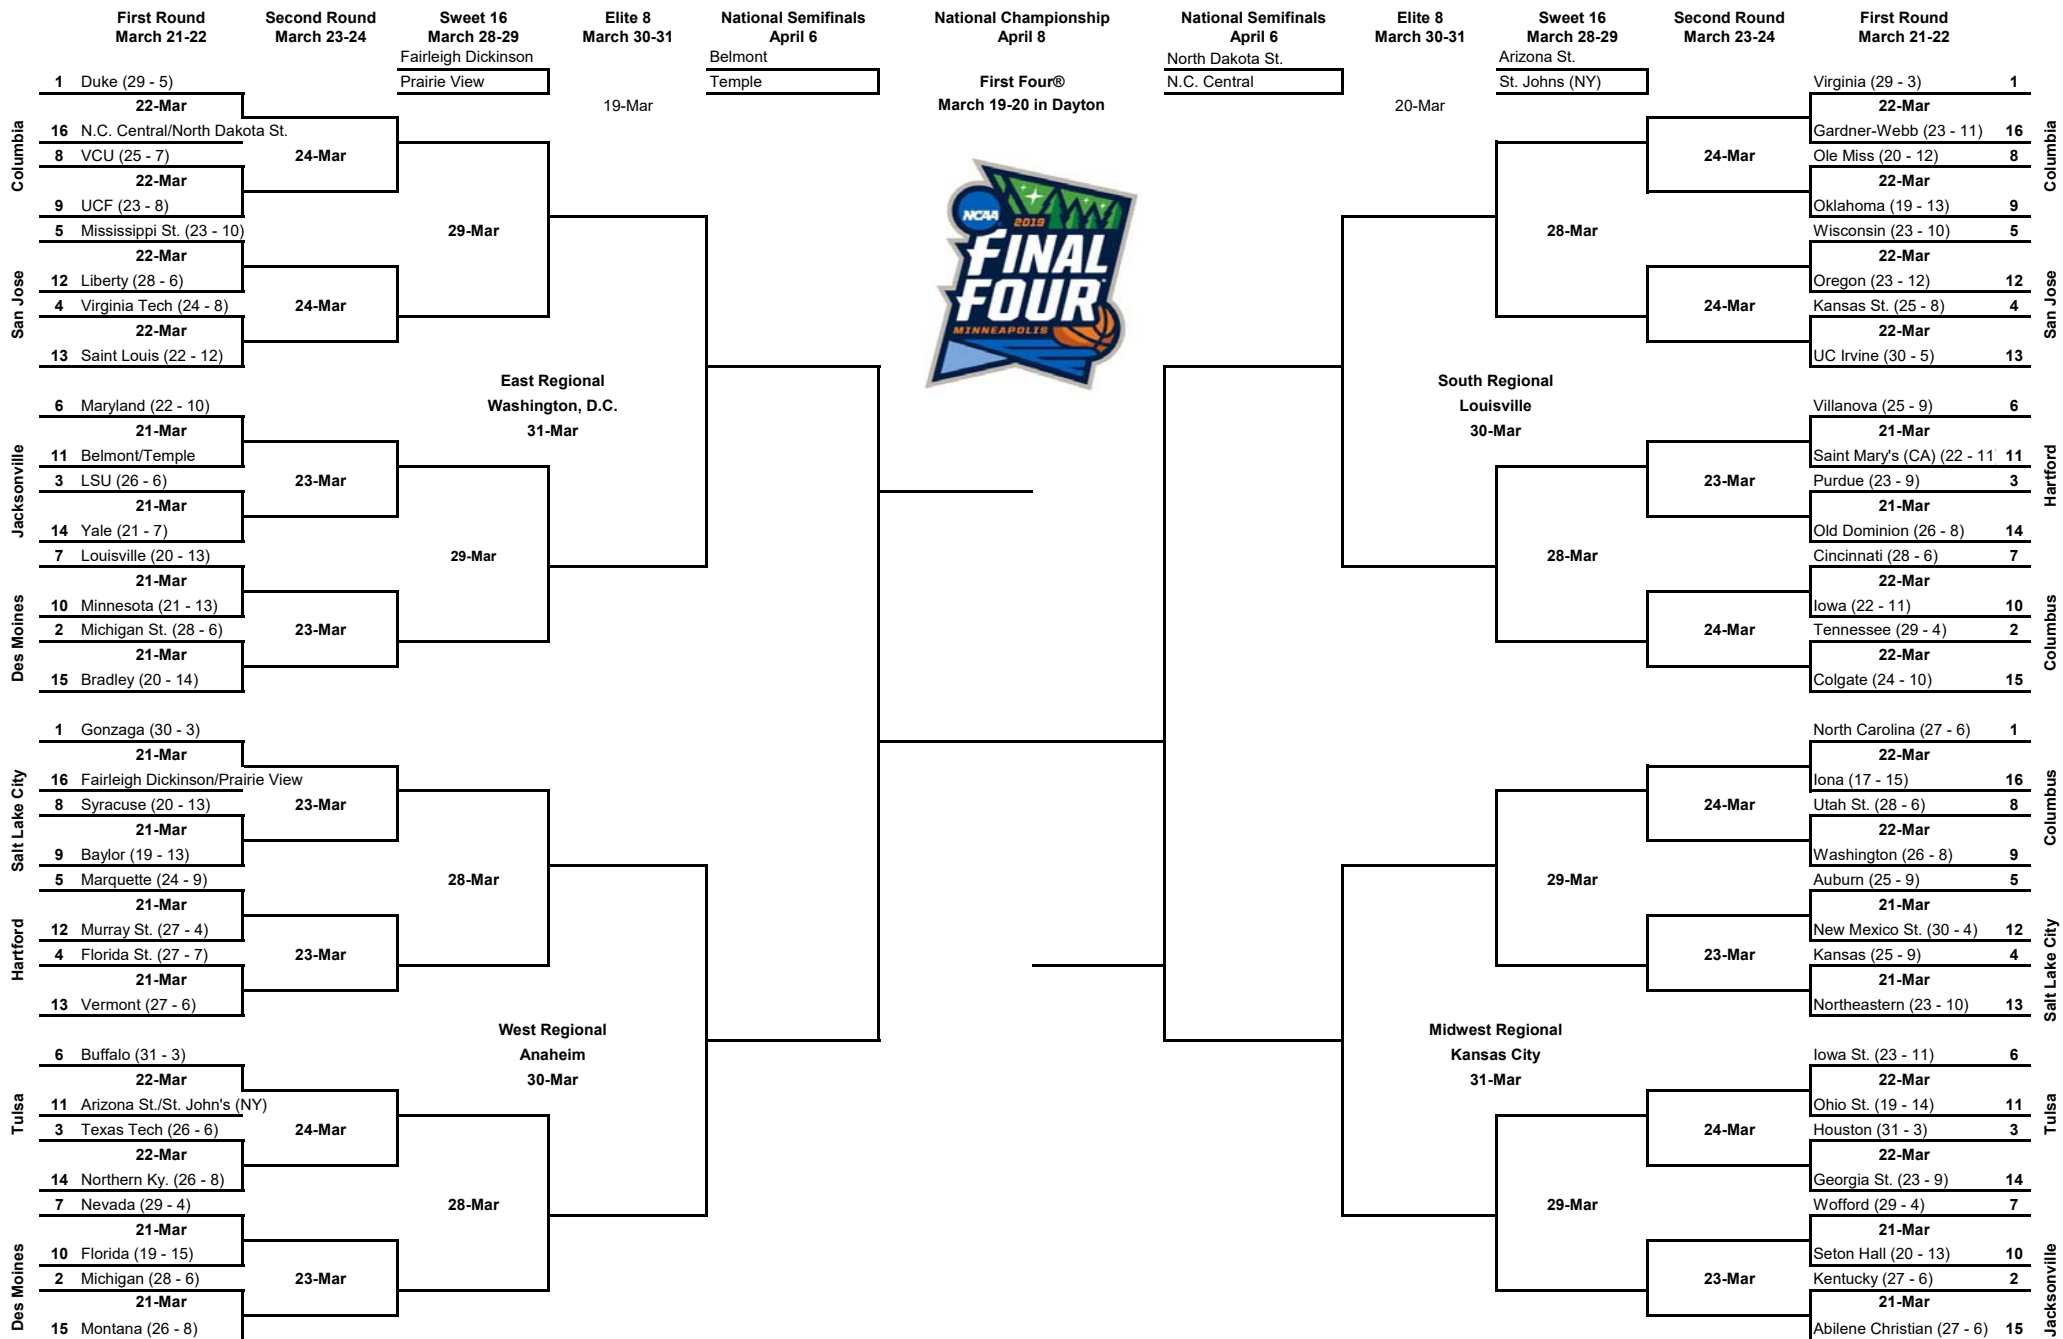

2019 NCAA Division I Men's Basketball Championship

First- and second-round sites for March 21 and 23 include Des Moines, Hartford, Jacksonville and Salt Lake City. First- and second-round sites for March 22 and 24 include Columbia, Columbus, San Jose and Tulsa. Regional sites for March 28 and 30 are Anaheim and Louisville. Regional sites for March 29 and 31 are Kansas City and Washington, D.C.

*Includes 2019

2019 TEAMS BY CONFERENCE

America East	1	Horizon	1	Southland	1
American	4	Ivy	1	Southwestern	1
Atlantic 10	2	Metro Atlantic	1	Summit	1
Atlantic Coast	7	Mid-American	1	Sun Belt	1
Atlantic Sun	1	Mid-Eastern	1	West Coast	2
Big East	4	Missouri Valley	1	Western Athletic	1
Big Sky	1	Mountain West	2		
Big South	1	Northeast	1		
Big Ten	8	Ohio Valley	2		
Big 12	6	Pac-12	3		
Big West	1	Patriot	1		
Colonial	1	Southeastern	7		
Conference USA	1	Southern	1		