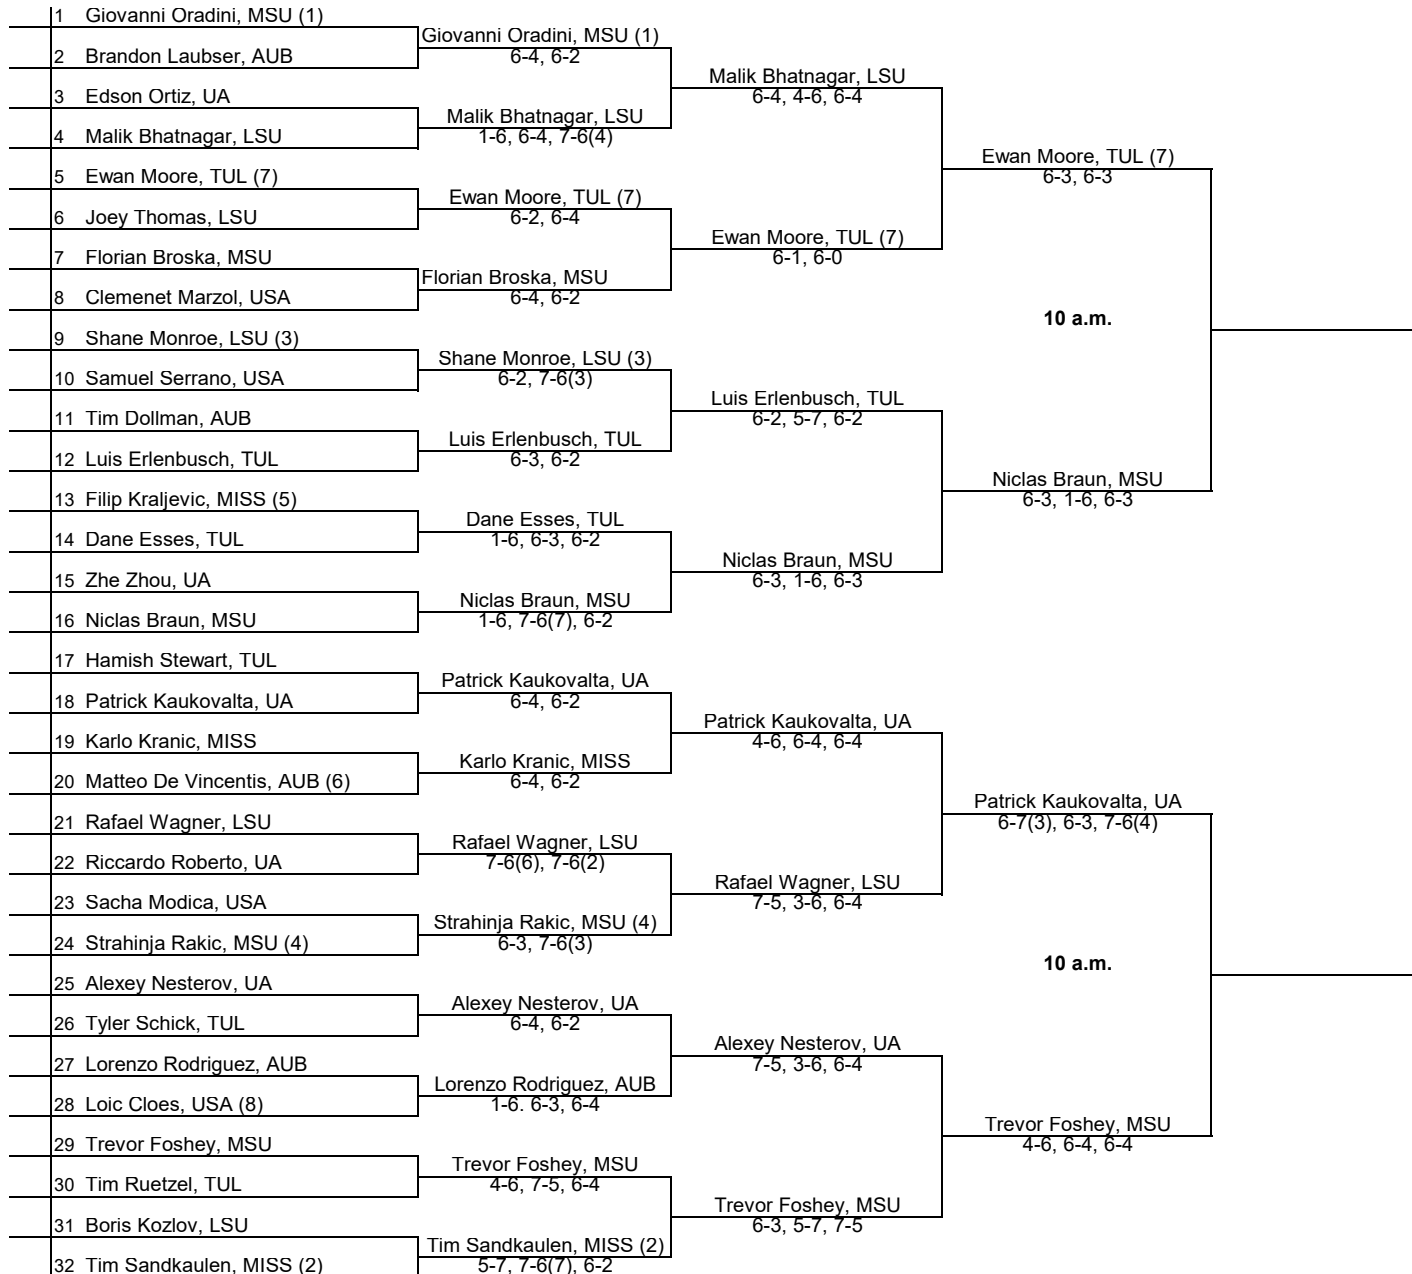

2018 ITA SOUTHERN REGIONAL CHAMPIONSHIPS - Men's Singles

Presented by the Intercollegiate Tennis Association

October 18-23, 2018

Hosted by The University of Alabama

Rd of 32 (Sat, 10/20, 1 & 2:30pm)

Rd of 16 (Sun, 10/21 9am)

QF (Sun, 10/21, 12:30pm)

SF (Mon, 10/22, TBD)

Final (Tue, 10/23, TBD)

SEEDS

1. G. Oradini, MSU
2. T. Sandkaulen, MISS
3. S. Monroe, LSU
4. S. Rakic, MSU
5. F. Kraljevic, MISS
6. M. De Vincentis, AUB
7. E. Moore, TUL
8. L. Cloes, USA

**2018 ITA SOUTHERN REGION
SINGLES CHAMPION**

2018 ITA SOUTHERN REGIONAL CHAMPIONSHIPS - Men's Doubles

Presented by the Intercollegiate Tennis Association
Hosted by the University of Alabama - October 18-23, 2018