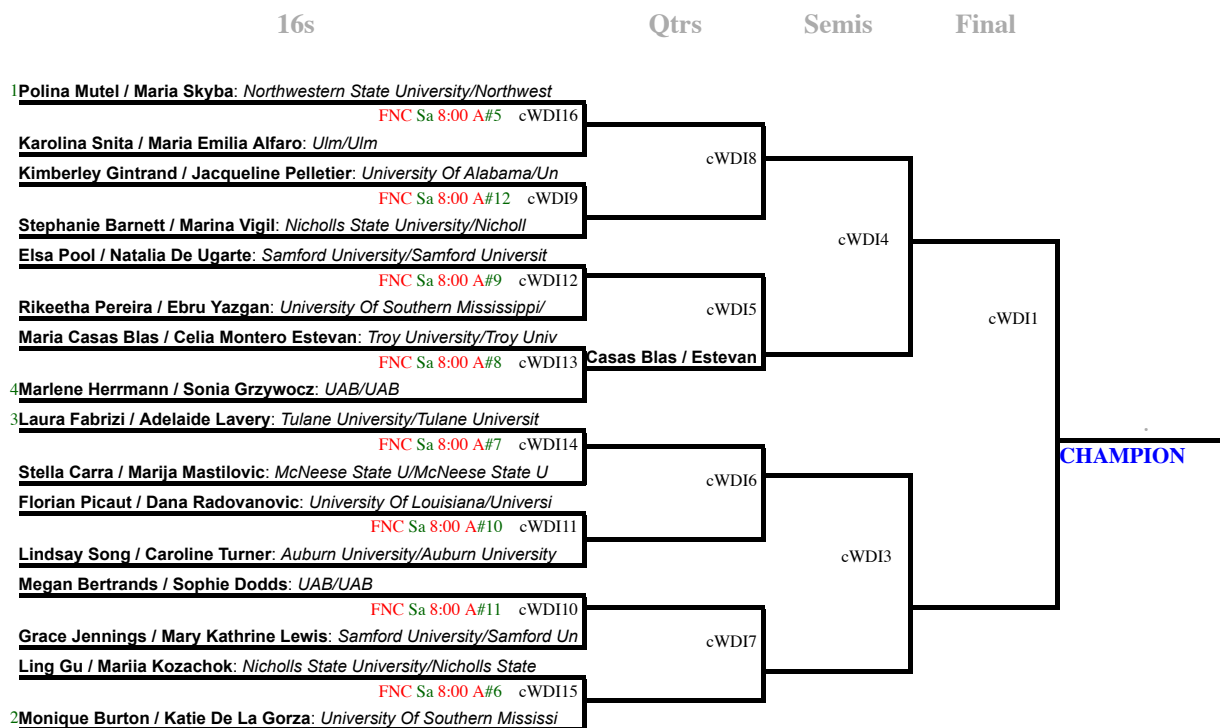

Tennis (College): ITA DI Southern Women's Regional Championships

(cWDI) Women's Doubles - Division I Consolation

Single Elimination Dropdown