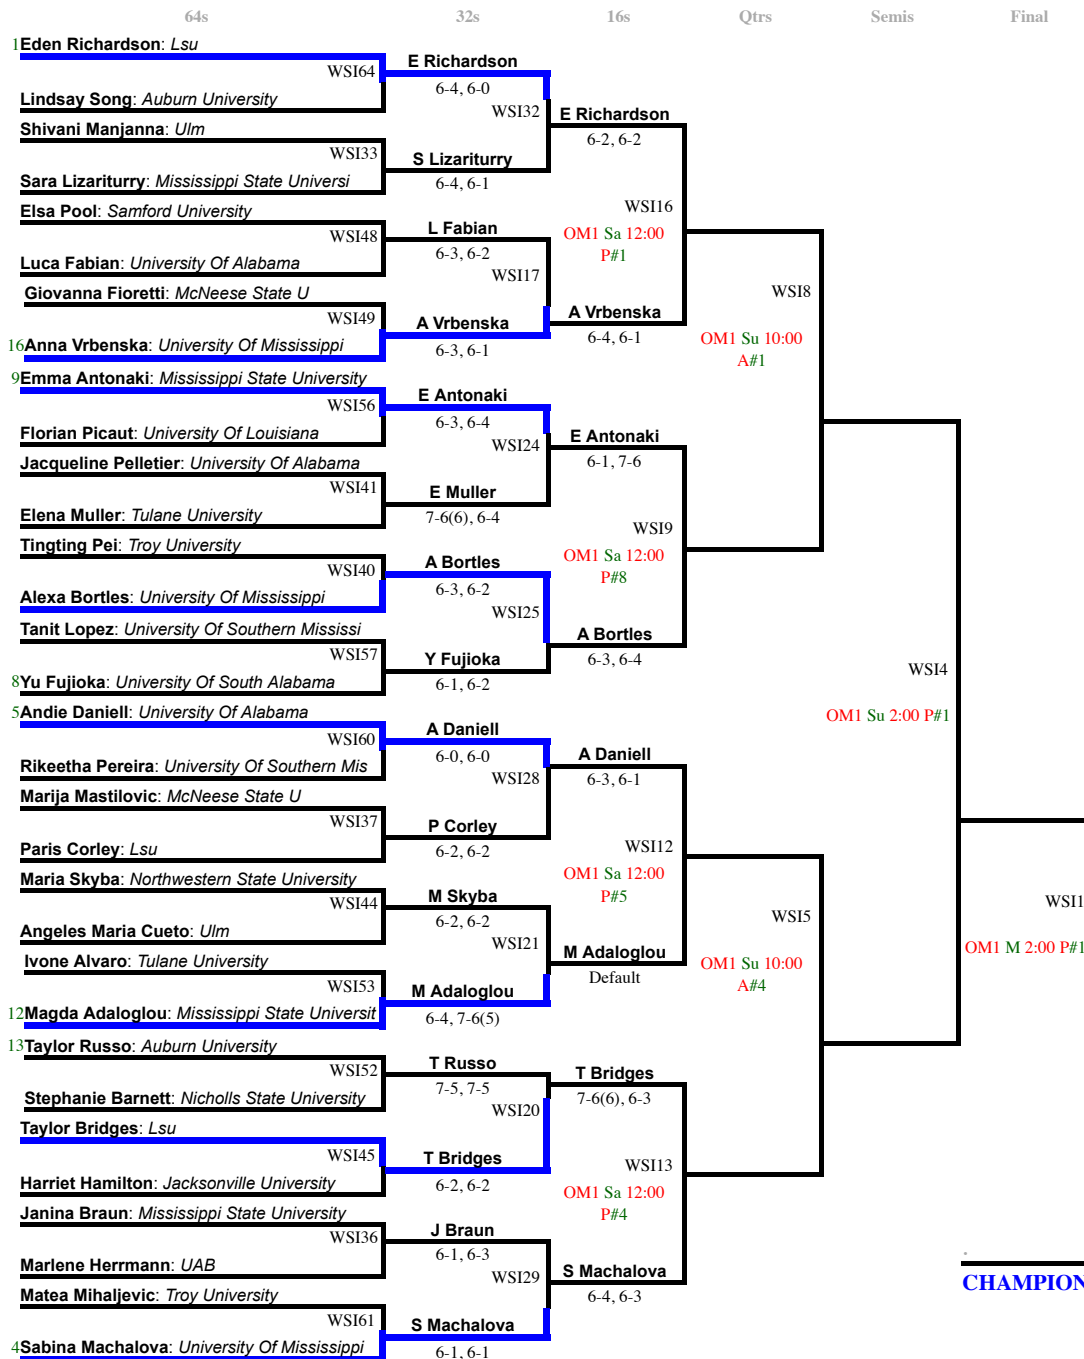

Tennis (College): ITA DI Southern Women's Regional Championships

(WSI) Women's Singles - Division I
Single Elimination with Consolation