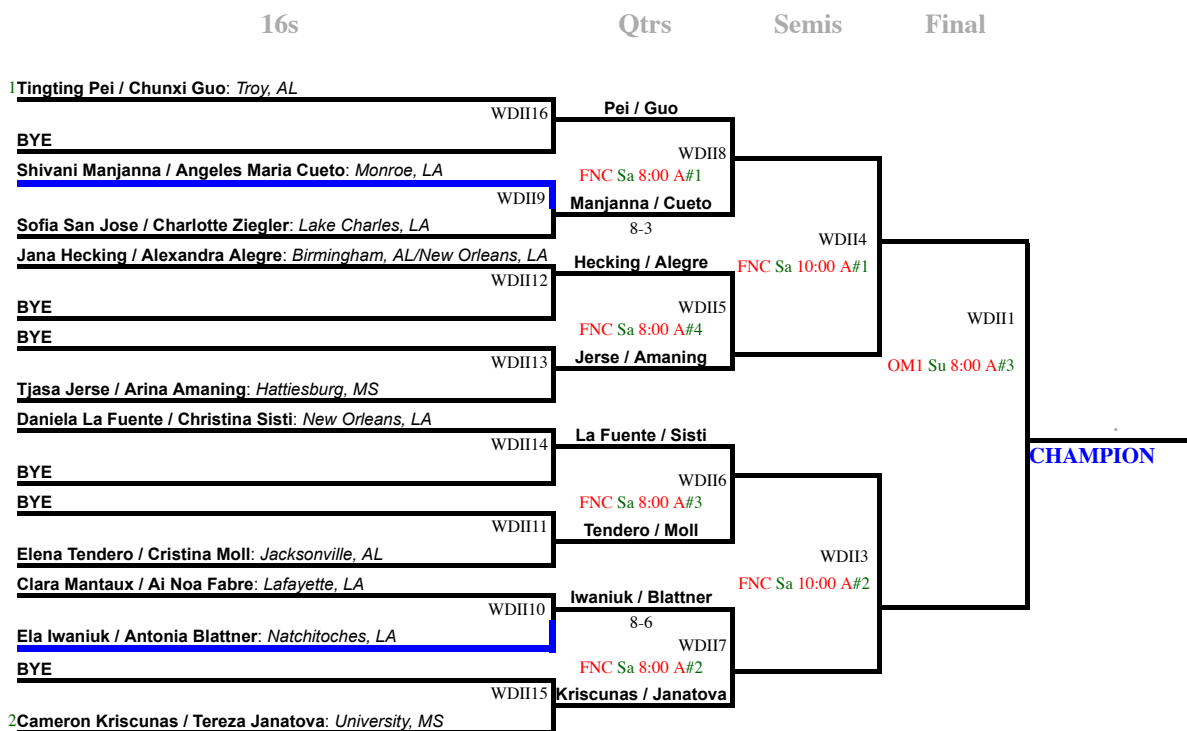

Tennis (College): ITA DI Southern Women's Regional Championships

(WDII) Women's Doubles - Division II

Single Elimination