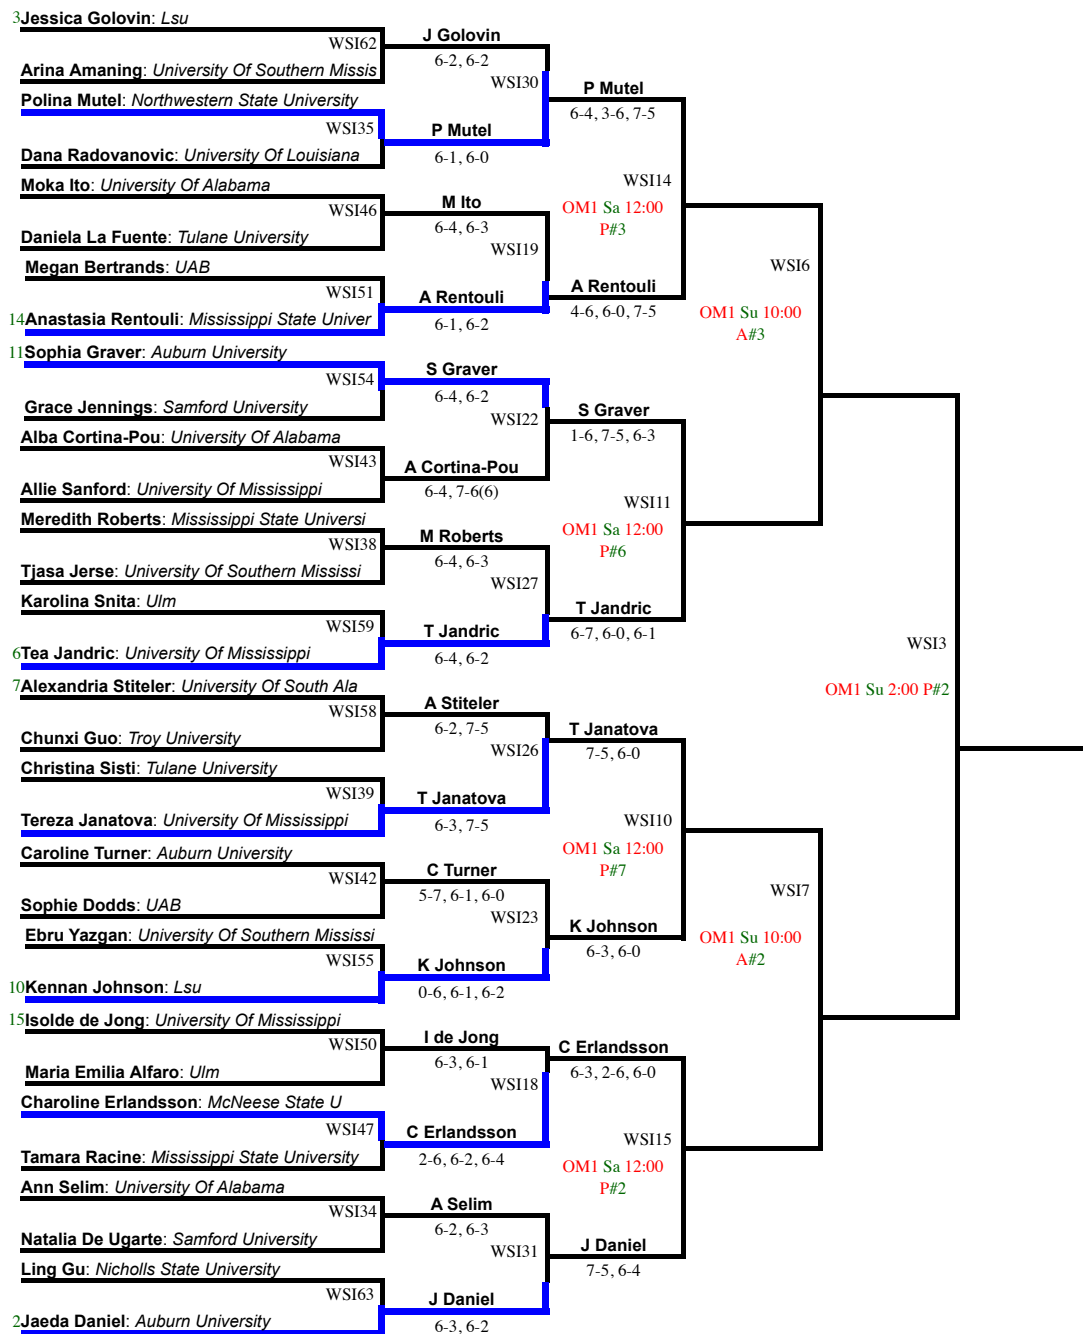

## Single Elimination

Tennis (College): ITA DI Southern Women's Regional Championships

**(WSI) Women's Singles - Division I**  
Single Elimination with Consolation

Tennis (College): ITA DI Southern Women's Regional Championships