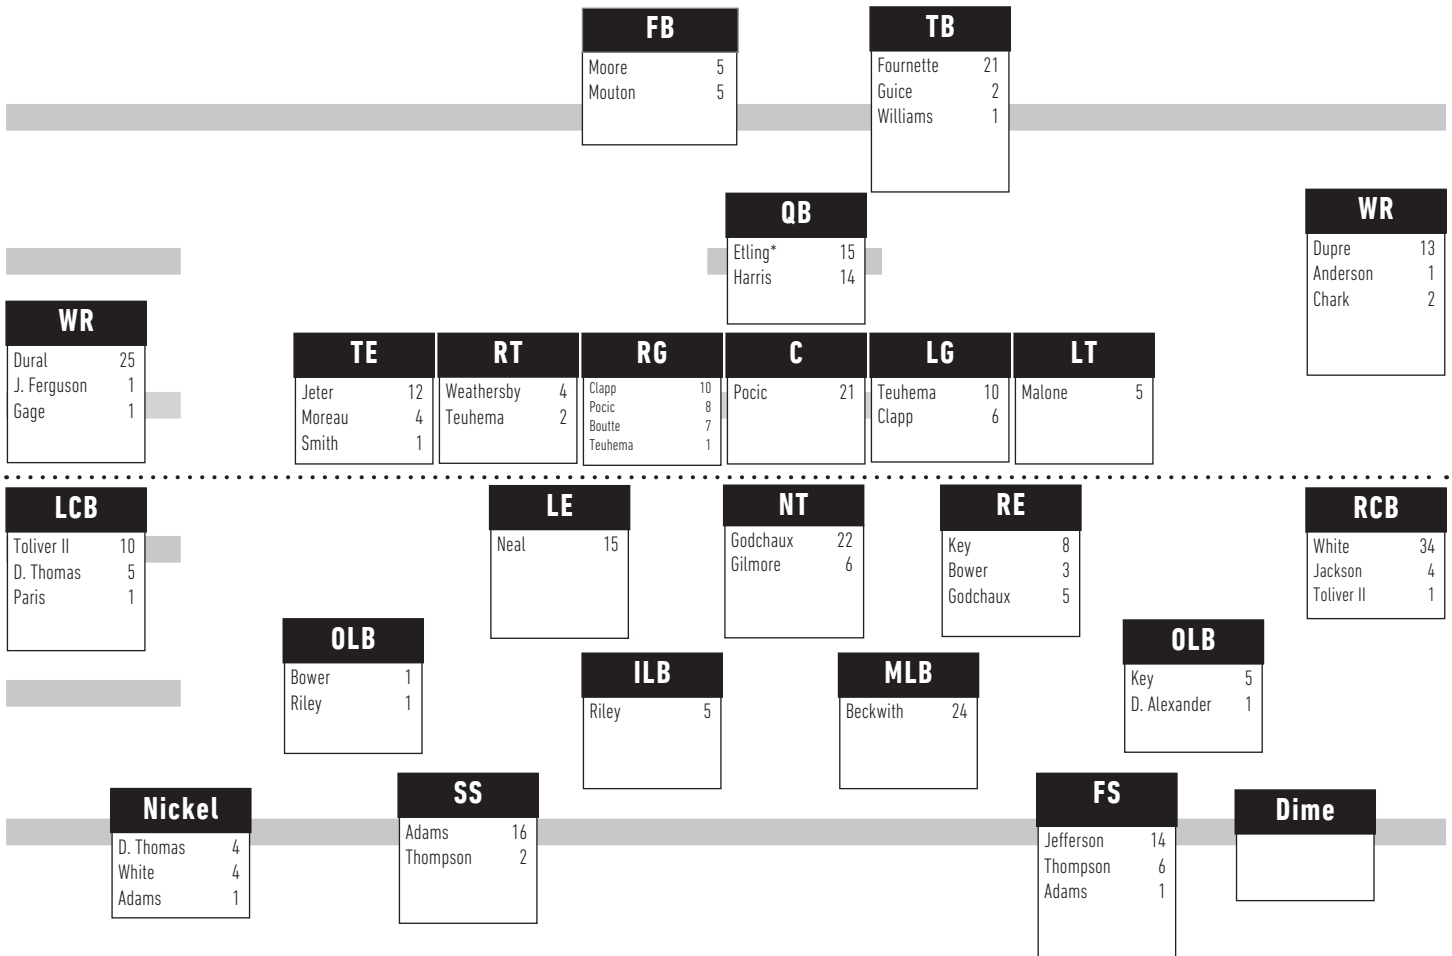

CAREER STARTS/GAME-BY-GAME STARTERS

OFFENSIVE GAME-BY-GAME STARTERS

Game	X	Z	LT	LG	C	RG	RT	TE	FB	TB	QB
Wisconsin	Dupre	Dural	Malone	Clapp	Pocic	Boutte	Weathersby	Jeter	J.D. Moore	Fournette	Harris
Jacksonville State	Dupre	Dural	Malone	Clapp	Pocic	Teuhema	Weathersby	Smith	Williams (RB)	Guice	Harris
Mississippi State	Dupre	Dural	Malone	Clapp	Pocic	Boutte	Weathersby	Jeter	Chark (WR)	Fournette	Etling
at Auburn	Anderson	J. Ferguson	Malone	Clapp	Pocic	Boutte	Teuhema	Jeter	Moreau (2 TEs)	Fournette	Etling
Missouri	Dupre	Dural	Malone	Clapp	Pocic	Boutte	Teuhema	Chark (WR)	Gage (WR)	Guice	Etling
Southern Miss											
Ole Miss											
Alabama											
at Arkansas											
South Alabama											
Texas A&M											

DEFENSIVE GAME-BY-GAME STARTERS

Game	LE	NT	RE	OLB	ILB	MLB	OLB	LCB	RCB	SS	FS
Wisconsin	Neal	Gilmore	Godchaux	Key	Riley	Beckwith	Bower	Toliver II	White	Adams	Jefferson
Jacksonville State	Neal	Gilmore	Godchaux	Key	Riley	Beckwith	White (Nickel)	Toliver II	Jackson	Adams	Jefferson
Mississippi State	Neal	Gilmore	Godchaux	Key	Riley	Beckwith	White (Nickel)	Toliver II	Jackson	Adams	Jefferson
at Auburn	Neal	Gilmore	Godchaux	Key	Riley	Beckwith	White (Nickel)	Paris	Jackson	Adams	Jefferson
Missouri	Neal	Gilmore	Godchaux	Key	Riley	Beckwith	White (Nickel)	Toliver II	Jackson	Adams	Jefferson
Southern Miss											
Ole Miss											
Alabama											
at Arkansas											
South Alabama											
Texas A&M											

*Etling had 12 career starts at Purdue