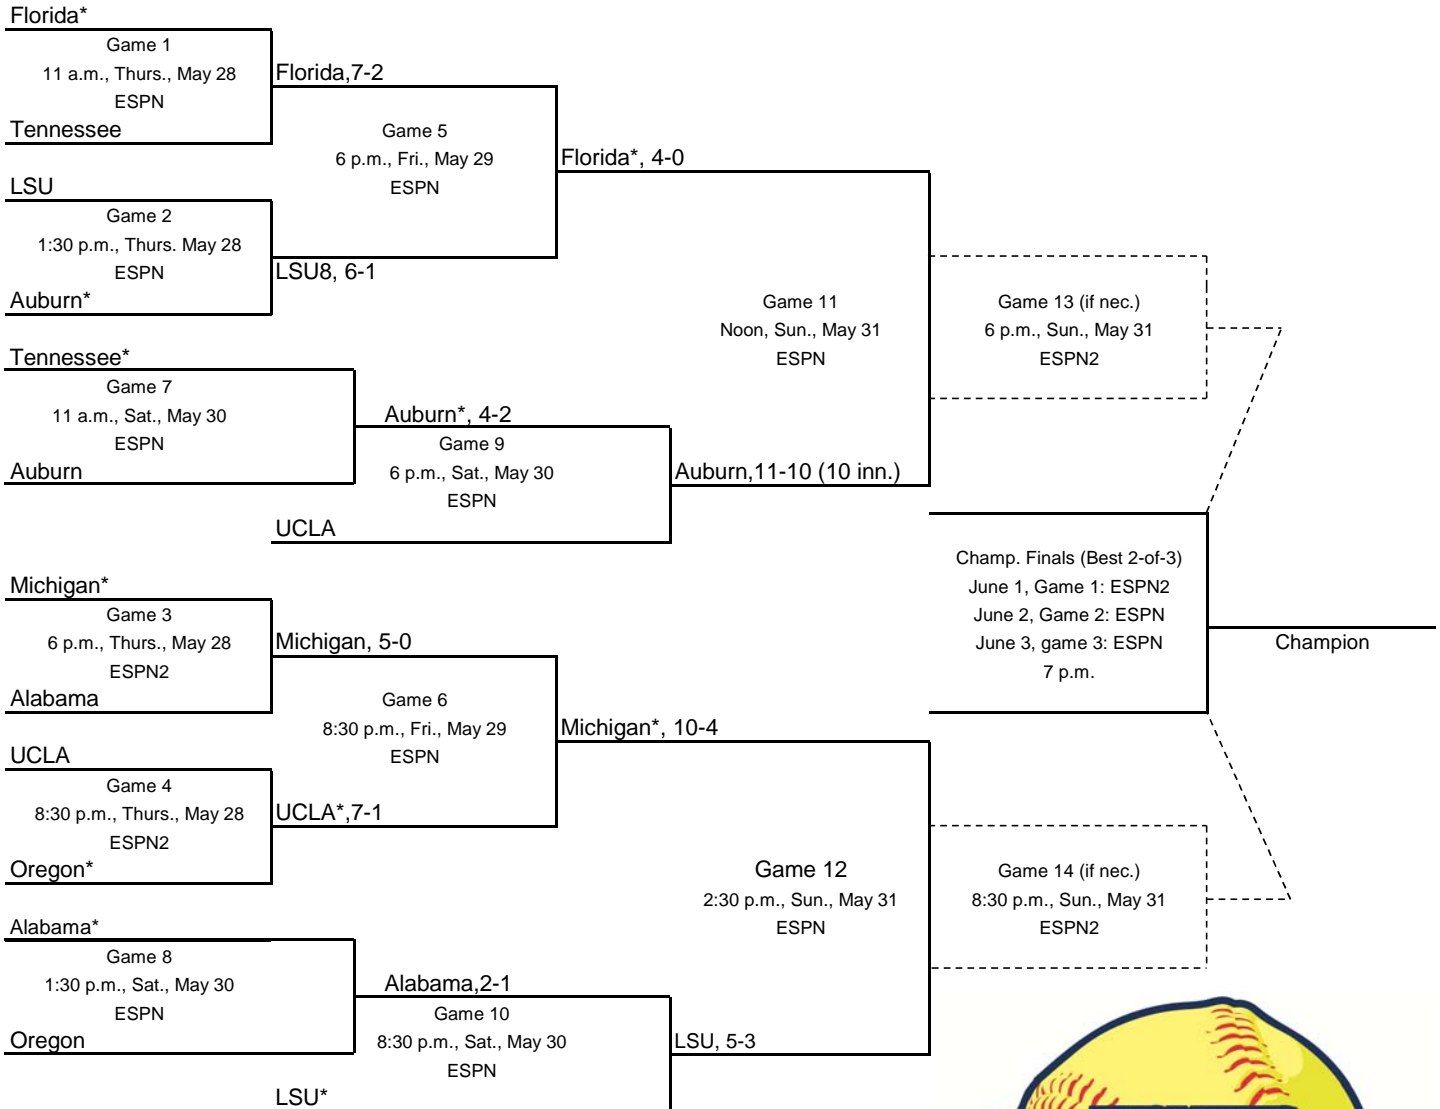

2015 NCAA Women's College World Series

***Home**

ALL TIMES LISTED ARE LOCAL (CENTRAL TIME)

*Denotes home team

All broadcasts also available on WatchESPN

All game played at ASA Hall of Fame Stadium in Oklahoma City, Oklahoma.

Bracket Notes:

1. If the winner of Game 9 defeats the winner of Game 5, the Game 13 is necessary.
2. If the winner of Game 10 defeats the winner of Game 6, then Game 14 is necessary.
3. If only 1 if necessary game is needed, it will be played at 6 p.m. on Sunday.