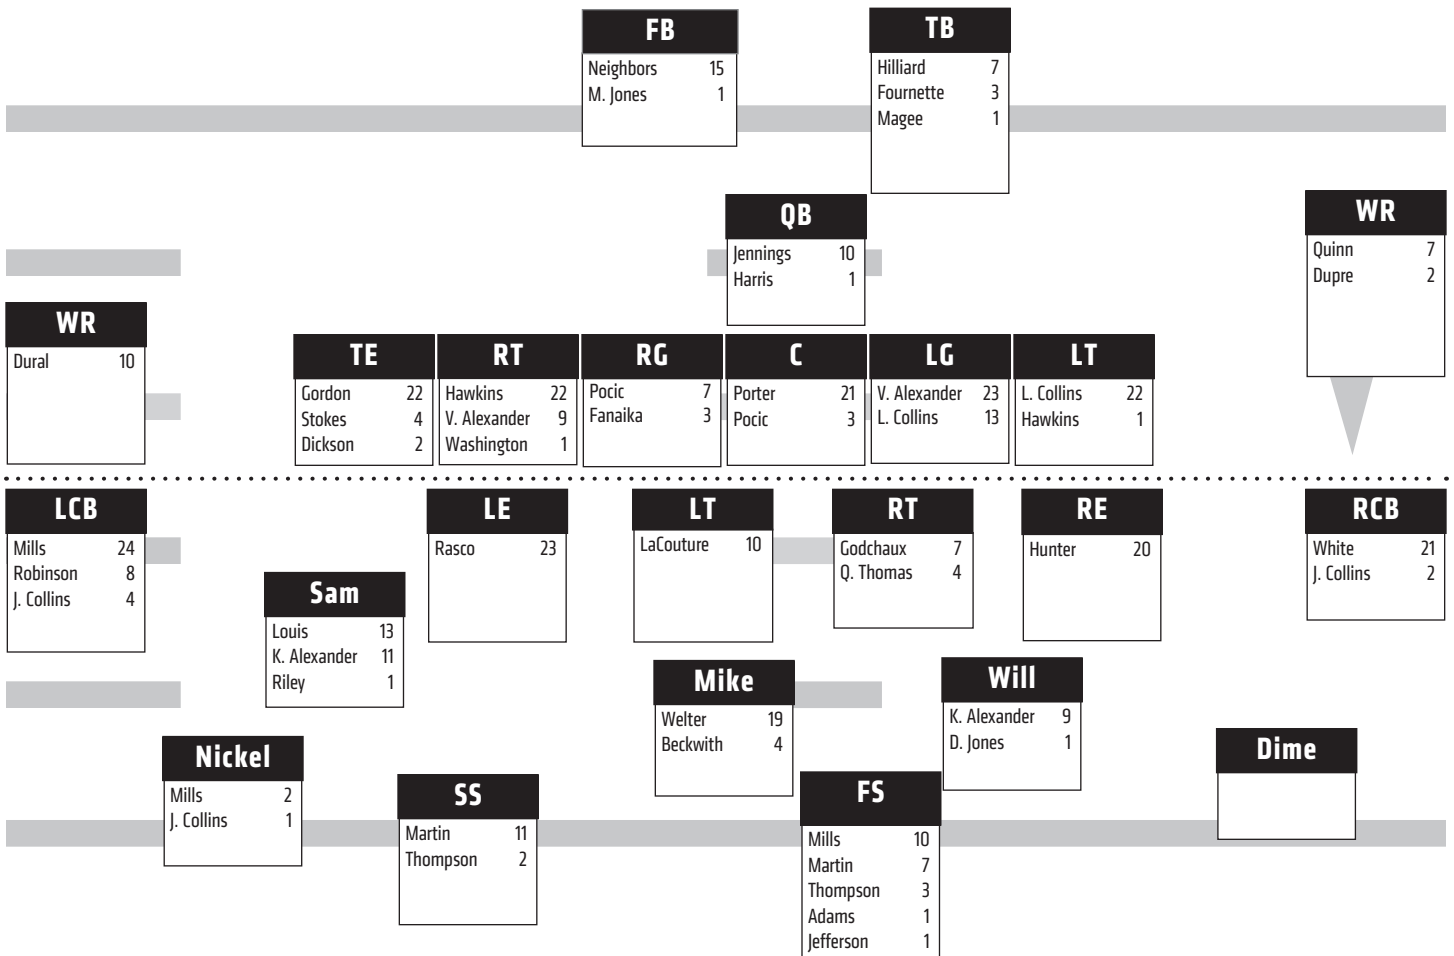

CAREER STARTS/GAME-BY-GAME STARTERS

OFFENSIVE GAME-BY-GAME STARTERS

Game	X	Z	LT	LG	C	RG	RT	TE	FB	TB	QB
vs. Wisconsin	Quinn	Dural	L. Collins	V. Alexander	Pocic	Fanaika	Hawkins	Gordon	Neighbors	Hilliard	Jennings
Sam Houston State	Stokes (2 TE)	Dural	L. Collins	V. Alexander	Pocic	Fanaika	Hawkins	Gordon	Neighbors	Hilliard	Jennings
ULM	Quinn	Dural	L. Collins	V. Alexander	Porter	Fanaika	Hawkins	Gordon	Neighbors	Hilliard	Jennings
Mississippi State	Quinn	Dural	L. Collins	V. Alexander	Porter	Pocic	Hawkins	Gordon	Neighbors	Hilliard	Jennings
New Mexico State	Dupre	Dural	L. Collins	V. Alexander	Porter	Pocic	Hawkins	Gordon	Neighbors	Hilliard	Jennings
at Auburn	Dupre	Dural	L. Collins	V. Alexander	Porter	Pocic	Hawkins	Gordon	Neighbors	Magee	Harris
at Florida	Quinn	Dural	L. Collins	V. Alexander	Porter	Pocic	Hawkins	Gordon	M. Jones	Fournette	Jennings
Kentucky	Quinn	Dural	L. Collins	V. Alexander	Porter	Pocic	Hawkins	Gordon	Stokes (2 TE)	Fournette	Jennings
Ole Miss	Quinn	Dural	L. Collins	V. Alexander	Porter	Pocic	Hawkins	Gordon	Neighbors	Fournette	Jennings
Alabama	Quinn	Dural	L. Collins	V. Alexander	Porter	Pocic	Hawkins	Gordon	Neighbors	Hilliard	Jennings
at Arkansas											
at Texas A&M											

DEFENSIVE GAME-BY-GAME STARTERS

Game	LE	LT	RT	RE	WILL	MIKE	SAM	LCB	RCB	SS	FS
vs. Wisconsin	Rasco	LaCouture	Q. Thomas	Hunter	K. Alexander	Welter	Louis	J. Collins	White	Martin	Mills
Sam Houston State	Rasco	LaCouture	Q. Thomas	Hunter	K. Alexander	Welter	Louis	J. Collins	White	Martin	Mills
ULM	Rasco	LaCouture	Godchaux	Hunter	D. Jones	Welter	Riley	J. Collins	White	Martin	Mills
Mississippi State	Rasco	LaCouture	Q. Thomas	Hunter	K. Alexander	Welter	Louis	Robinson	White	Martin	Mills
New Mexico State	Rasco	LaCouture	Godchaux	Hunter	K. Alexander	Welter	Louis	Robinson	White	Martin	Mills
at Auburn	Rasco	LaCouture	Godchaux	Hunter	K. Alexander	Welter	Louis	Robinson	White	Martin	Mills
at Florida	Rasco	LaCouture	Godchaux	Hunter	K. Alexander	Beckwith	Louis	Robinson	White	Martin	Mills
Kentucky	Rasco	LaCouture	Godchaux	Hunter	K. Alexander	Beckwith	Louis	Robinson	White	Martin	Mills
Ole Miss	Rasco	LaCouture	Godchaux	Hunter	K. Alexander	Beckwith	Louis	Robinson	White	Martin	Mills
Alabama	Rasco	LaCouture	Godchaux	Hunter	K. Alexander	Beckwith	Mills (Nickel)	J. Collins	White	Martin	Adams
at Arkansas											
at Texas A&M