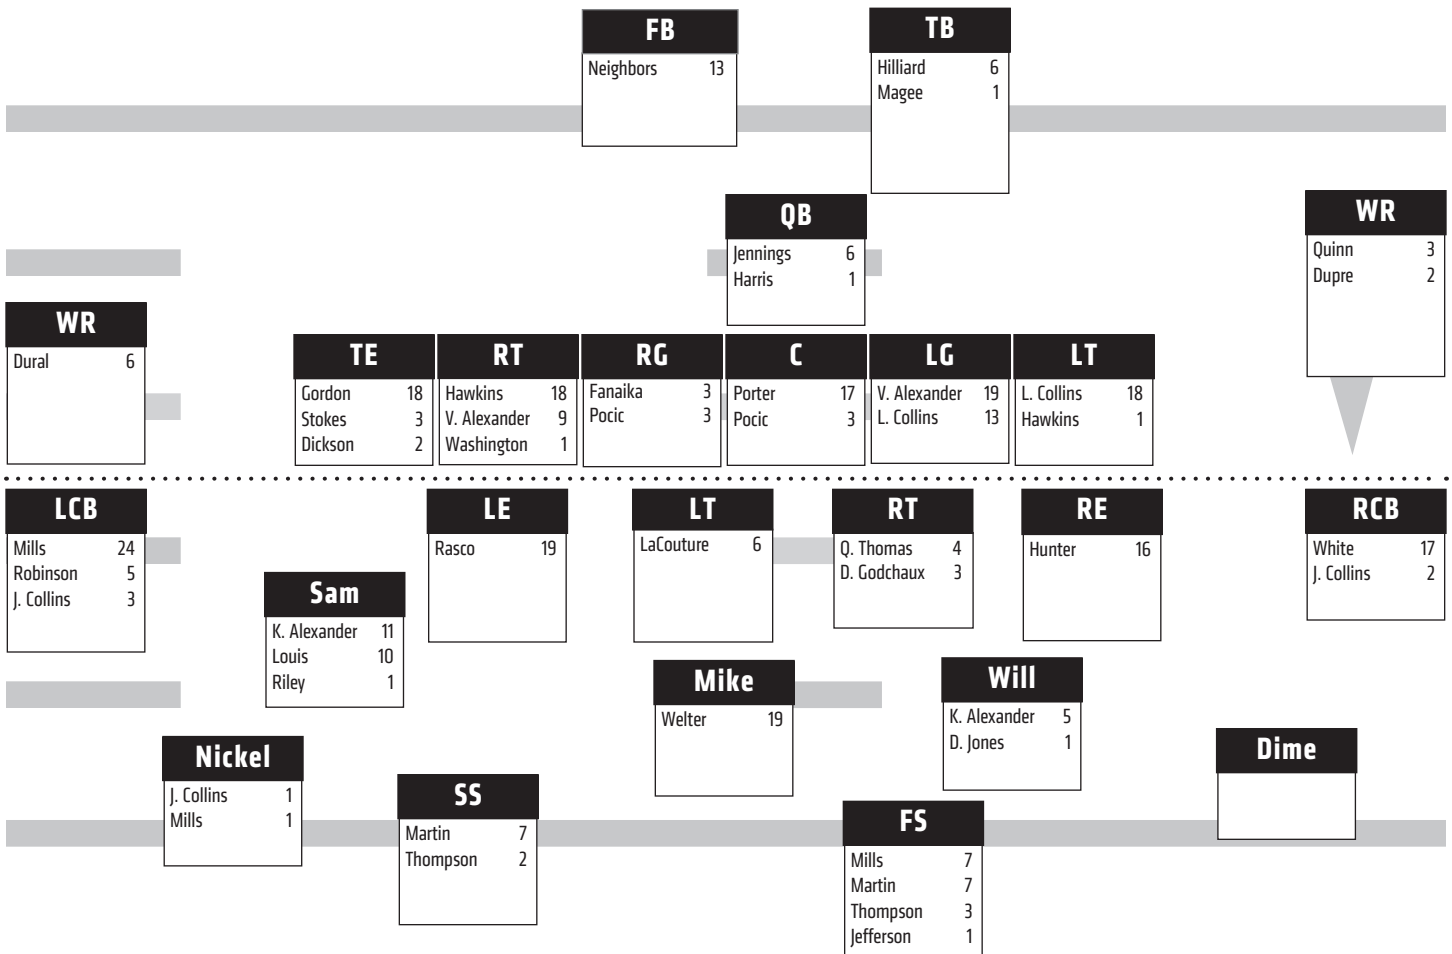

## OFFENSIVE GAME-BY-GAME STARTERS

Game	X	Z	LT	LG	C	RG	RT	TE	FB	TB	QB
vs. Wisconsin	Quinn	Dural	L. Collins	V. Alexander	Pocic	Fanaika	Hawkins	Gordon	Neighbors	Hilliard	Jennings
Sam Houston State	Stokes (2 TE)	Dural	L. Collins	V. Alexander	Pocic	Fanaika	Hawkins	Gordon	Neighbors	Hilliard	Jennings
ULM	Quinn	Dural	L. Collins	V. Alexander	Porter	Fanaika	Hawkins	Gordon	Neighbors	Hilliard	Jennings
Mississippi State	Quinn	Dural	L. Collins	V. Alexander	Porter	Pocic	Hawkins	Gordon	Neighbors	Hilliard	Jennings
New Mexico State	Dupre	Dural	L. Collins	V. Alexander	Porter	Pocic	Hawkins	Gordon	Neighbors	Hilliard	Jennings
at Auburn	Dupre	Dural	L. Collins	V. Alexander	Porter	Pocic	Hawkins	Gordon	Neighbors	Magee	Harris
at Florida											
Kentucky											
Ole Miss											
Alabama											
at Arkansas											
at Texas A&M											