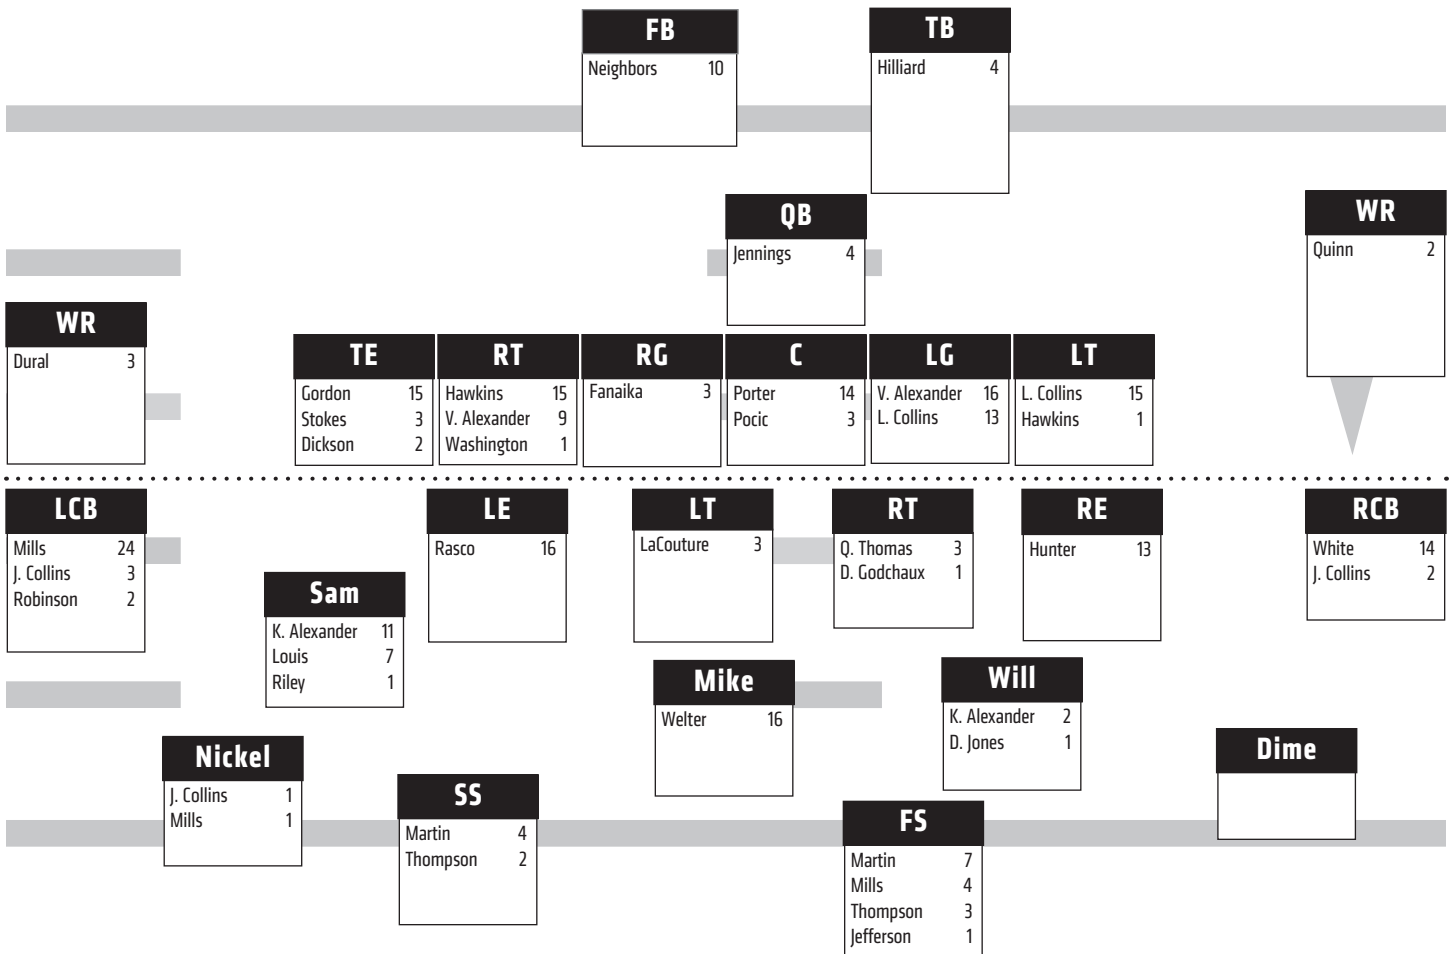

CAREER STARTS/GAME-BY-GAME STARTERS

OFFENSIVE GAME-BY-GAME STARTERS

Game	X	Z	LT	LG	C	RG	RT	TE	FB	TB	QB
vs. Wisconsin	Quinn	Dural	L. Collins	V. Alexander	Pocic	Fanaika	Hawkins	Gordon	Neighbors	Hilliard	Jennings
Sam Houston State	Stokes (2 TE)	Dural	L. Collins	V. Alexander	Pocic	Fanaika	Hawkins	Gordon	Neighbors	Hilliard	Jennings
ULM	Quinn	Dural	L. Collins	V. Alexander	Porter	Fanaika	Hawkins	Gordon	Neighbors	Hilliard	Jennings
Mississippi State											
New Mexico State											
at Auburn											
at Florida											
Kentucky											
Ole Miss											
Alabama											
at Arkansas											
at Texas A&M											

DEFENSIVE GAME-BY-GAME STARTERS

Game	LE	LT	RT	RE	WILL	MIKE	SAM	LCB	RCB	SS	FS
vs. Wisconsin	Rasco	LaCouture	Q. Thomas	Hunter	K. Alexander	Welter	Louis	J. Collins	White	Martin	Mills
Sam Houston State	Rasco	LaCouture	Q. Thomas	Hunter	K. Alexander	Welter	Louis	J. Collins	White	Martin	Mills
ULM	Rasco	LaCouture	Godchaux	Hunter	D. Jones	Welter	Riley	J. Collins	White	Martin	Mills
Mississippi State											
New Mexico State											
at Auburn											
at Florida											
Kentucky											
Ole Miss											
Alabama											
at Arkansas											
at Texas A&M