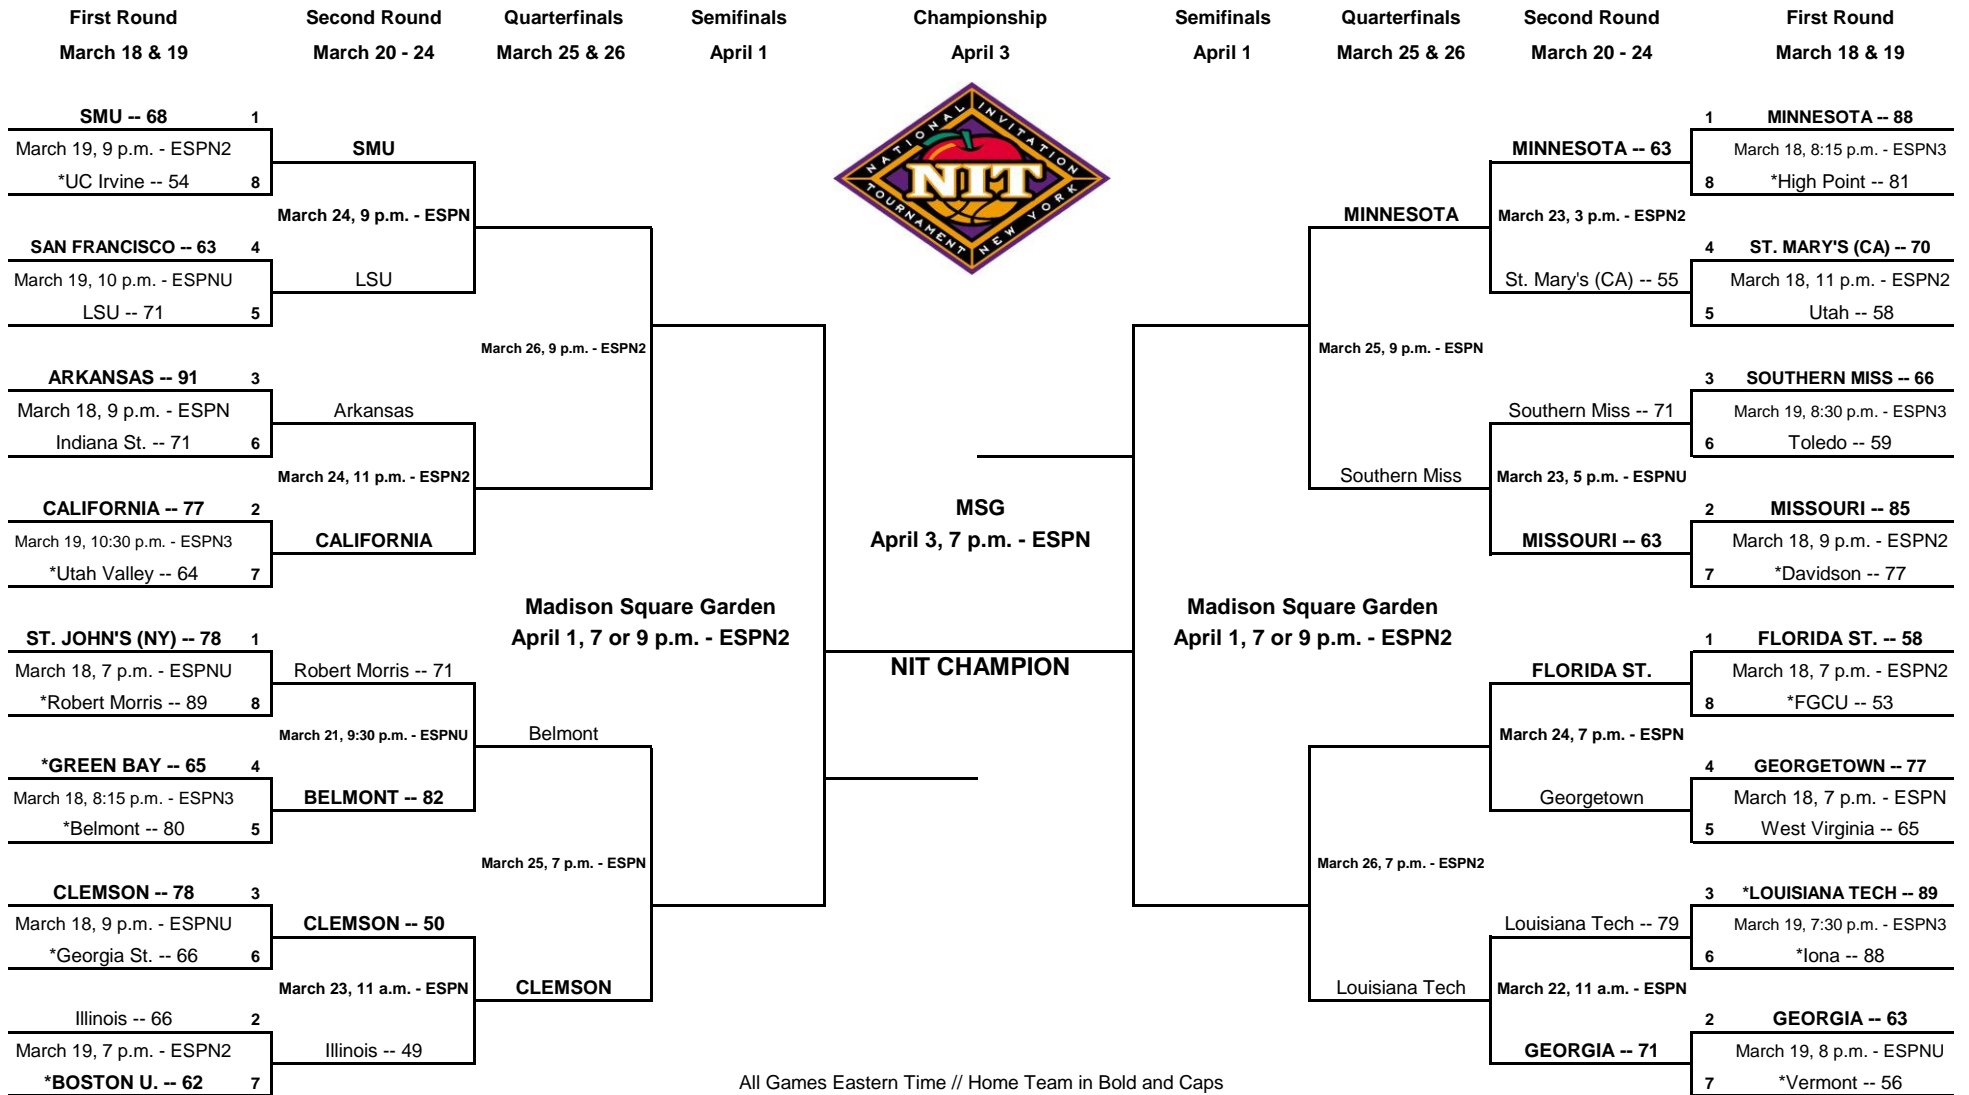

2014 NATIONAL INVITATION TOURNAMENT®

All Games Eastern Time // Home Team in Bold and Caps
 *Automatic Qualifiers - Regular Season Conference Champions