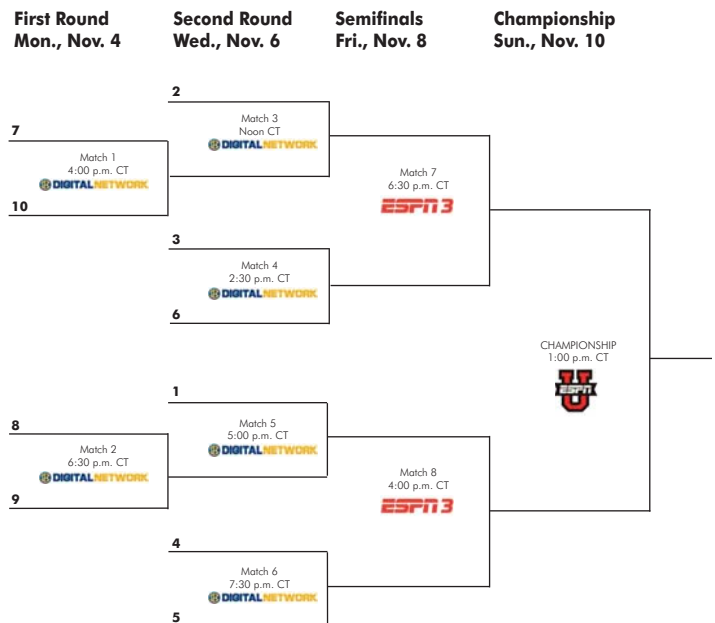

**2013 SEC Tournament Seedings
(If the regular season ended on Oct. 28)**

	SEC	Pts	Remaining Matches
1. *Florida	8-2-0	24	at UG
2. *Texas A&M	8-2-0	24	LS
3. South Carolina	7-2-1	22	UK
4. Kentucky	7-3-0	21	at SC
5. Ole Miss	6-3-1	19	MS
6. #Georgia	5-4-1	16	UF
7. #LSU	5-4-1	16	at AM
8. Missouri	4-3-3	15	at AR
9. ^ Alabama	4-6-0	12	AU
10. ^Arkansas	4-6-0	12	MO
-----			
11. %Tennessee	2-5-3	9	at VU
12. %Auburn	2-5-3	9	at UA
13. Vanderbilt	1-8-1	4	UT
14. Mississippi State	0-10-0	0	at UM

- – UF is 1st and AM is 2nd
  2A. Florida won the head-to-head meeting, 1-0 on Oct. 27
- # – UG is 6th and LS 7th
  2A. Georgia won the head-to-head meeting, 2-0 on Oct. 25
- ^ – UA is 9th and AR is 10th
  2A. Alabama and Arkansas do not play each other this season
  2B. Common opponents are: UG, UK, LS, UM, MS, SC, UT, AM, VU. Alabama is 4-4-0=12 pts and Arkansas 4-4-0=12 pts
  2C. Alabama 20 gf - 20 ga = 0 goal differential. Arkansas 18 gf, 19 ga = -1 goal differential
- % – UT is 11th and AU is 12th
  2A. Auburn and Tennessee tied 1-1 on Oct. 18
  2B. Common opponents are: AR, UF, UK, UM, MO, SC, AM. Tennessee is 2-4-1=7 pts and Auburn is 1-5-1-4 pts.

**2013 SEC Women's Soccer Tournament
Orange Beach Sportsplex • Orange Beach Ala.**