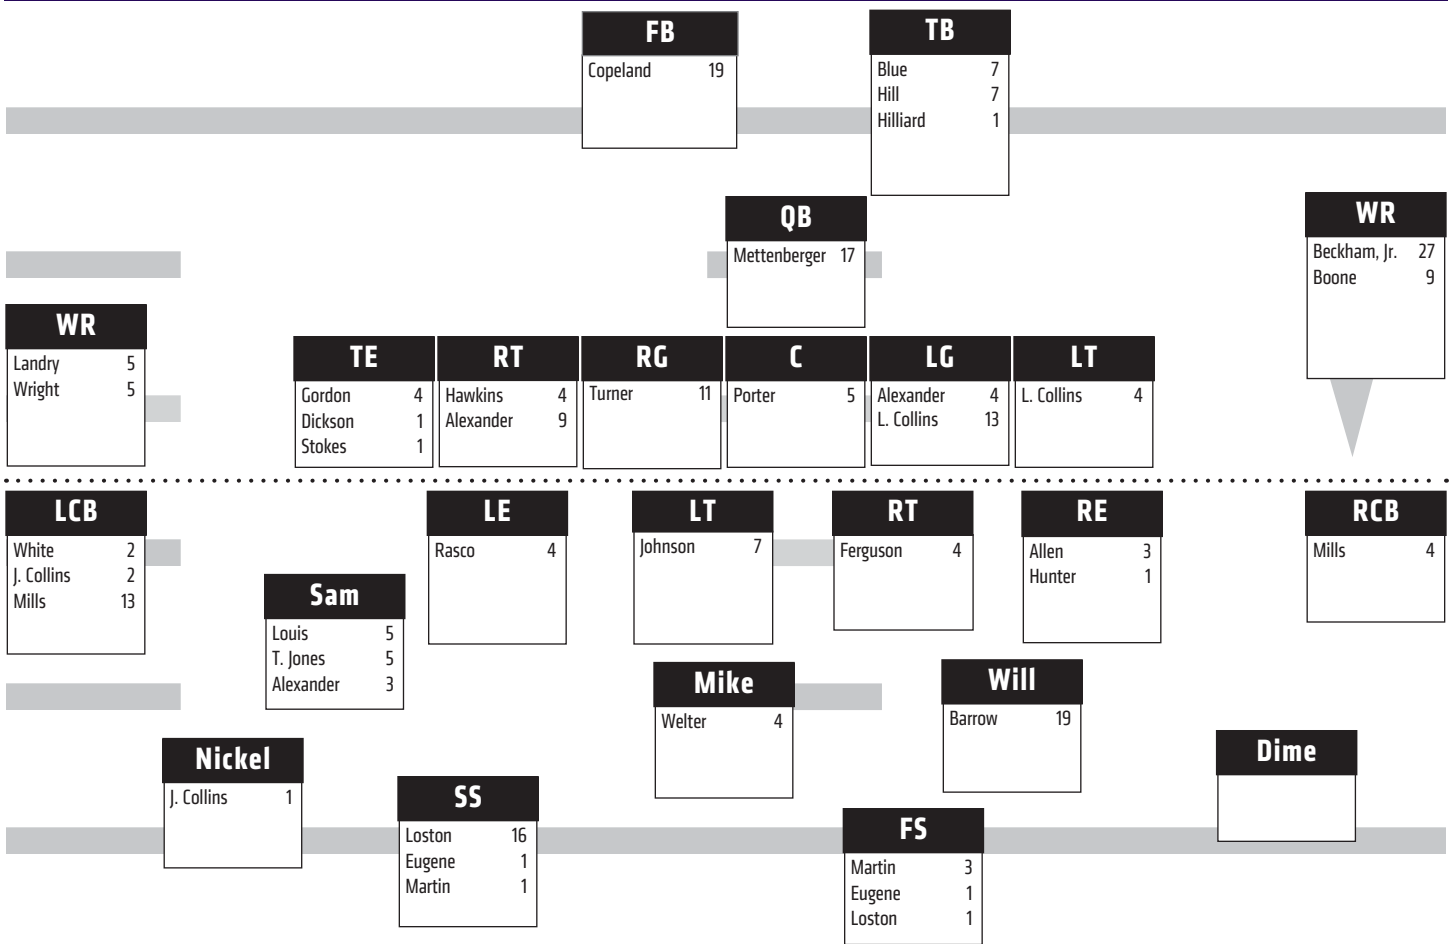

CAREER STARTS/GAME-BY-GAME STARTERS

OFFENSIVE GAME-BY-GAME STARTERS

Game	X	Z	LT	LG	C	RG	RT	TE	FB	TB	QB
vs. TCU	Beckham	Landry	L. Collins	Alexander	Porter	Turner	Hawkins	Gordon	Copeland	Blue	Mettenberger
UAB	Beckham	Stokes (2 TE)	L. Collins	Alexander	Porter	Turner	Hawkins	Gordon	Copeland	Blue	Mettenberger
Kent State	Beckham	Landry	L. Collins	Alexander	Porter	Turner	Hawkins	Gordon	Copeland	Hill	Mettenberger
Auburn	Beckham	Landry	L. Collins	Alexander	Porter	Turner	Hawkins	Gordon	Copeland	Hill	Mettenberger
at Georgia											
at Mississippi State											
Florida											
at Ole Miss											
Furman											
at Alabama											
Texas A&M											
Arkansas											

DEFENSIVE GAME-BY-GAME STARTERS

Game	LE	LT	RT	RE	WILL	MIKE	SAM	LCB	RCB	SS	FS
vs. TCU	Rasco	Johnson	Ferguson	Allen	Barrow	Welter	Alexander	Mills	J. Collins	Loston	Martin
UAB	Rasco	Johnson	Ferguson	Allen	Barrow	Welter	T. Jones	Mills	J. Collins	Loston	Martin
Kent State	Rasco	Johnson	Ferguson	Allen	Barrow	Welter	T. Jones	Mills	White	Eugene	Martin
Auburn	Rasco	Johnson	Ferguson	Hunter	Barrow	Welter	T. Jones	Mills	White	Loston	Eugene
at Georgia											
at Mississippi State											
Florida											
at Ole Miss											
Furman											
at Alabama											
Texas A&M											
Arkansas