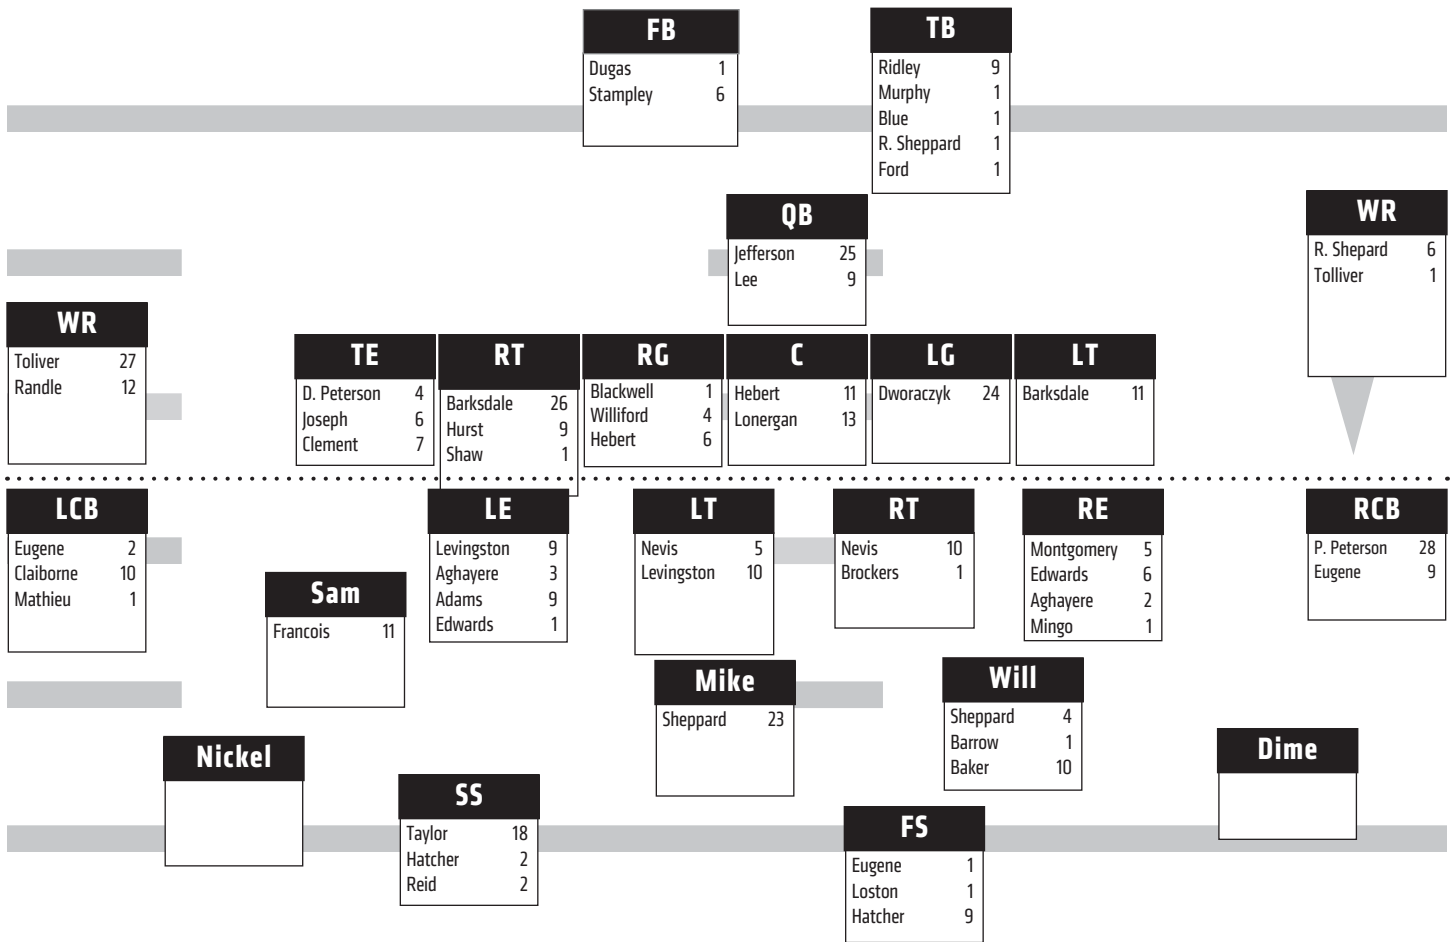

CAREER STARTS/GAME-BY-GAME STARTERS

OFFENSIVE GAME-BY-GAME STARTERS

Game	X	Z	LT	LG	C	RG	RT	TE	FB	TB	QB
vs. North Carolina	Toliver	Randle	Barksdale	Dworaczyk	Lonerган	Blackwell	Hurst	Joseph	Clement (2 TE)	Ridley	Jefferson
at Vanderbilt	Toliver	Randle	Barksdale	Dworaczyk	Lonerган	Williford	Hurst	Joseph	R. Shepard (3-wide)	Murphy	Jefferson
Miss. State	Toliver	Randle	Barksdale	Dworaczyk	Lonerган	Williford	Hurst	Joseph	R. Shepard (3-wide)	Blue	Jefferson
West Virginia	Toliver	R. Shepard	Barksdale	Dworaczyk	Lonerган	Williford	Hurst	Clement	Stampley	Ridley	Jefferson
Tennessee	Toliver	Randle	Barksdale	Dworaczyk	Lonerган	Williford	Hurst	Clement	D. Peterson (2 TE)	R. Shepard	Jefferson
at Florida	Toliver	Randle	Barksdale	Dworaczyk	Lonerган	Hebert	Hurst	Clement	Stampley	Ridley	Jefferson
McNeese State	Toliver	R. Shepard	Barksdale	Dworaczyk	Lonerган	Hebert	Hurst	Clement	Stampley	Ridley	Jefferson
at Auburn	Toliver	Randle	Barksdale	Dworaczyk	Lonerган	Hebert	Hurst	D. Peterson	R. Shepard (3-wide)	Ridley	Jefferson
Alabama	Toliver	Randle	Barksdale	Dworaczyk	Lonerган	Hebert	Hurst	Clement	Stampley	Ridley	Jefferson
UL-Monroe	Toliver	Randle	Barksdale	Dworaczyk	Lonerган	Hebert	Shaw	Joseph	Stampley	Ford	Jefferson
Ole Miss	Toliver	R. Shepard	Barksdale	Dworaczyk	Lonerган	Hebert	Faulk	Clement	Tolliver (3-wide)	Ridley	Jefferson
at Arkansas											
SEC CG											

OFFENSIVE GAME-BY-GAME STARTERS

Game	LE	LT	RT	RE	WILL	MIKE	SAM	LCB	RCB	SS	FS
vs. North Carolina	Adams	Levingston	Nevis	Montgomery	Barrow	K. Sheppard	Francois	Claiborne	P. Peterson	Taylor	Eugene
at Vanderbilt	Adams	Levingston	Nevis	Montgomery	Baker	K. Sheppard	Francois	Claiborne	P. Peterson	Taylor	Loston
Miss. State	Adams	Levingston	Nevis	Montgomery	Baker	K. Sheppard	Francois	Claiborne	P. Peterson	Taylor	Hatcher
West Virginia	Edwards	Levingston	Nevis	Montgomery	Baker	K. Sheppard	Francois	Claiborne	P. Peterson	Taylor	Hatcher
Tennessee	Edwards	Levingston	Nevis	Montgomery	Baker	K. Sheppard	Francois	Claiborne	P. Peterson	Taylor	Hatcher
at Florida	Edwards	Levingston	Nevis	Aghayere	Baker	K. Sheppard	Francois	Claiborne	P. Peterson	Taylor	Hatcher
McNeese State	Adams	Levingston	Nevis	Aghayere	Baker	K. Sheppard	Francois	Claiborne	P. Peterson	Taylor	Hatcher
at Auburn	Adams	Levingston	Nevis	Mingo	Baker	K. Sheppard	Francois	Claiborne	P. Peterson	Taylor	Hatcher
Alabama	Adams	Nevis	Brockers	Edwards	Baker	K. Sheppard	Francois	Claiborne	P. Peterson	Taylor	Hatcher
UL-Monroe	Adams	Levingston	Nevis	Edwards	Baker	K. Sheppard	Francois	Mathieu	P. Peterson	Reid	Hatcher
Ole Miss	Adams	Levingston	Nevis	Edwards	Baker	K. Sheppard	Francois	Claiborne	P. Peterson	Reid	Hatcher
at Arkansas											
SEC CG