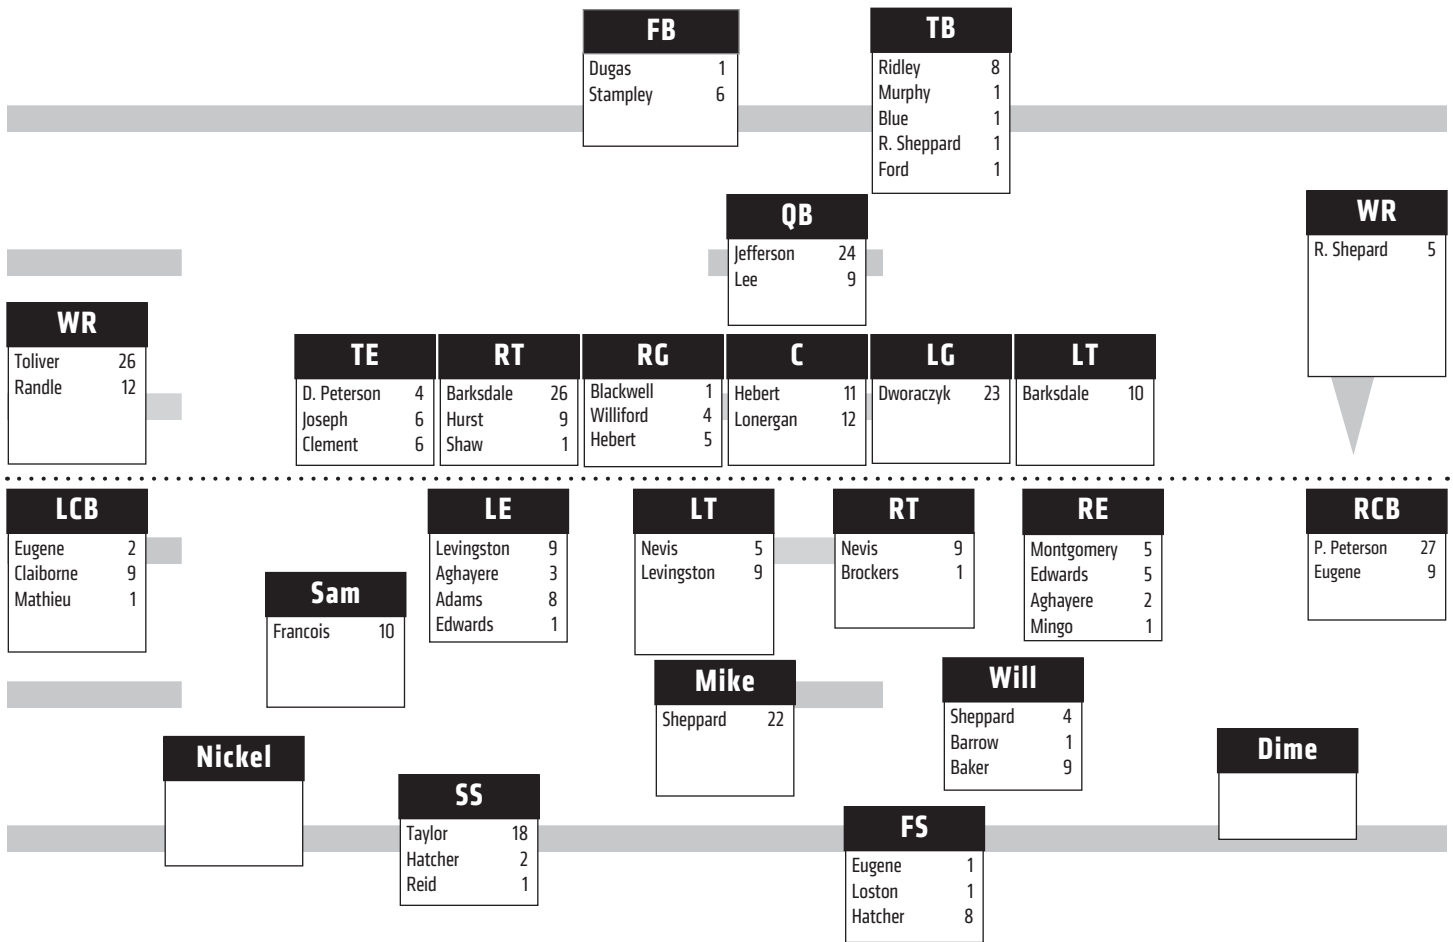

CAREER STARTS/GAME-BY-GAME STARTERS

OFFENSIVE GAME-BY-GAME STARTERS

Game	X	Z	LT	LG	C	RG	RT	TE	FB	TB	QB
vs. North Carolina	Toliver	Randle	Barksdale	Dworaczyk	Lonergan	Blackwell	Hurst	Joseph	Clement (2 TE)	Ridley	Jefferson
at Vanderbilt	Toliver	Randle	Barksdale	Dworaczyk	Lonergan	Williford	Hurst	Joseph	R. Shepard (3-wide)	Murphy	Jefferson
Miss. State	Toliver	Randle	Barksdale	Dworaczyk	Lonergan	Williford	Hurst	Joseph	R. Shepard (3-wide)	Blue	Jefferson
West Virginia	Toliver	R. Shepard	Barksdale	Dworaczyk	Lonergan	Williford	Hurst	Clement	Stampley	Ridley	Jefferson
Tennessee	Toliver	Randle	Barksdale	Dworaczyk	Lonergan	Williford	Hurst	Clement	D. Peterson (2 TE)	R. Shepard	Jefferson
at Florida	Toliver	Randle	Barksdale	Dworaczyk	Lonergan	Hebert	Hurst	Clement	Stampley	Ridley	Jefferson
McNeese State	Toliver	R. Shepard	Barksdale	Dworaczyk	Lonergan	Hebert	Hurst	Clement	Stampley	Ridley	Jefferson
at Auburn	Toliver	Randle	Barksdale	Dworaczyk	Lonergan	Hebert	Hurst	D. Peterson	R. Shepard (3-wide)	Ridley	Jefferson
Alabama	Toliver	Randle	Barksdale	Dworaczyk	Lonergan	Hebert	Hurst	Clement	Stampley	Ridley	Jefferson
UL-Monroe	Toliver	Randle	Barksdale	Dworaczyk	Lonergan	Hebert	Shaw	Joseph	Stampley	Ford	Jefferson
Ole Miss											
at Arkansas											
SEC CG											

OFFENSIVE GAME-BY-GAME STARTERS

Game	LE	LT	RT	RE	WILL	MIKE	SAM	LCB	RCB	SS	FS
vs. North Carolina	Adams	Levingston	Nevis	Montgomery	Barrow	K. Sheppard	Francois	Claiborne	P. Peterson	Taylor	Eugene
at Vanderbilt	Adams	Levingston	Nevis	Montgomery	Baker	K. Sheppard	Francois	Claiborne	P. Peterson	Taylor	Loston
Miss. State	Adams	Levingston	Nevis	Montgomery	Baker	K. Sheppard	Francois	Claiborne	P. Peterson	Taylor	Hatcher
West Virginia	Edwards	Levingston	Nevis	Montgomery	Baker	K. Sheppard	Francois	Claiborne	P. Peterson	Taylor	Hatcher
Tennessee	Edwards	Levingston	Nevis	Montgomery	Baker	K. Sheppard	Francois	Claiborne	P. Peterson	Taylor	Hatcher
at Florida	Edwards	Levingston	Nevis	Aghayere	Baker	K. Sheppard	Francois	Claiborne	P. Peterson	Taylor	Hatcher
McNeese State	Adams	Levingston	Nevis	Aghayere	Baker	K. Sheppard	Francois	Claiborne	P. Peterson	Taylor	Hatcher
at Auburn	Adams	Levingston	Nevis	Mingo	Baker	K. Sheppard	Francois	Claiborne	P. Peterson	Taylor	Hatcher
Alabama	Adams	Nevis	Brockers	Edwards	Baker	K. Sheppard	Francois	Claiborne	P. Peterson	Taylor	Hatcher
UL-Monroe	Adams	Levingston	Nevis	Edwards	Baker	K. Sheppard	Francois	Mathieu	P. Peterson	Reid	Hatcher
Ole Miss											
at Arkansas											
SEC CG