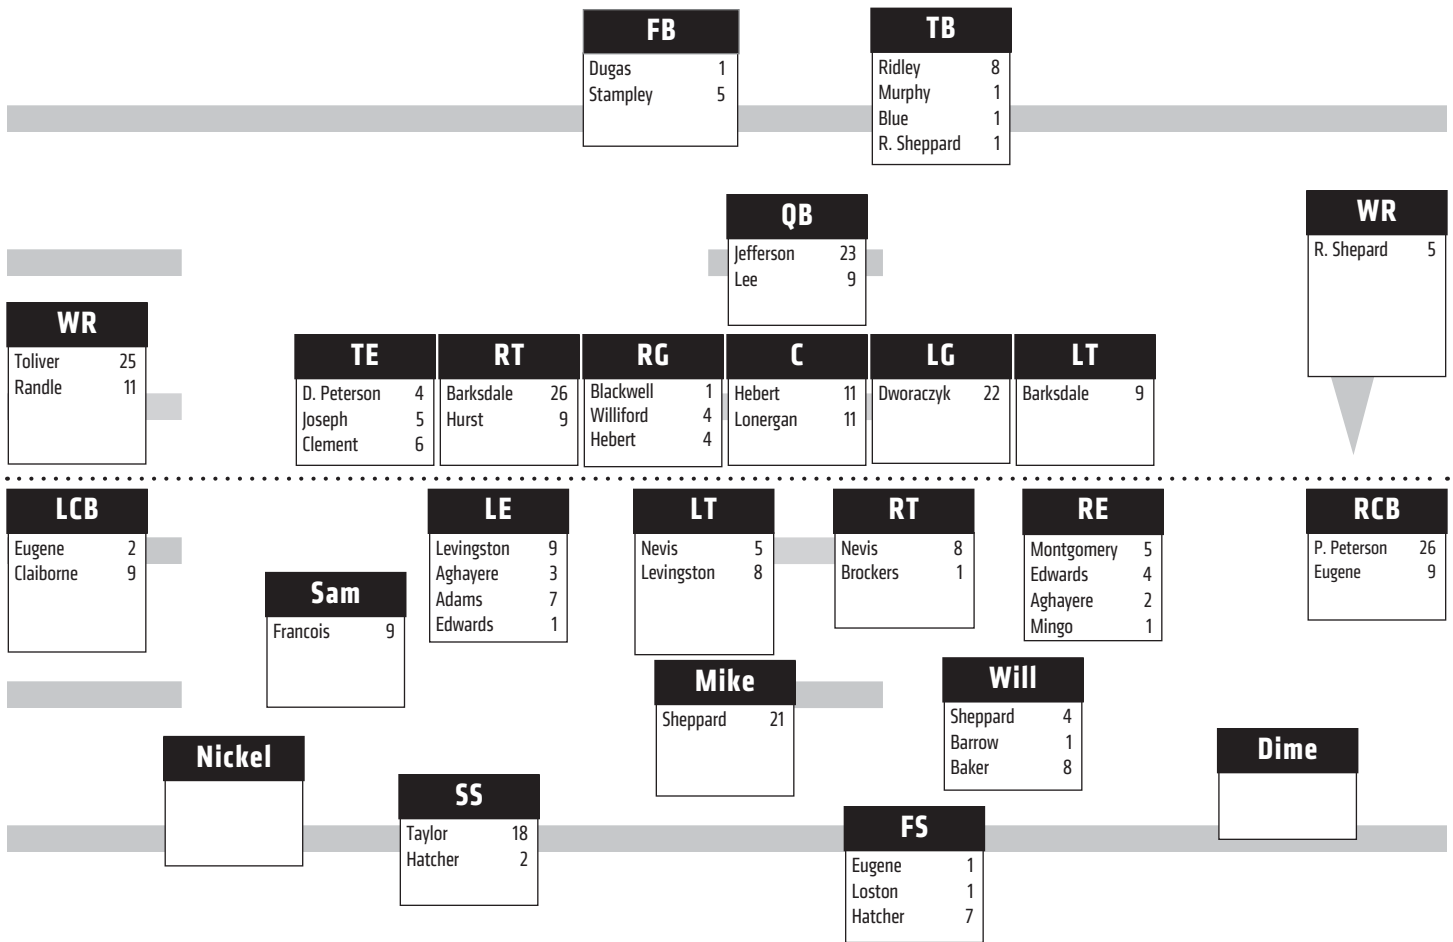

CAREER STARTS/GAME-BY-GAME STARTERS

OFFENSIVE GAME-BY-GAME STARTERS

Game	X	Z	LT	LG	C	RG	RT	TE	FB	TB	QB
vs. North Carolina	Toliver	Randle	Barksdale	Dworaczyk	Lonergan	Blackwell	Hurst	Joseph	Clement (2 TE)	Ridley	Jefferson
at Vanderbilt	Toliver	Randle	Barksdale	Dworaczyk	Lonergan	Williford	Hurst	Joseph	R. Shepard (3-wide)	Murphy	Jefferson
Miss. State	Toliver	Randle	Barksdale	Dworaczyk	Lonergan	Williford	Hurst	Joseph	R. Shepard (3-wide)	Blue	Jefferson
West Virginia	Toliver	R. Shepard	Barksdale	Dworaczyk	Lonergan	Williford	Hurst	Clement	Stampley	Ridley	Jefferson
Tennessee	Toliver	Randle	Barksdale	Dworaczyk	Lonergan	Williford	Hurst	Clement	D. Peterson (2 TE)	R. Shepard	Jefferson
at Florida	Toliver	Randle	Barksdale	Dworaczyk	Lonergan	Hebert	Hurst	Clement	Stampley	Ridley	Jefferson
McNeese State	Toliver	R. Shepard	Barksdale	Dworaczyk	Lonergan	Hebert	Hurst	Clement	Stampley	Ridley	Jefferson
at Auburn	Toliver	Randle	Barksdale	Dworaczyk	Lonergan	Hebert	Hurst	D. Peterson	R. Shepard (3-wide)	Ridley	Jefferson
Alabama	Toliver	Randle	Barksdale	Dworaczyk	Lonergan	Hebert	Hurst	Clement	Stampley	Ridley	Jefferson
UL-Monroe											
Ole Miss											
at Arkansas											
SEC CG											

OFFENSIVE GAME-BY-GAME STARTERS

Game	LE	LT	RT	RE	WILL	MIKE	SAM	LCB	RCB	SS	FS
vs. North Carolina	Adams	Levingston	Nevis	Montgomery	Barrow	K. Sheppard	Francois	Claiborne	P. Peterson	Taylor	Eugene
at Vanderbilt	Adams	Levingston	Nevis	Montgomery	Baker	K. Sheppard	Francois	Claiborne	P. Peterson	Taylor	Loston
Miss. State	Adams	Levingston	Nevis	Montgomery	Baker	K. Sheppard	Francois	Claiborne	P. Peterson	Taylor	Hatcher
West Virginia	Edwards	Levingston	Nevis	Montgomery	Baker	K. Sheppard	Francois	Claiborne	P. Peterson	Taylor	Hatcher
Tennessee	Edwards	Levingston	Nevis	Montgomery	Baker	K. Sheppard	Francois	Claiborne	P. Peterson	Taylor	Hatcher
at Florida	Edwards	Levingston	Nevis	Aghayere	Baker	K. Sheppard	Francois	Claiborne	P. Peterson	Taylor	Hatcher
McNeese State	Adams	Levingston	Nevis	Aghayere	Baker	K. Sheppard	Francois	Claiborne	P. Peterson	Taylor	Hatcher
at Auburn	Adams	Levingston	Nevis	Mingo	Baker	K. Sheppard	Francois	Claiborne	P. Peterson	Taylor	Hatcher
Alabama	Adams	Nevis	Brockers	Edwards	Baker	K. Sheppard	Francois	Claiborne	P. Peterson	Taylor	Hatcher
UL-Monroe											
Ole Miss											
at Arkansas											
SEC CG