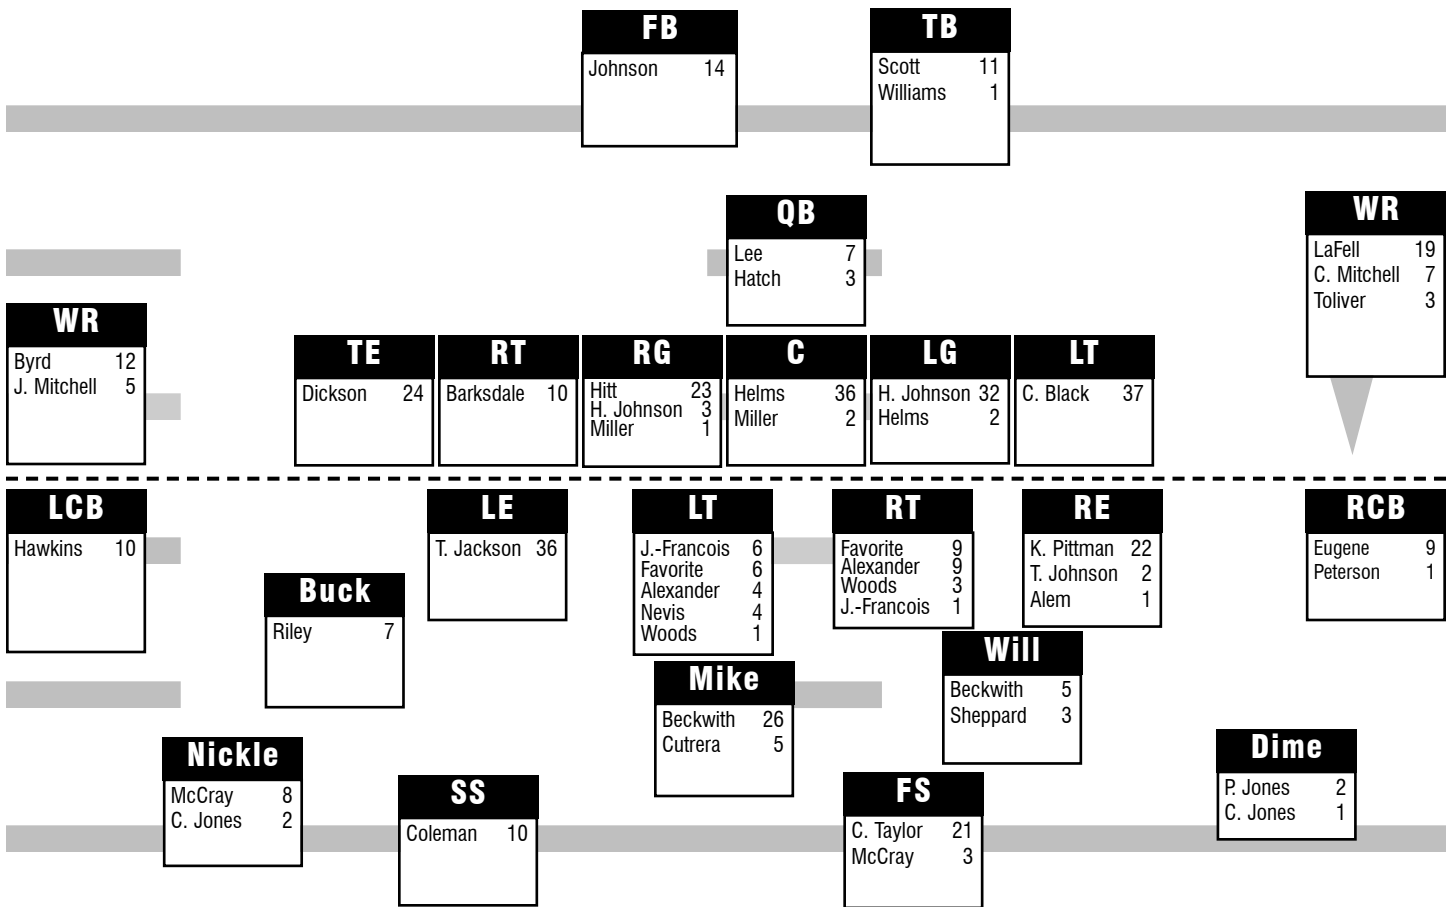

Career Starts by Position

2008 Offensive Game-by-Game Starters

Game	X	Z	LT	LG	C	RG	RT	TE	FB	TB	QB
Appalachian State	LaFell	Byrd	Black	H. Johnson	Helms	Hitt	Barksdale	Dickson	Q. Johnson	Scott	Hatch
North Texas	LaFell	Byrd	Black	H. Johnson	Helms	Hitt	Barksdale	Dickson	C. Mitchell (3-wide)	Scott	Hatch
at Auburn	Toliver	Byrd	Black	H. Johnson	Helms	Hitt	Barksdale	Dickson	Q. Johnson	Scott	Hatch
Mississippi State	LaFell	C. Mitchell	Black	H. Johnson	Helms	Hitt	Barksdale	Dickson	Q. Johnson	Scott	Lee
at Florida	LaFell	Byrd	Black	H. Johnson	Helms	Hitt	Barksdale	Dickson	C. Mitchell (3-wide)	Scott	Lee
at South Carolina	LaFell	Byrd	Black	H. Johnson	Helms	Hitt	Barksdale	Dickson	Q. Johnson	Scott	Lee
Georgia	LaFell	Byrd	Black	H. Johnson	Helms	Hitt	Barksdale	Dickson	Q. Johnson	Scott	Lee
Tulane	LaFell	C. Mitchell	Black	H. Johnson	Helms	Hitt	Barksdale	Dickson	Q. Johnson	Scott	Lee
Alabama	LaFell	Byrd	Black	H. Johnson	Helms	Hitt	Barksdale	Dickson	Q. Johnson	Scott	Lee
Troy	LaFell	Byrd	Black	H. Johnson	Helms	Hitt	Barksdale	Dickson	Q. Johnson	Scott	Lee
Ole Miss											
at Arkansas											
SEC CG											

2008 Defensive Game-by-Game Starters

Game	LE	LT	RT	RE	WLB	MLB	BUCK	LCB	RCB	SS	FS
Appalachian State	T. Jackson	J.-Francois	Favorite	T. Johnson	McCray (nickel)	Beckwith	C. Jones (dime)	Hawkins	Eugene	Coleman	C. Taylor
North Texas	T. Jackson	J.-Francois	Woods	T. Johnson	C. Jones (nickel)	Beckwith	P. Jones (dime)	Hawkins	Eugene	Coleman	C. Taylor
at Auburn	T. Jackson	J.-Francois	Alexander	Pittman	Sheppard	Cutrera	Riley	Hawkins	Eugene	Coleman	C. Taylor
Mississippi State	T. Jackson	J.-Francois	Alexander	Pittman	McCray (nickel)	Cutrera	Riley	Hawkins	Eugene	Coleman	C. Taylor
at Florida	T. Jackson	Nevis	Alexander	Pittman	McCray (nickel)	Beckwith	Riley	Hawkins	Eugene	Coleman	C. Taylor
at South Carolina	T. Jackson	Nevis	Favorite	Pittman	McCray (nickel)	Beckwith	Riley	Hawkins	Eugene	Coleman	C. Taylor
Georgia	T. Jackson	Favorite	Alexander	Pittman	McCray (nickel)	Beckwith	Riley	Hawkins	Eugene	Coleman	C. Taylor
Tulane	T. Jackson	Woods	Favorite	Pittman	Sheppard	Beckwith	Riley	Hawkins	Eugene	Coleman	C. Taylor
Alabama	T. Jackson	J.-Francois	Woods	Alem	Sheppard	Beckwith	Riley	Hawkins	Eugene	Coleman	McCray
Troy	T. Jackson	Favorite	Alexander	Pittman	C. Jones (nickel)	Beckwith	P. Jones (dime)	Hawkins	Peterson	Coleman	McCray
Ole Miss											
at Arkansas											
SEC CG