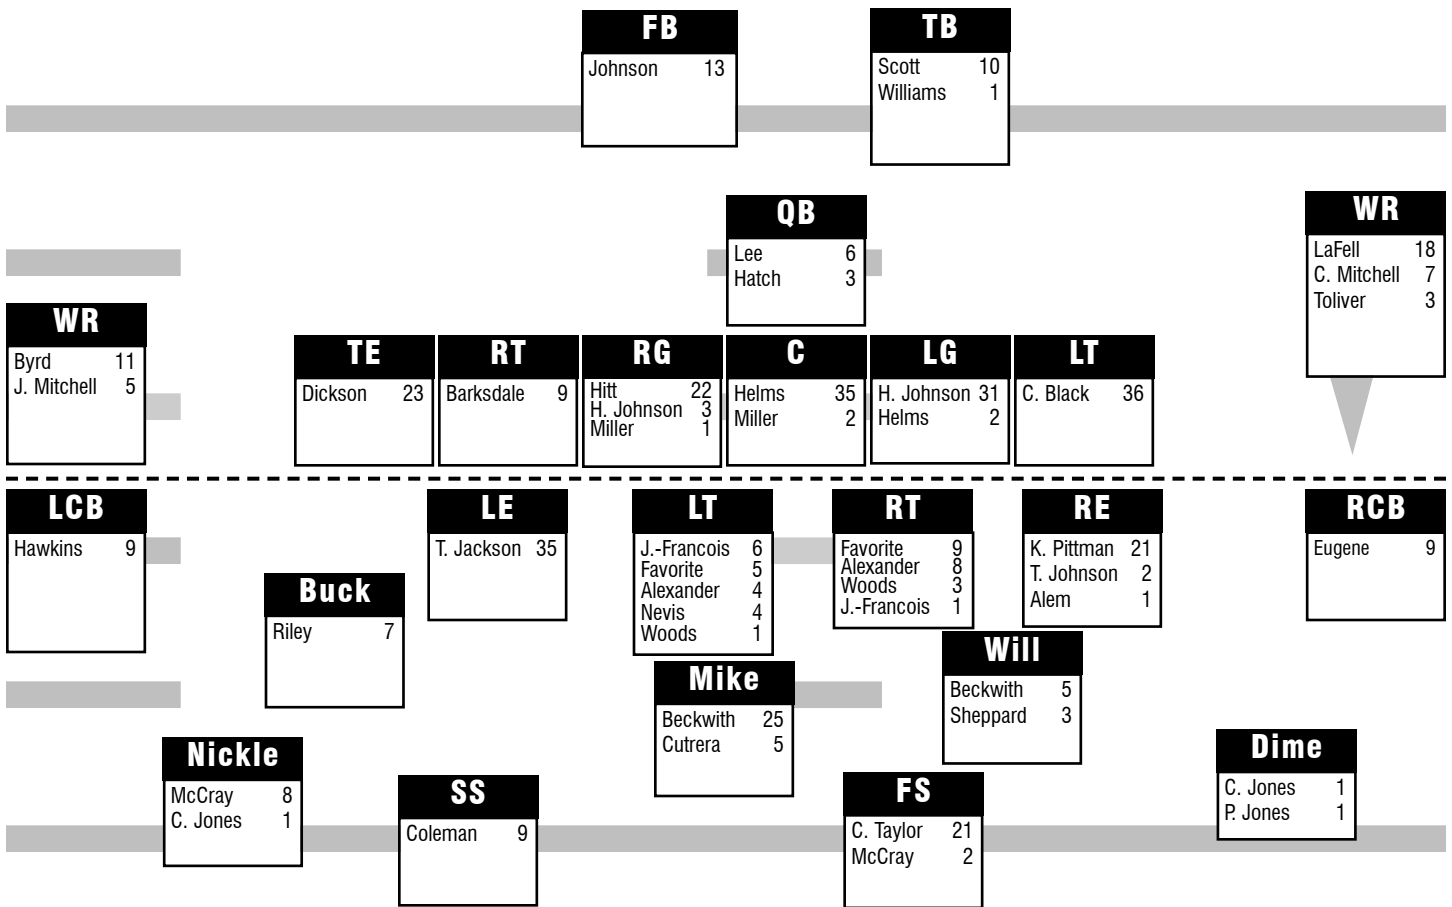

Career Starts by Position

2008 Offensive Game-by-Game Starters

Game	X	Z	LT	LG	C	RG	RT	TE	FB	TB	QB
Appalachian State	LaFell	Byrd	Black	H. Johnson	Helms	Hitt	Barksdale	Dickson	Q. Johnson	Scott	Hatch
North Texas	LaFell	Byrd	Black	H. Johnson	Helms	Hitt	Barksdale	Dickson	C. Mitchell (3-wide)	Scott	Hatch
at Auburn	Toliver	Byrd	Black	H. Johnson	Helms	Hitt	Barksdale	Dickson	Q. Johnson	Scott	Hatch
Mississippi State	LaFell	C. Mitchell	Black	H. Johnson	Helms	Hitt	Barksdale	Dickson	Q. Johnson	Scott	Lee
at Florida	LaFell	Byrd	Black	H. Johnson	Helms	Hitt	Barksdale	Dickson	C. Mitchell (3-wide)	Scott	Lee
at South Carolina	LaFell	Byrd	Black	H. Johnson	Helms	Hitt	Barksdale	Dickson	Q. Johnson	Scott	Lee
Georgia	LaFell	Byrd	Black	H. Johnson	Helms	Hitt	Barksdale	Dickson	Q. Johnson	Scott	Lee
Tulane	LaFell	C. Mitchell	Black	H. Johnson	Helms	Hitt	Barksdale	Dickson	Q. Johnson	Scott	Lee
Alabama	LaFell	Byrd	Black	H. Johnson	Helms	Hitt	Barksdale	Dickson	Q. Johnson	Scott	Lee
Troy											
Ole Miss											
at Arkansas											
SEC CG											

2008 Defensive Game-by-Game Starters

Game	LE	LT	RT	RE	WLB	MLB	BUCK	LCB	RCB	SS	FS
Appalachian State	T. Jackson	J.-Francois	Favorite	T. Johnson	McCray (nickel)	Beckwith	C. Jones (dime)	Hawkins	Eugene	Coleman	C. Taylor
North Texas	T. Jackson	J.-Francois	Woods	T. Johnson	C. Jones (nickel)	Beckwith	P. Jones (dime)	Hawkins	Eugene	Coleman	C. Taylor
at Auburn	T. Jackson	J.-Francois	Alexander	Pittman	Sheppard	Cutrera	Riley	Hawkins	Eugene	Coleman	C. Taylor
Mississippi State	T. Jackson	J.-Francois	Alexander	Pittman	McCray (nickel)	Cutrera	Riley	Hawkins	Eugene	Coleman	C. Taylor
at Florida	T. Jackson	Nevis	Alexander	Pittman	McCray (nickel)	Beckwith	Riley	Hawkins	Eugene	Coleman	C. Taylor
at South Carolina	T. Jackson	Nevis	Favorite	Pittman	McCray (nickel)	Beckwith	Riley	Hawkins	Eugene	Coleman	C. Taylor
Georgia	T. Jackson	Favorite	Alexander	Pittman	McCray (nickel)	Beckwith	Riley	Hawkins	Eugene	Coleman	C. Taylor
Tulane	T. Jackson	Woods	Favorite	Pittman	Sheppard	Beckwith	Riley	Hawkins	Eugene	Coleman	C. Taylor
Alabama	T. Jackson	J.-Francois	Woods	Alem	Sheppard	Beckwith	Riley	Hawkins	Eugene	Coleman	McCray
Troy											
Ole Miss											
at Arkansas											
SEC CG