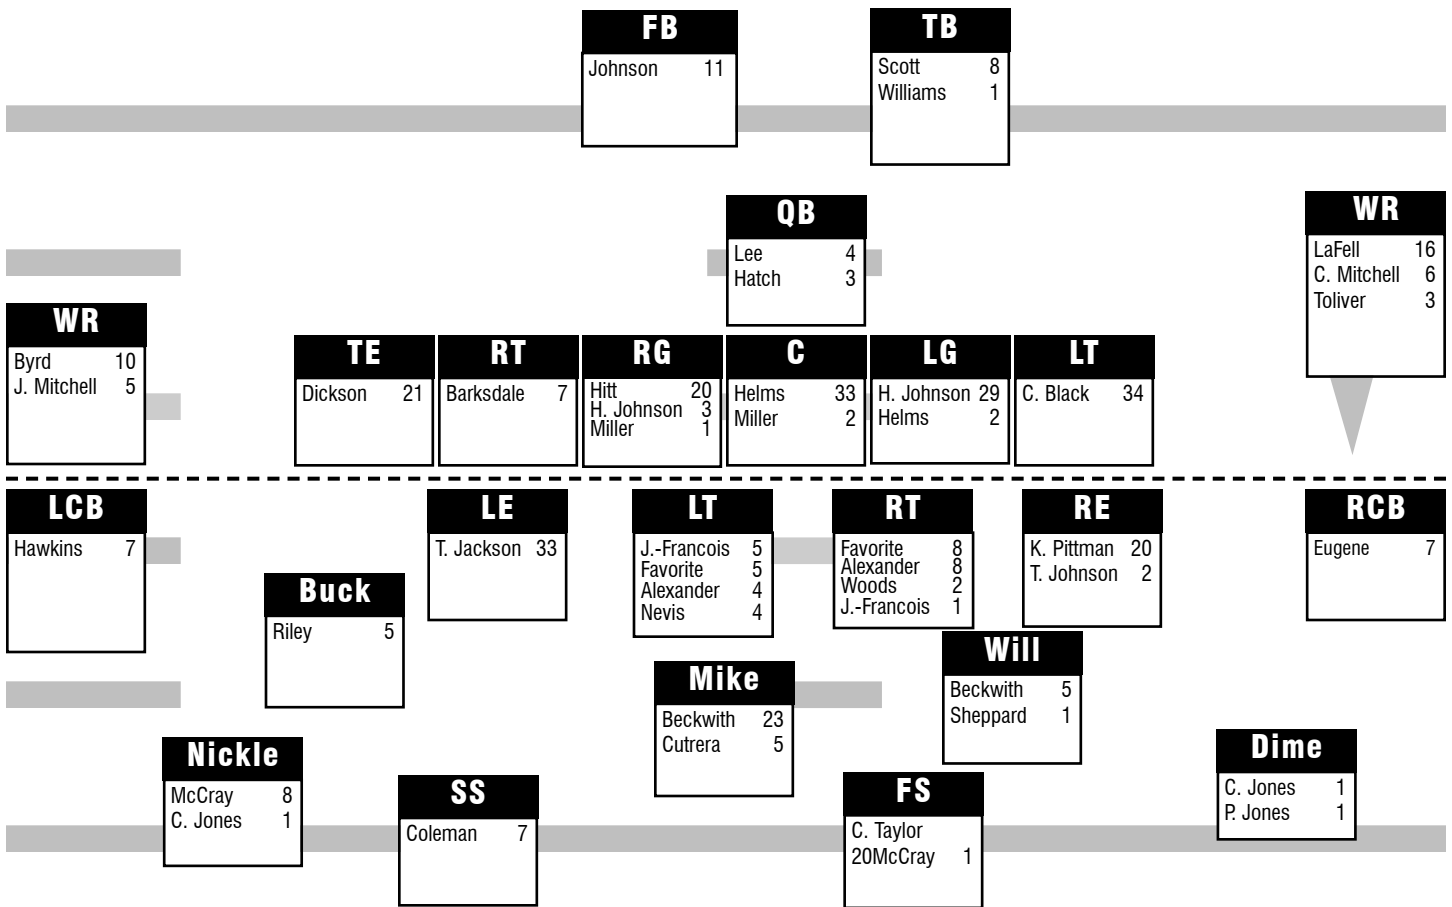

Career Starts by Position

2008 Offensive Game-by-Game Starters

Game	X	Z	LT	LG	C	RG	RT	TE	FB	TB	QB
Appalachian State	LaFell	Byrd	Black	H. Johnson	Helms	Hitt	Barksdale	Dickson	Q. Johnson	Scott	Hatch
North Texas	LaFell	Byrd	Black	H. Johnson	Helms	Hitt	Barksdale	Dickson	C. Mitchell (3-wide)	Scott	Hatch
at Auburn	Toliver	Byrd	Black	H. Johnson	Helms	Hitt	Barksdale	Dickson	Q. Johnson	Scott	Hatch
Mississippi State	LaFell	C. Mitchell	Black	H. Johnson	Helms	Hitt	Barksdale	Dickson	Q. Johnson	Scott	Lee
at Florida	LaFell	Byrd	Black	H. Johnson	Helms	Hitt	Barksdale	Dickson	C. Mitchell (3-wide)	Scott	Lee
at South Carolina	LaFell	Byrd	Black	H. Johnson	Helms	Hitt	Barksdale	Dickson	Q. Johnson	Scott	Lee
Georgia	LaFell	Byrd	Black	H. Johnson	Helms	Hitt	Barksdale	Dickson	Q. Johnson	Scott	Lee
Tulane											
Alabama											
Troy											
Ole Miss											
at Arkansas											
SEC CG											

2008 Defensive Game-by-Game Starters

Game	LE	LT	RT	RE	WLB	MLB	BUCK	LCB	RCB	SS	FS
Appalachian State	T. Jackson	J.-Francois	Favorite	T. Johnson	McCray (nickel)	Beckwith	C. Jones (dime)	Hawkins	Eugene	Coleman	C. Taylor
North Texas	T. Jackson	J.-Francois	Woods	T. Johnson	C. Jones (nickel)	Beckwith	P. Jones (dime)	Hawkins	Eugene	Coleman	C. Taylor
at Auburn	T. Jackson	J.-Francois	Alexander	Pittman	Sheppard	Cutrera	Riley	Hawkins	Eugene	Coleman	C. Taylor
Mississippi State	T. Jackson	J.-Francois	Alexander	Pittman	McCray (nickel)	Cutrera	Riley	Hawkins	Eugene	Coleman	C. Taylor
at Florida	T. Jackson	Nevis	Alexander	Pittman	McCray (nickel)	Beckwith	Riley	Hawkins	Eugene	Coleman	C. Taylor
at South Carolina	T. Jackson	Nevis	Favorite	Pittman	McCray (nickel)	Beckwith	Riley	Hawkins	Eugene	Coleman	C. Taylor
Georgia	T. Jackson	Favorite	Alexander	Pittman	McCray (nickel)	Beckwith	Riley	Hawkins	Eugene	Coleman	C. Taylor
Tulane											
Alabama											
Troy											
Ole Miss											
at Arkansas											
SEC CG