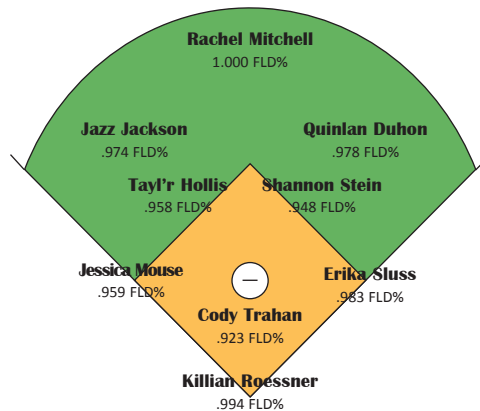

TIGER SOFTBALL

Softball Contact: Melissa Foley • mfoley@lsu.edu • (225) 578-1869 • (225) 578-1861 - Fax • P.O. Box 25095 • Baton Rouge, LA 70894

#14 LSU Tigers

(42-16, 17-11 SEC)

in the

NCAA Tournament

▶ FRIDAY, MAY 16 - SUNDAY, MAY 18

▶ TIGER PARK (BATON ROUGE, LA.)

▶ RADIO: THE X - 104.5/104.9 FM • LSUSPORTS.NET/GEAUXZONE

▶ LIVE STATS: LSUSPORTS.NET/LIVESTATS

POSSIBLE STARTING LINEUP

POS	NAME	HT	CL	AVG	AB	R	H	2B	3B	HR	RBI	SB-A
C	Killian Roessner	5-7	Sr.	.291	175	19	51	15	0	10	41	1-1
1B	Erika Sluss	5-3	Sr.	.260	146	29	38	2	0	8	28	3-4
2B	Shannon Stein	5-5	Sr.	.331	163	34	54	12	0	3	28	5-5
3B	Jessica Mouse	5-7	Fr.	.185	108	19	20	1	0	4	8	1-1
SS	Tayl'r Hollis	5-7	Sr.	.247	158	26	39	5	2	6	32	5-6
LF	Jazz Jackson	5-4	So.	.276	170	31	47	5	0	0	15	20-21
CF	Rachel Mitchell	5-3	So.	.379	177	44	67	15	3	10	49	11-13
RF	Quinlan Duhon	5-8	Sr.	.335	155	29	52	11	0	10	34	2-2
DP	Dee Dee Henderson	5-4	Sr.	.272	162	32	44	4	3	0	10	33-36

IN THE CIRCLE

POS	NAME	HT	CL	W-L	ERA	SHO	IP	R	ER	BB	SO
P	Cody Trahan	6-0	So.	18-5	1.98	6/2	148.1	52	39	73	210
P	Tiffany Garcia	5-8	Sr.	3-3	3.89	1/0	54.0	37	30	36	27
P	Casey Faile	5-6	Fr.	3-1	2.18	2/3	45.0	14	14	16	47

POSSIBLE STARTING LINEUP

DP	Dee Dee Henderson
2B	Shannon Stein
CF	Rachel Mitchell
RF	Quinlan Duhon
C	Killian Roessner
SS	Tayl'r Hollis
1B	Erika Sluss
3B	Jessica Mouse
LF	Jazz Jackson

2008 Schedule/Results

FEBRUARY (12-3)

15	(1) St. John's	W	14-0 (5)
15	(1) Ball State	W	4-2
16	(1) Nicholls State	W	9-1 (6)
16	(1) Chattanooga	W	9-1 (5)
17	(1) Ball State	W	10-2 (6)
17	(1) Nicholls State	W	9-2
19	Southeastern Louisiana	W	7-0
22	(2) vs. Florida Atlantic	L	0-3
22	(2) vs. Pacific	W	2-1
23	(2) vs. No. 23 Cal State Fullerton	W	3-2 (8)
23	(2) vs. No. 2 Northwestern	L	4-6
24	(2) vs. No. 9 Arizona	L	4-7
27	Louisiana-Monroe	W	9-2
29	(3) Southern Miss	W	8-5
29	(3) South Alabama	W	7-0

MARCH (17-4)

1	(3) Penn State	L	0-3
1	(3) Tulsa	W	4-2
2	(3) South Alabama	W	1-0
2	(3) Tulsa	W	6-1
5	at Nicholls State	W	3-0
8	* No. 16 Georgia (CST)	W	8-1
8	* No. 16 Georgia	W	1-0
9	* No. 16 Georgia	W	5-2
11	Troy (CST)	W	7-6 (11)
14	(4) vs. Fordham	W	8-3
14	(4) vs. Oklahoma State	W	2-0
15	(4) vs. Purdue	W	4-0
16	(4) at South Florida	W	2-1 (8)
21	* Auburn	W	8-1
21	* Auburn	W	5-3 (10)
22	* Auburn (CST)	W	10-0 (6)
26	* No. 21 Mississippi State	W	5-2
26	* No. 21 Mississippi State	W	2-1
29	* at No. 3 Florida	L	1-6
29	* at No. 3 Florida	L	0-2
30	* at No. 3 Florida	L	0-7

APRIL (10-7)

2	McNeese State	Rained Out
5	* at No. 2 Alabama	L 8-9 (10)
5	* at No. 2 Alabama	L 0-8 (5)
6	* at No. 2 Alabama	L 108
9	* at Kentucky	W 13-2 (6)
9	* at Kentucky	W 5-2
12	* Ole Miss	W 8-5
12	* Ole Miss	L 1-3
13	* Ole Miss (CST)	L 0-2
16	Nicholls State	W 10-2 (6)
19	* at Tennessee (SEC RSN)	L 0-8 (5)
19	* at Tennessee	W 8-2
20	* at Tennessee (SEC RSN)	L 4-5
23	at Louisiana-Monroe	W 11-0 (5)
26	* Arkansas	W 4-0
26	* Arkansas	W 8-6 (8)
27	* Arkansas (CST)	W 4-0
30	at Southeastern Louisiana	W 5-0

MAY (3-2)

3	* at South Carolina	W 5-3
3	* at South Carolina	L 3-4
4	* at South Carolina	W 9-0 (6)
8	(5) Auburn	W 4-0
9	(5) Alabama	L 4-7
16	(6) Mississippi Valley State	7 p.m.
17	NCAA Regionals	TBA
18	NCAA Regionals	TBA
24-25	NCAA Super Regionals	TBA
28-2	Women's College World Series	TBA

* - SEC games

1 - Easton Tiger Classic; Baton Rouge, La.

2 - Palm Springs Classic; Palm Springs, Calif.

4 - USF Under Armour Classic; Tampa, Fla.

5 - SEC Tournament; Baton Rouge, La.

6 - NCAA Regionals; Baton Rouge, La.

All times are Central and subject to change

2001 • WOMEN'S COLLEGE WORLD SERIES • 2004