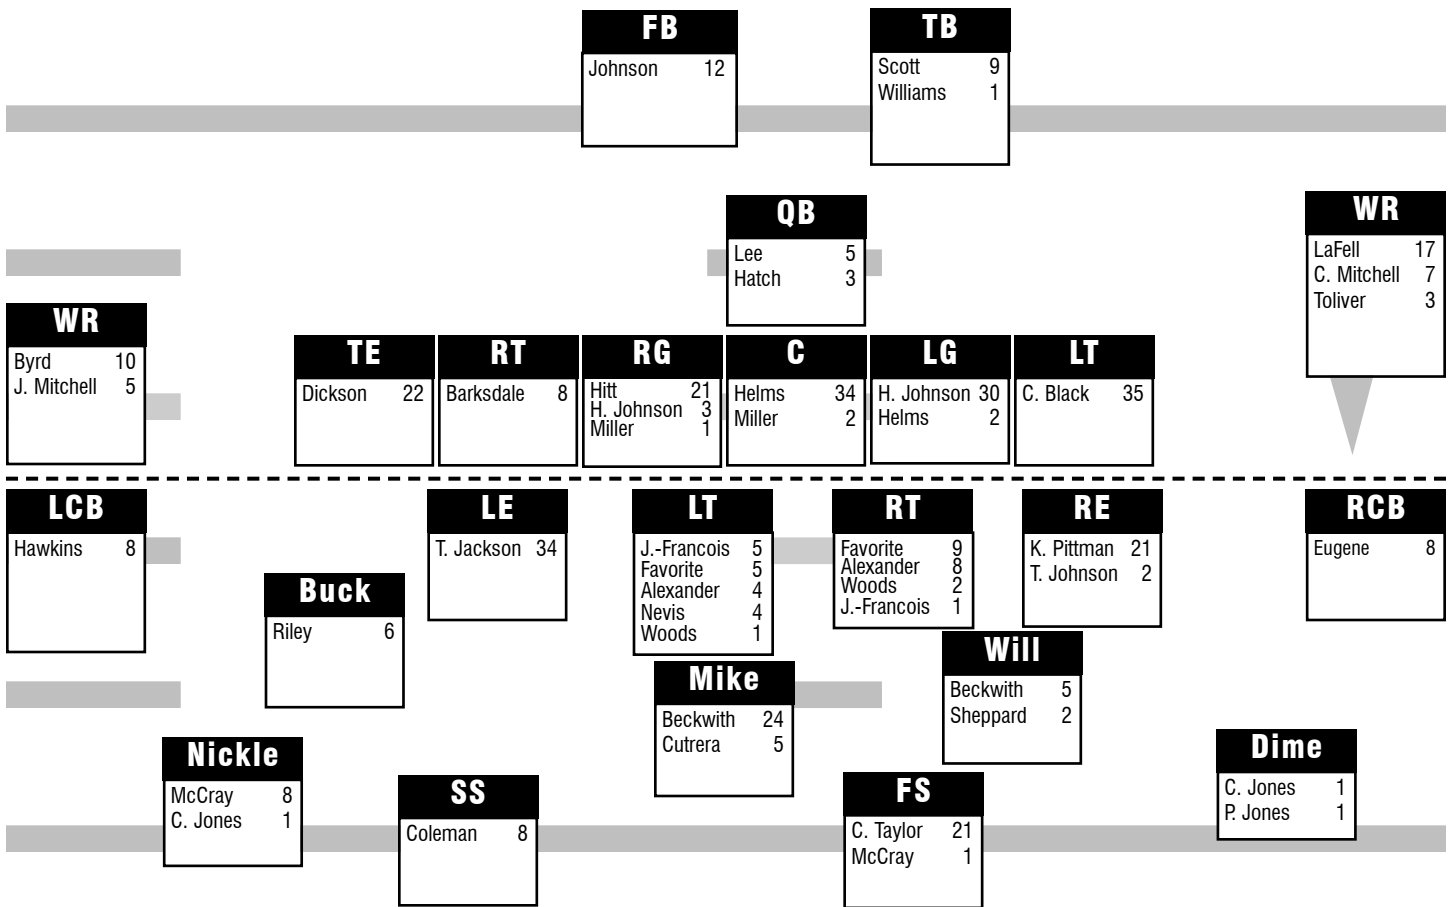

Career Starts by Position

2008 Offensive Game-by-Game Starters

Game	X	Z	LT	LG	C	RG	RT	TE	FB	TB	QB
Appalachian State	LaFell	Byrd	Black	H. Johnson	Helms	Hitt	Barksdale	Dickson	Q. Johnson	Scott	Hatch
North Texas	LaFell	Byrd	Black	H. Johnson	Helms	Hitt	Barksdale	Dickson	C. Mitchell (3-wide)	Scott	Hatch
at Auburn	Toliver	Byrd	Black	H. Johnson	Helms	Hitt	Barksdale	Dickson	Q. Johnson	Scott	Hatch
Mississippi State	LaFell	C. Mitchell	Black	H. Johnson	Helms	Hitt	Barksdale	Dickson	Q. Johnson	Scott	Lee
at Florida	LaFell	Byrd	Black	H. Johnson	Helms	Hitt	Barksdale	Dickson	C. Mitchell (3-wide)	Scott	Lee
at South Carolina	LaFell	Byrd	Black	H. Johnson	Helms	Hitt	Barksdale	Dickson	Q. Johnson	Scott	Lee
Georgia	LaFell	Byrd	Black	H. Johnson	Helms	Hitt	Barksdale	Dickson	Q. Johnson	Scott	Lee
Tulane	LaFell	C. Mitchell	Black	H. Johnson	Helms	Hitt	Barksdale	Dickson	Q. Johnson	Scott	Lee
Alabama											
Troy											
Ole Miss											
at Arkansas											
SEC CG											

2008 Defensive Game-by-Game Starters

Game	LE	LT	RT	RE	WLB	MLB	BUCK	LCB	RCB	SS	FS
Appalachian State	T. Jackson	J.-Francois	Favorite	T. Johnson	McCray (nickel)	Beckwith	C. Jones (dime)	Hawkins	Eugene	Coleman	C. Taylor
North Texas	T. Jackson	J.-Francois	Woods	T. Johnson	C. Jones (nickel)	Beckwith	P. Jones (dime)	Hawkins	Eugene	Coleman	C. Taylor
at Auburn	T. Jackson	J.-Francois	Alexander	Pittman	Sheppard	Cutrera	Riley	Hawkins	Eugene	Coleman	C. Taylor
Mississippi State	T. Jackson	J.-Francois	Alexander	Pittman	McCray (nickel)	Cutrera	Riley	Hawkins	Eugene	Coleman	C. Taylor
at Florida	T. Jackson	Nevis	Alexander	Pittman	McCray (nickel)	Beckwith	Riley	Hawkins	Eugene	Coleman	C. Taylor
at South Carolina	T. Jackson	Nevis	Favorite	Pittman	McCray (nickel)	Beckwith	Riley	Hawkins	Eugene	Coleman	C. Taylor
Georgia	T. Jackson	Favorite	Alexander	Pittman	McCray (nickel)	Beckwith	Riley	Hawkins	Eugene	Coleman	C. Taylor
Tulane	T. Jackson	Woods	Favorite	Pittman	Sheppard	Beckwith	Riley	Hawkins	Eugene	Coleman	C. Taylor
Alabama											
Troy											
Ole Miss											
at Arkansas											
SEC CG