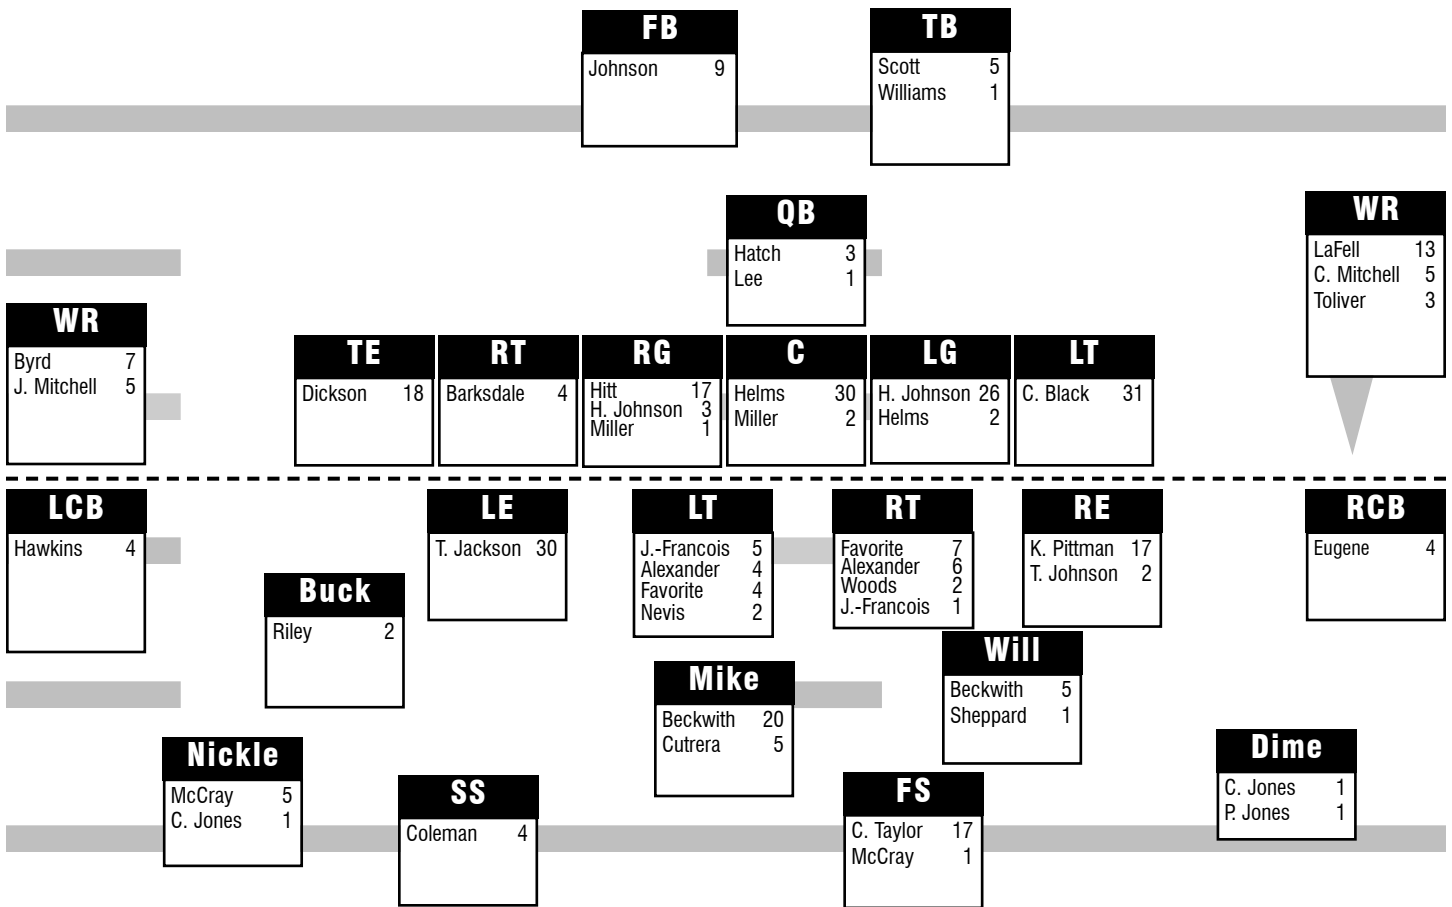

Career Starts by Position

2008 Offensive Game-by-Game Starters

Game	X	Z	LT	LG	C	RG	RT	TE	FB	TB	QB
Appalachian State	LaFell	Byrd	Black	H. Johnson	Helms	Hitt	Barksdale	Dickson	Q. Johnson	Scott	Hatch
North Texas	LaFell	Byrd	Black	H. Johnson	Helms	Hitt	Barksdale	Dickson	C. Mitchell (3-wide)	Scott	Hatch
at Auburn	Toliver	Byrd	Black	H. Johnson	Helms	Hitt	Barksdale	Dickson	Q. Johnson	Scott	Hatch
Mississippi State	LaFell	C. Mitchell	Black	H. Johnson	Helms	Hitt	Barksdale	Dickson	Q. Johnson	Scott	Lee
at Florida											
at South Carolina											
Georgia											
Tulane											
Alabama											
Troy											
Ole Miss											
at Arkansas											
SEC CG											

2008 Defensive Game-by-Game Starters

Game	LE	LT	RT	RE	WLB	MLB	BUCK	LCB	RCB	SS	FS
Appalachian State	T. Jackson	J.-Francois	Favorite	T. Johnson	McCray (nickel)	Beckwith	C. Jones (dime)	Hawkins	Eugene	Coleman	C. Taylor
North Texas	T. Jackson	J.-Francois	Woods	T. Johnson	C. Jones (nickel)	Beckwith	P. Jones (dime)	Hawkins	Eugene	Coleman	C. Taylor
at Auburn	T. Jackson	J.-Francois	Alexander	Pittman	Sheppard	Cutrera	Riley	Hawkins	Eugene	Coleman	C. Taylor
Mississippi State	T. Jackson	J.-Francois	Alexander	Pittman	McCray (nickel)	Cutrera	Riley	Hawkins	Eugene	Coleman	C. Taylor
at Florida											
at South Carolina											
Georgia											
Tulane											
Alabama											
Troy											
Ole Miss											
at Arkansas											
SEC CG