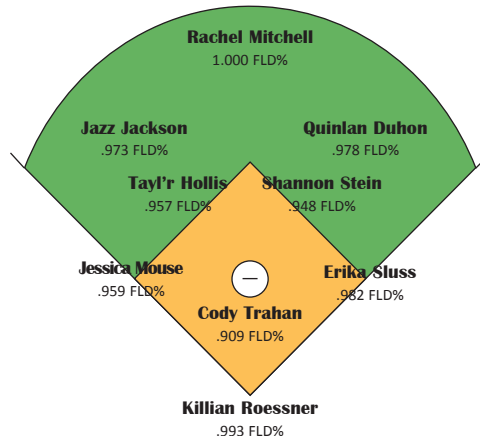

TIGER SOFTBALL

Softball Contact: Melissa Foley • mfoley@lsu.edu • (225) 578-1869 • (225) 578-1861 - Fax • P.O. Box 25095 • Baton Rouge, LA 70894

#15 LSU Tigers

(41-15, 17-11 SEC)

in the

SEC Tournament

▶ THURSDAY, MAY 8 - SATURDAY, MAY 10

▶ TIGER PARK (BATON ROUGE, LA.)

▶ RADIO: THE X - 104.5/104.9 FM • LSUSPORTS.NET/GEAUXZONE

▶ TELEVISION: FOX SPORTS (CHAMPIONSHIP GAME)

▶ LIVE STATS: LSUSPORTS.NET/LIVESTATS

POSSIBLE STARTING LINEUP

POS	NAME	HT	CL	AVG	AB	R	H	2B	3B	HR	RBI	SB-A
C	Killian Roessner	5-7	Sr.	.302	169	19	51	15	0	10	41	1-1
1B	Erika Sluss	5-3	Sr.	.261	142	28	37	2	0	8	27	3-4
2B	Shannon Stein	5-5	Sr.	.325	157	32	51	11	0	2	26	5-5
3B	Jessica Mouse	5-7	Fr.	.192	104	19	20	1	0	4	8	1-1
SS	Tayl'r Hollis	5-7	Sr.	.243	152	24	37	5	1	6	31	5-6
LF	Quinlan Duhon	5-8	Sr.	.324	148	28	48	10	0	9	32	2-2
CF	Jazz Jackson	5-4	So.	.283	166	30	47	5	0	0	15	20-21
RF	Rachel Mitchell	5-3	So.	.384	172	43	66	15	3	10	48	10-12
DP	Dee Dee Henderson	5-4	Sr.	.276	156	32	43	3	3	0	10	33-36

IN THE CIRCLE

POS	NAME	HT	CL	W-L	ERA	SHO	IP	R	ER	BB	SO
P	Cody Trahan	6-0	So.	17-4	2.02	5/2	138.2	46	40	54	136
P	Tiffany Garcia	5-8	Sr.	3-3	3.52	1/0	51.2	32	26	31	26
P	Casey Faile	5-6	Fr.	3-1	2.23	2/3	44.0	14	14	16	47

POSSIBLE STARTING LINEUP

DP	Dee Dee Henderson
2B	Shannon Stein
CF	Rachel Mitchell
RF	Quinlan Duhon
C	Killian Roessner
SS	Tayl'r Hollis
1B	Erika Sluss
3B	Jessica Mouse
LF	Jazz Jackson

2008 Schedule/Results

FEBRUARY (12-3)

15	(1) St. John's	W	14-0 (5)
15	(1) Ball State	W	4-2
16	(1) Nicholls State	W	9-1 (6)
16	(1) Chattanooga	W	9-1 (5)
17	(1) Ball State	W	10-2 (6)
17	(1) Nicholls State	W	9-2
19	Southeastern Louisiana	W	7-0
22	(2) vs. Florida Atlantic	L	0-3
22	(2) vs. Pacific	W	2-1
23	(2) vs. No. 23 Cal State Fullerton	W	3-2 (8)
23	(2) vs. No. 2 Northwestern	L	4-6
24	(2) vs. No. 9 Arizona	L	4-7
27	Louisiana-Monroe	W	9-2
29	(3) Southern Miss	W	8-5
29	(3) South Alabama	W	7-0

MARCH (17-4)

1	(3) Penn State	L	0-3
1	(3) Tulsa	W	4-2
2	(3) South Alabama	W	1-0
2	(3) Tulsa	W	6-1
5	at Nicholls State	W	3-0
8	* No. 16 Georgia (CST)	W	8-1
8	* No. 16 Georgia	W	1-0
9	* No. 16 Georgia	W	5-2
11	Troy (CST)	W	7-6 (11)
14	(4) vs. Fordham	W	8-3
14	(4) vs. Oklahoma State	W	2-0
15	(4) vs. Purdue	W	4-0
16	(4) at South Florida	W	2-1 (8)
21	* Auburn	W	8-1
21	* Auburn	W	5-3 (10)
22	* Auburn (CST)	W	10-0 (6)
26	* No. 21 Mississippi State	W	5-2
26	* No. 21 Mississippi State	W	2-1
29	* at No. 3 Florida	L	1-6
29	* at No. 3 Florida	L	0-2
30	* at No. 3 Florida	L	0-7

APRIL (10-7)

2	McNeese State	Rained Out
5	* at No. 2 Alabama	L 8-9 (10)
5	* at No. 2 Alabama	L 0-8 (5)
6	* at No. 2 Alabama	L 108
9	* at Kentucky	W 13-2 (6)
9	* at Kentucky	W 5-2
12	* Ole Miss	W 8-5
12	* Ole Miss	L 1-3
13	* Ole Miss (CST)	L 0-2
16	Nicholls State	W 10-2 (6)
19	* at Tennessee (SEC RSN)	L 0-8 (5)
19	* at Tennessee	W 8-2
20	* at Tennessee (SEC RSN)	L 4-5
23	at Louisiana-Monroe	W 11-0 (5)
26	* Arkansas	W 4-0
26	* Arkansas	W 8-6 (8)
27	* Arkansas (CST)	W 4-0
30	at Southeastern Louisiana	W 5-0

MAY (2-1)

3	* at South Carolina	W 5-3
3	* at South Carolina	L 3-4
4	* at South Carolina	W 9-0 (6)
8	(5) Auburn	7:30 p.m.
9	(5) Alabama/Mississippi State	7:30 p.m.
10	(5) Championship Game	12:30 p.m.
15-18	NCAA Regionals	TBA
24-25	NCAA Super Regionals	TBA
28-2	Women's College World Series	

* - SEC games

1 - Easton Tiger Classic; Baton Rouge, La.

2 - Palm Springs Classic; Palm Springs, Calif.

4 - USF Under Armour Classic; Tampa, Fla.

5 - SEC Tournament; Baton Rouge, La.

All times are Central and subject to change

2001 • WOMEN'S COLLEGE WORLD SERIES • 2004