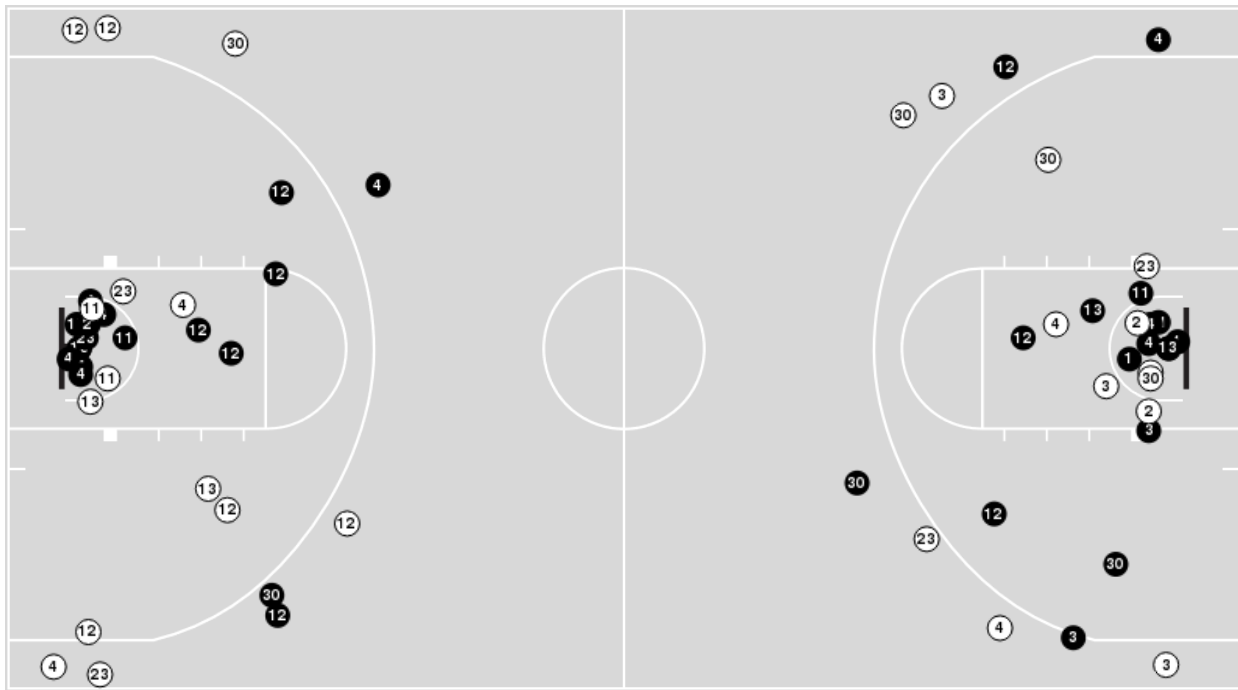

Officials: Felicia Grinter, Billy Smith, Kristen Bell

Players => All ; FG Types => All ; Results => All ;

LSU

All Field Goals