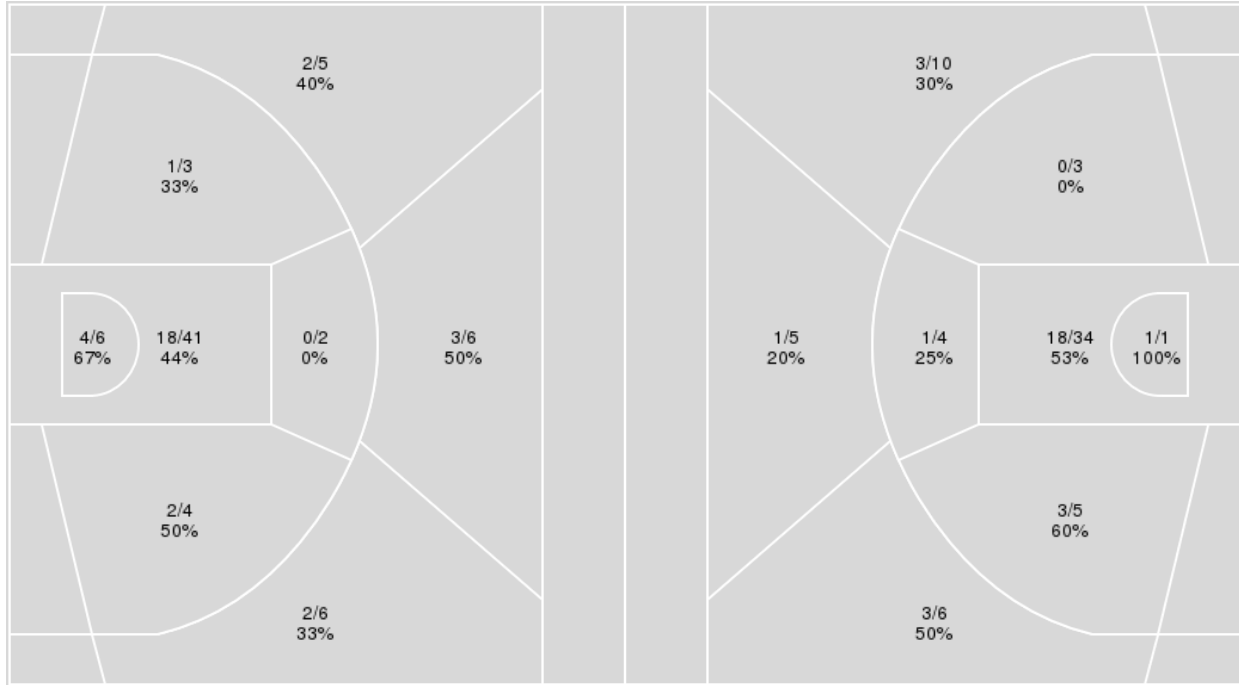

LSU at South Carolina

03/07/26 Bon Secours Wellness Arena, Greenville
2025-26 Women's Basketball

Officials: Brenda Pantoja, Katie Lukanich, Roy Gulbeyan

Players => All; FG Types => All ; Results => All ;

Players => All; FG Types => All ; Results => All ;

South Carolina

LSU

South Carolina	M/A	%
Field Goals	32/73	44
2 Points	25/56	45
3 Points	7/17	41
Free Throws	12/15	80

LSU	M/A	%
Field Goals	30/68	44
2 Points	23/47	49
3 Points	7/21	33
Free Throws	10/12	83