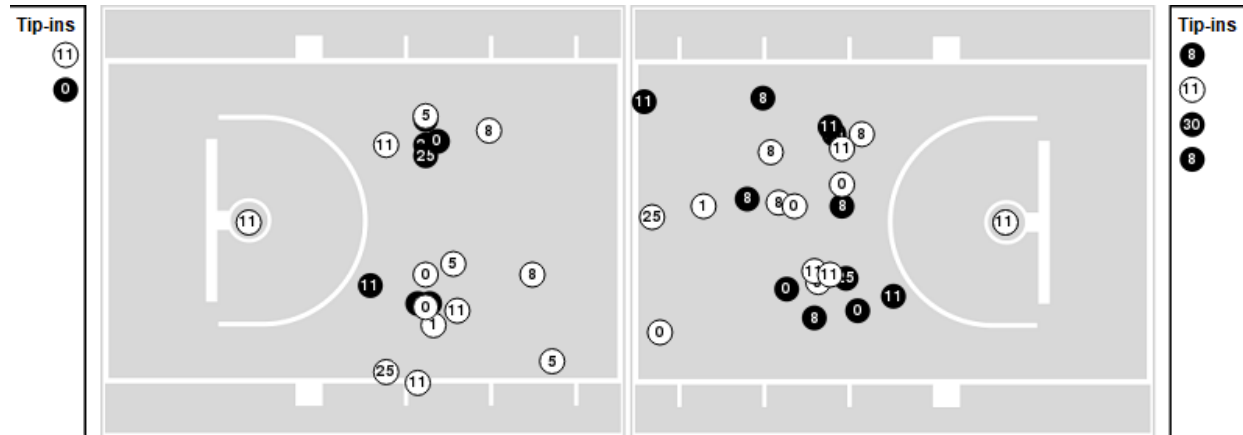

Shots in the Paint

Tip-ins
(11)
(0)

Tip-ins
(8)
(11)
(30)
(8)

(N) Made (N) Missed N - Player Number

South Carolina	M/A	%
Field Goals	32/73	44
2 Points	25/56	45
3 Points	7/17	41
Free Throws	12/15	80

South Carolina	M/A	%
Points in the Paint	44 (22/47)	47
Fast Break Points	9 (6/7)	86
Second Chance Points	18 (9/13)	69
Effective FG%	49