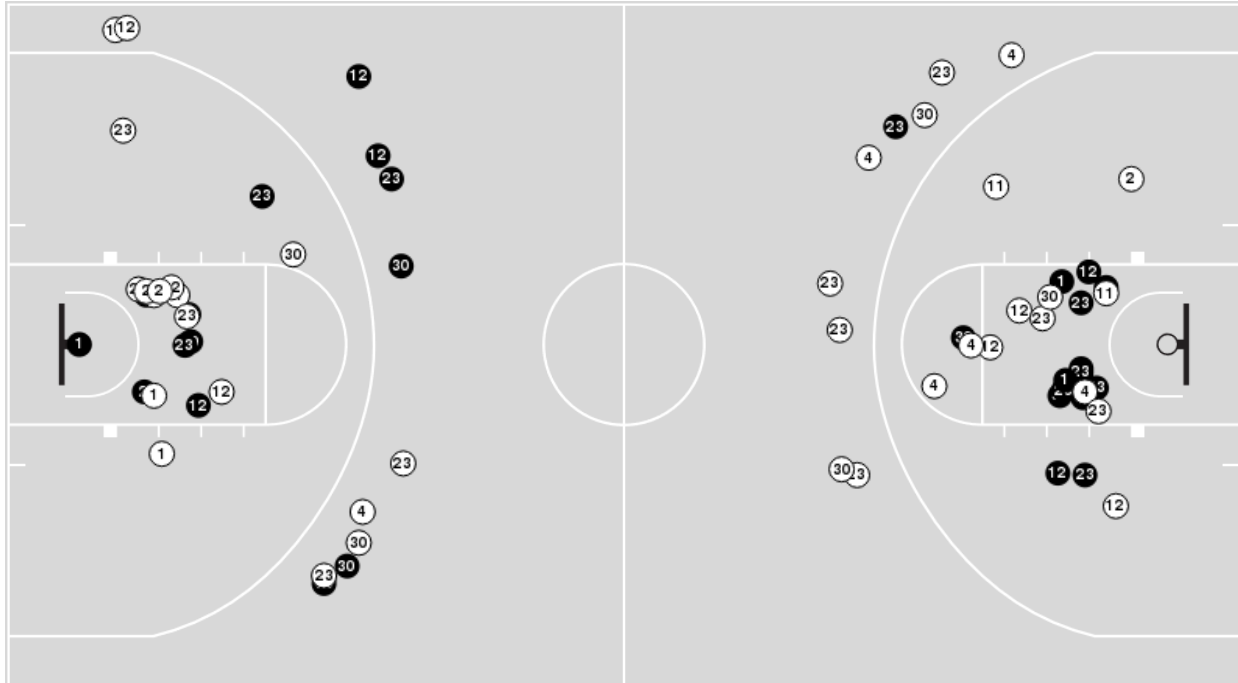

Officials: Brenda Pantoja, Katie Lukanich, Roy Gulbeyan

Players => All ; FG Types => All ; Results => All ;
LSU

All Field Goals