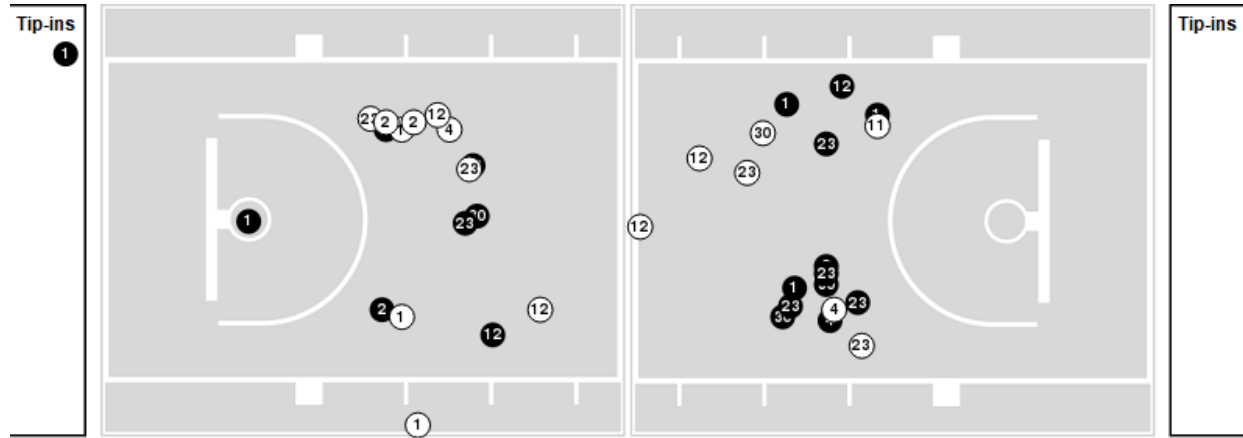

Shots in the Paint

● Made ○ Missed N - Player Number

LSU	M/A	%
Field Goals	30/68	44
2 Points	23/47	49
3 Points	7/21	33
Free Throws	10/12	83

LSU	M/A	%
Points in the Paint	38 (19/35)	54
Fast Break Points	16 (11/11)	100
Second Chance Points	7 (4/10)	40
Effective FG%	49