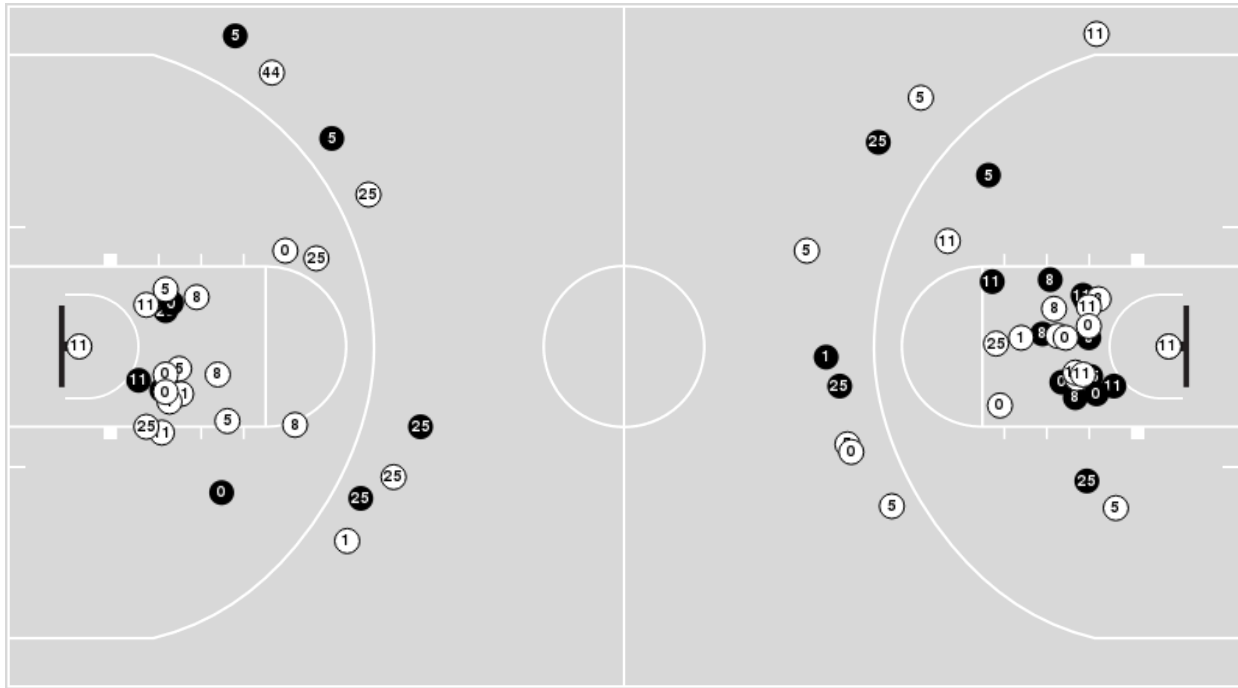

LSU at South Carolina

03/07/26 Bon Secours Wellness Arena, Greenville
2025-26 Women's Basketball

Officials: Brenda Pantoja, Katie Lukanich, Roy Gulbeyan

Players => All ; FG Types => All ; Results => All ;

South Carolina

All Field Goals