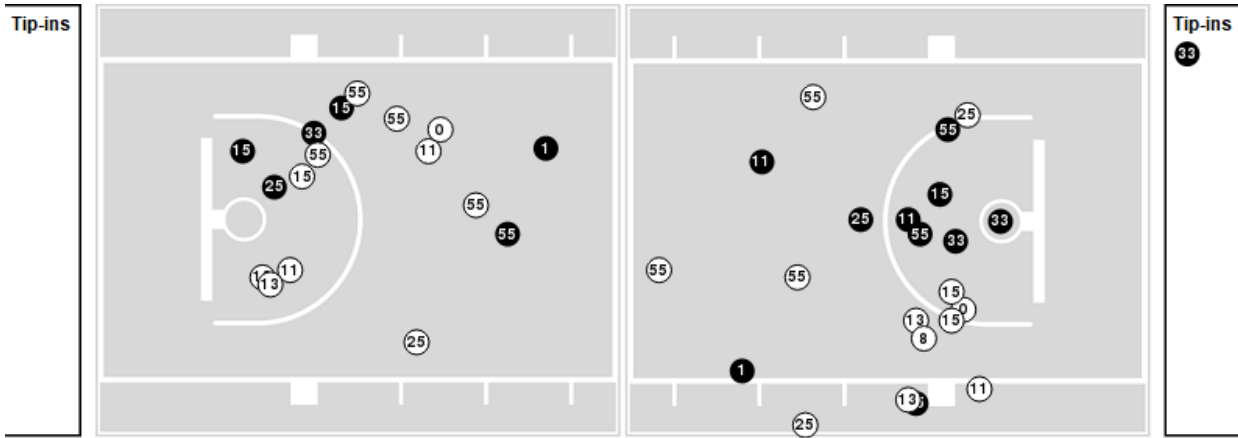

**Officials:** Natasha Camy, Katie Lukanich, Saif Esho

Players => All ; FG Types => All ; Results => All ;

**Tennessee**

**All Field Goals**

**Shots in the Paint**

● Made ○ Missed N - Player Number

Tennessee	M/A	%
Field Goals	27/71	38
2 Points	16/42	38
3 Points	11/29	38
Free Throws	8/13	62