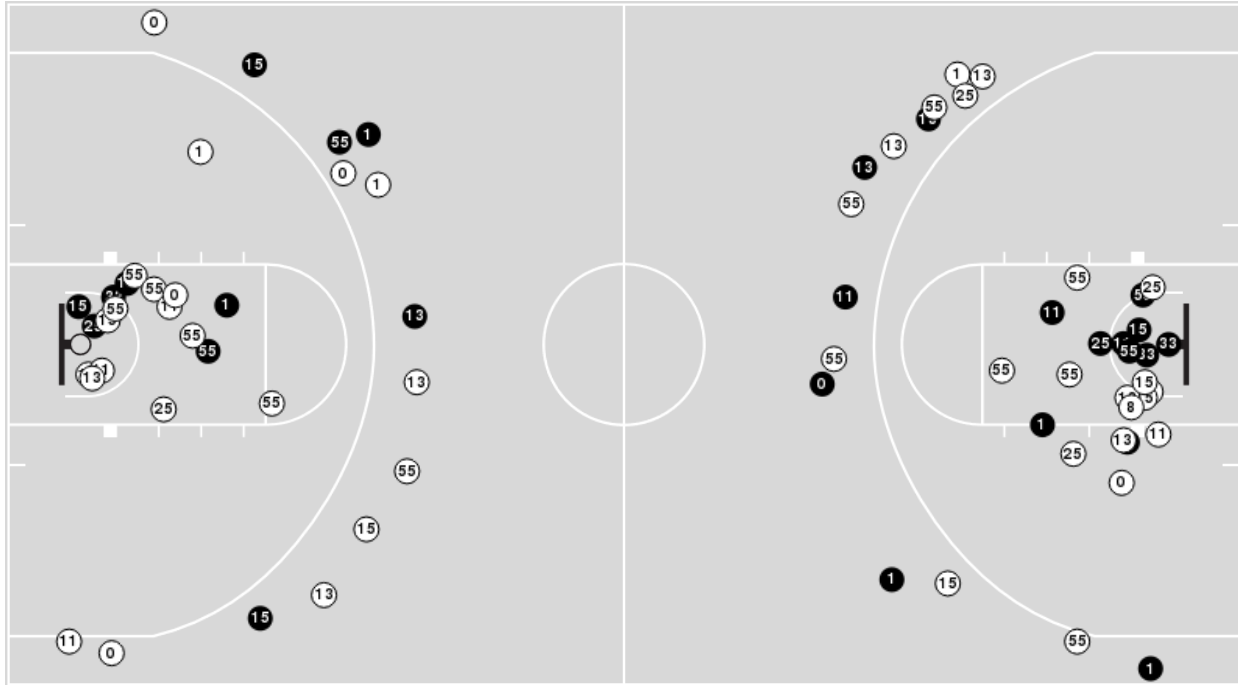

Officials: Natasha Camy, Katie Lukanich, Saif Esho

Players => All ; FG Types => All ; Results => All ;

Tennessee

All Field Goals