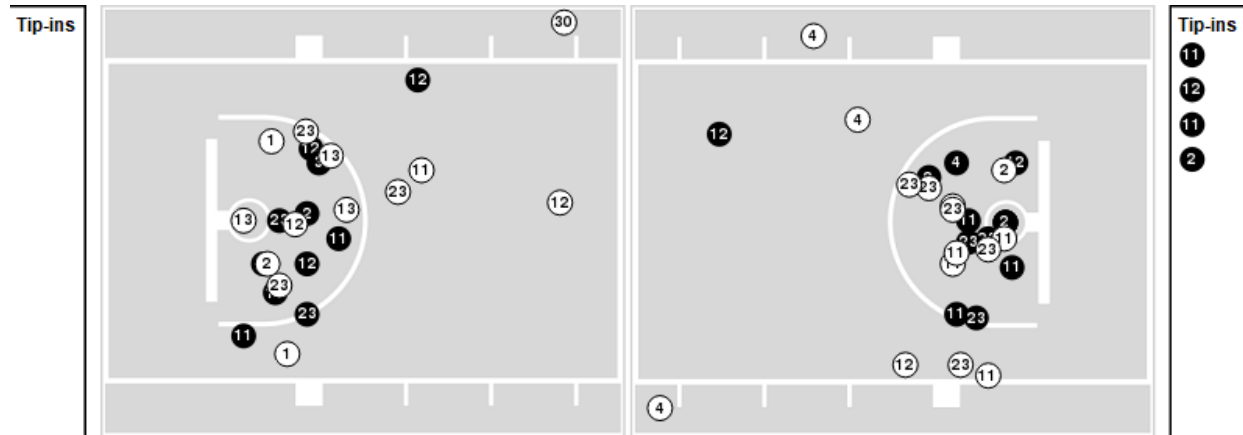

Shots in the Paint

● Made ○ Missed N - Player Number

LSU	M/A	%
Field Goals	35/74	47
2 Points	31/62	50
3 Points	4/12	33
Free Throws	15/23	65

LSU	M/A	%
Points in the Paint	50 (25/49)	51
Fast Break Points	9 (5/10)	50
Second Chance Points	16 (9/18)	50
Effective FG%	50