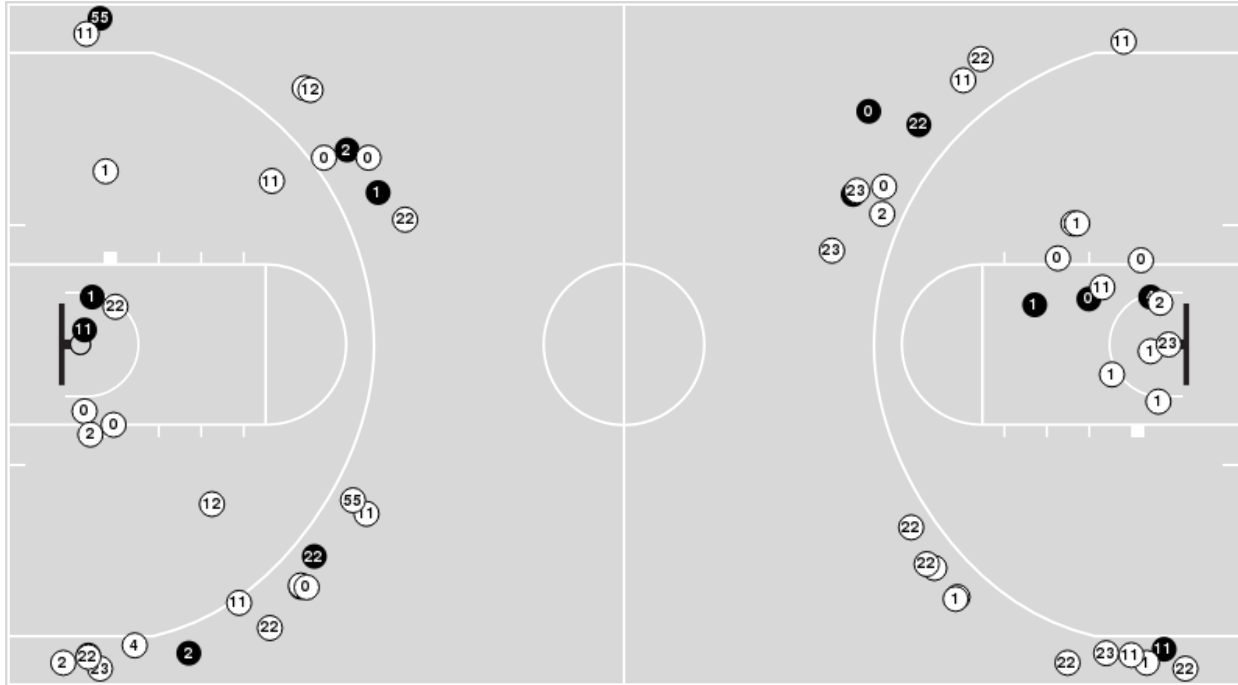

Officials: Angelica Suffren, Ifeyinwa Seales, Charles Watson

Players => All ; FG Types => All ; Results => All ;

Missouri

All Field Goals