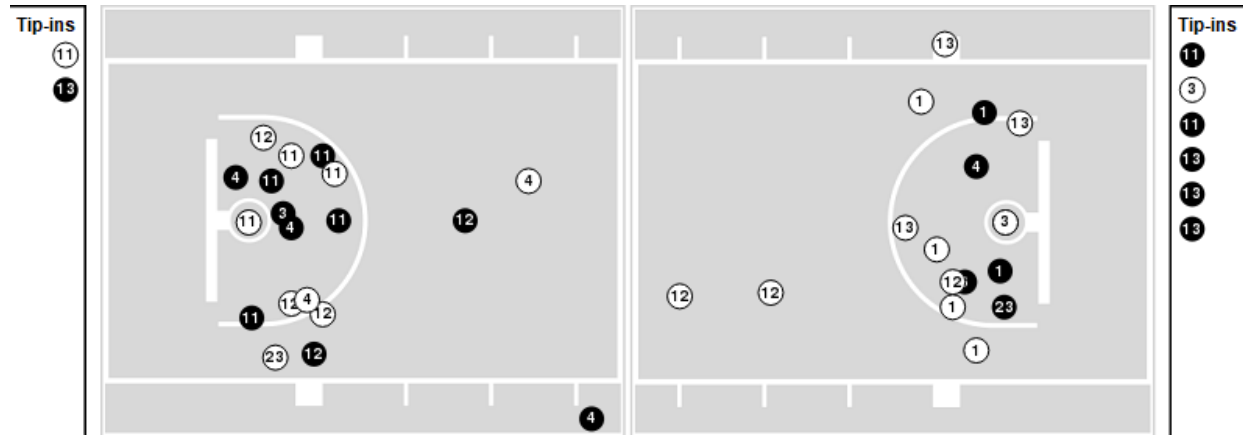

Officials: Angelica Suffren, Ifeyinwa Seales, Charles Watson

Players => All ; FG Types => All ; Results => All ;

**LSU**

**All Field Goals**

**Shots in the Paint**

● Made    ○ Missed    N - Player Number

LSU	M/A	%
Field Goals	38/81	47
2 Points	26/52	50
3 Points	12/29	41
Free Throws	20/23	87