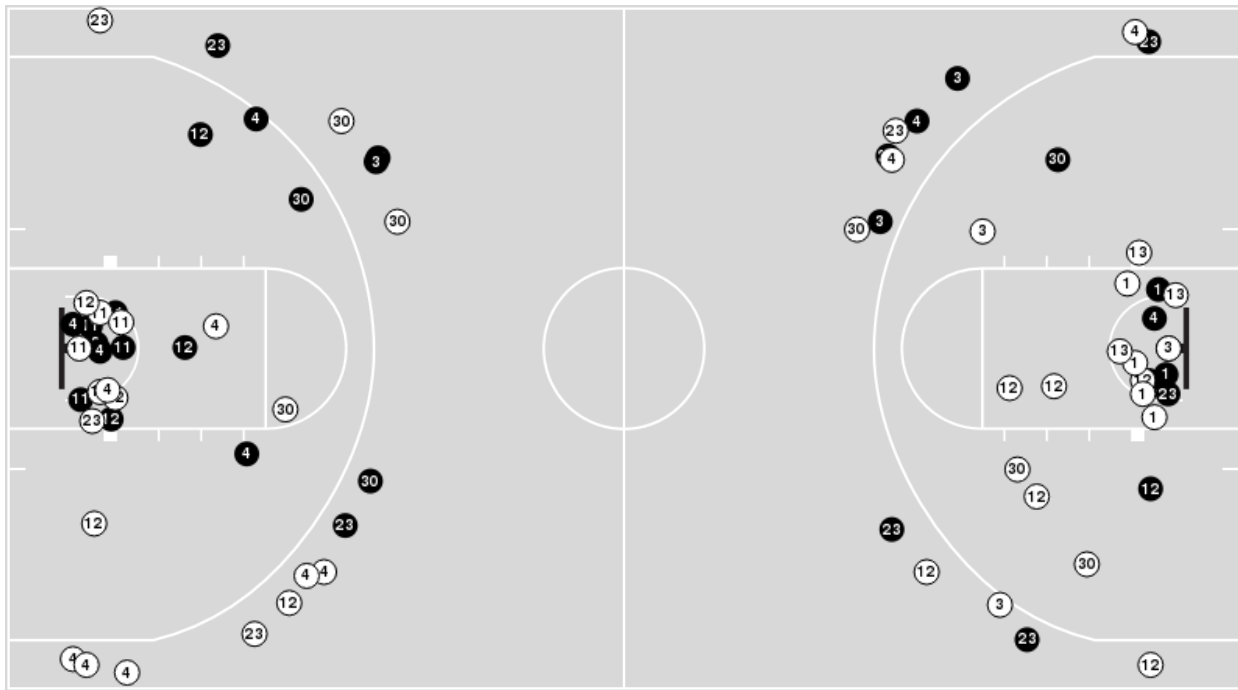

Officials: Angelica Suffren, Ifeyinwa Seales, Charles Watson

Players => All ; FG Types => All ; Results => All ;

**LSU**

**All Field Goals**

**Shots in the Paint**

● Made    ○ Missed    N - Player Number

LSU	M/A	%
Field Goals	38/81	47
2 Points	26/52	50
3 Points	12/29	41
Free Throws	20/23	87