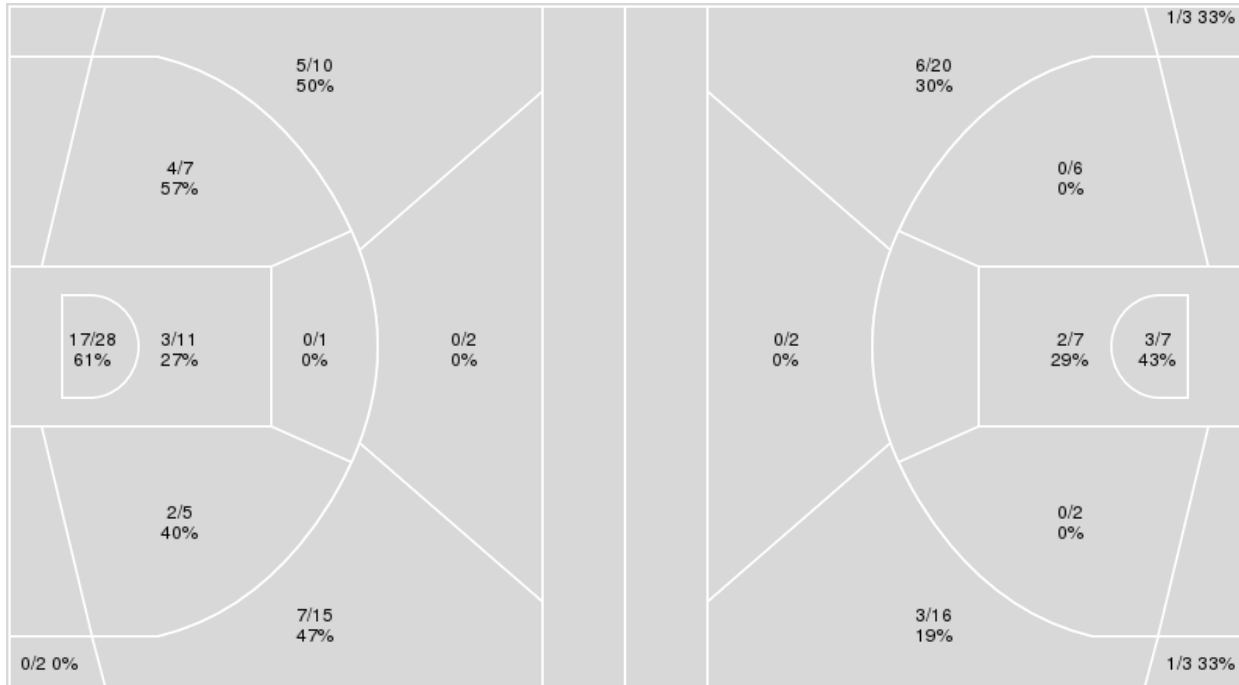

Missouri at LSU

02/22/26 Maravich Assembly Center, Baton Rouge
2025-26 Women's Basketball

Officials: Angelica Suffren, Ifeyinwa Seales, Charles Watson

Players => All; FG Types => All ; Results => All ;

Players => All; FG Types => All ; Results => All ;

LSU

Missouri

LSU	M/A	%
Field Goals	38/81	47
2 Points	26/52	50
3 Points	12/29	41
Free Throws	20/23	87

Missouri	M/A	%
Field Goals	16/66	24
2 Points	5/22	23
3 Points	11/44	25
Free Throws	12/18	67