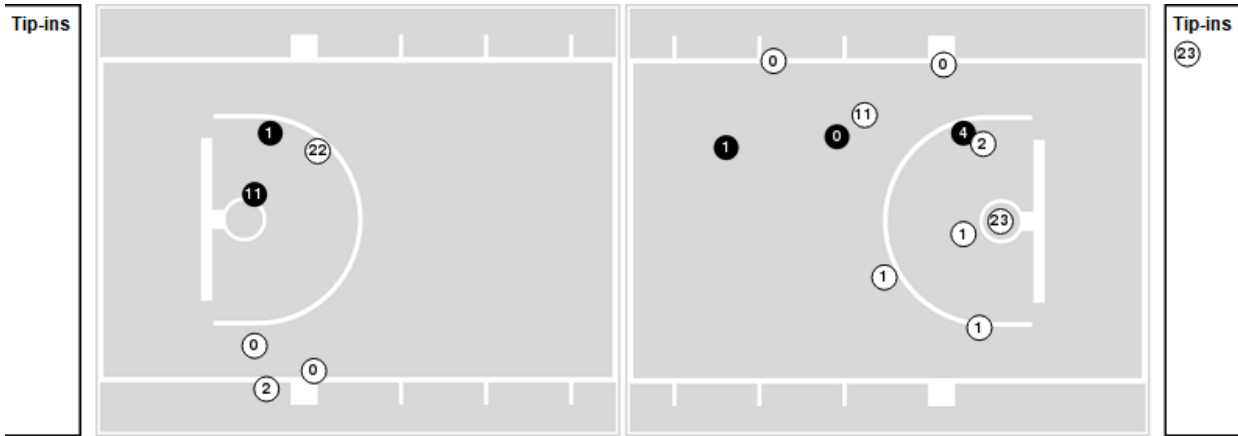

**Officials:** Angelica Suffren, Ifeyinwa Seales, Charles Watson

Players => All ; FG Types => All ; Results => All ;

**Missouri**

**All Field Goals**

**Shots in the Paint**

● Made    ○ Missed    N - Player Number