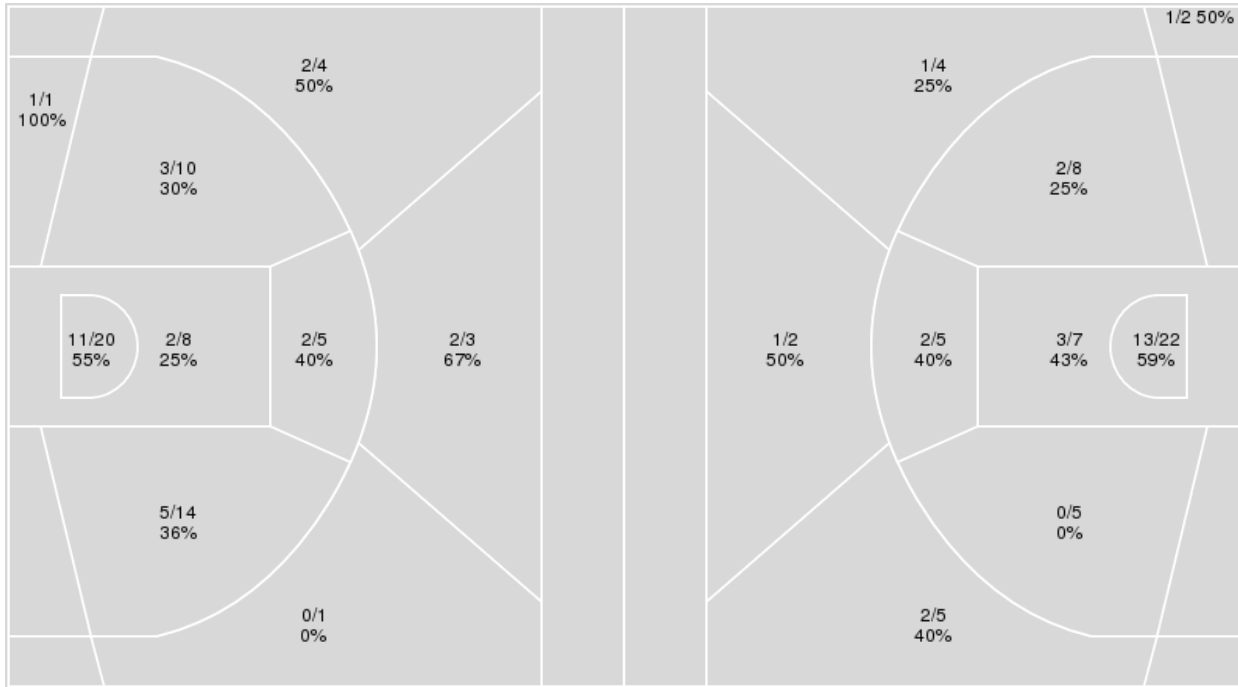

LSU at Texas

02/05/26 Moody Center, Austin
2025-26 Women's Basketball

Officials: Gina Cross, Pualani Spurlock, Brian Garland

Players => All; FG Types => All ; Results => All ;

Players => All; FG Types => All ; Results => All ;

Texas

LSU

Texas	M/A	%
Field Goals	28/66	42
2 Points	24/58	41
3 Points	4/8	50
Free Throws	17/20	85

LSU	M/A	%
Field Goals	25/60	42
2 Points	20/47	43
3 Points	5/13	38
Free Throws	9/14	64