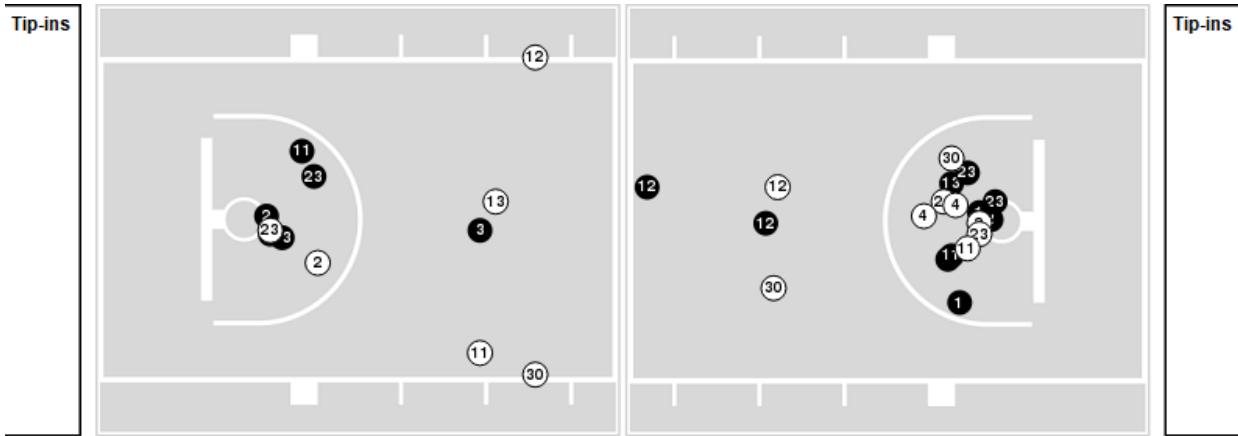

Shots in the Paint

● Made   ○ Missed   N - Player Number

LSU	M/A	%
Field Goals	25/60	42
2 Points	20/47	43
3 Points	5/13	38
Free Throws	9/14	64

LSU	M/A	%
Points in the Paint	32 (16/29)	55
Fast Break Points	4 (2/2)	100
Second Chance Points	13 (7/10)	70
Effective FG%	46