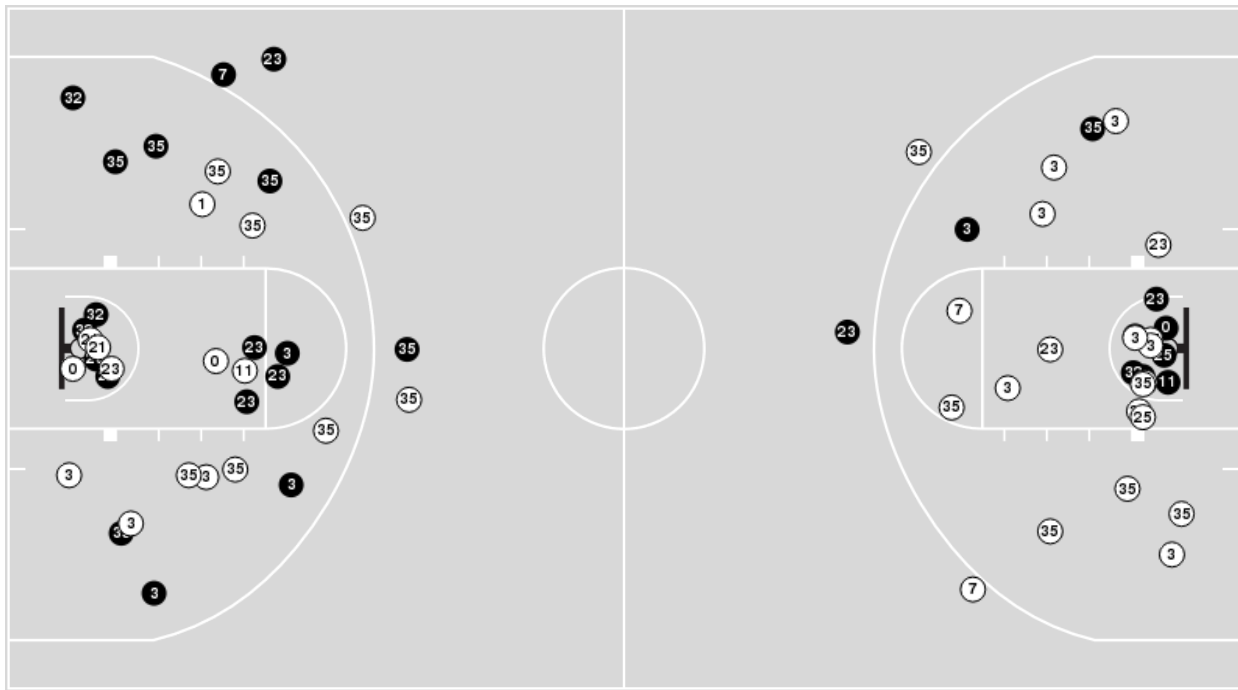

LSU at Texas

02/05/26 Moody Center, Austin
2025-26 Women's Basketball

Officials: Gina Cross, Pualani Spurlock, Brian Garland

Players => All ; FG Types => All ; Results => All ;

Texas

All Field Goals