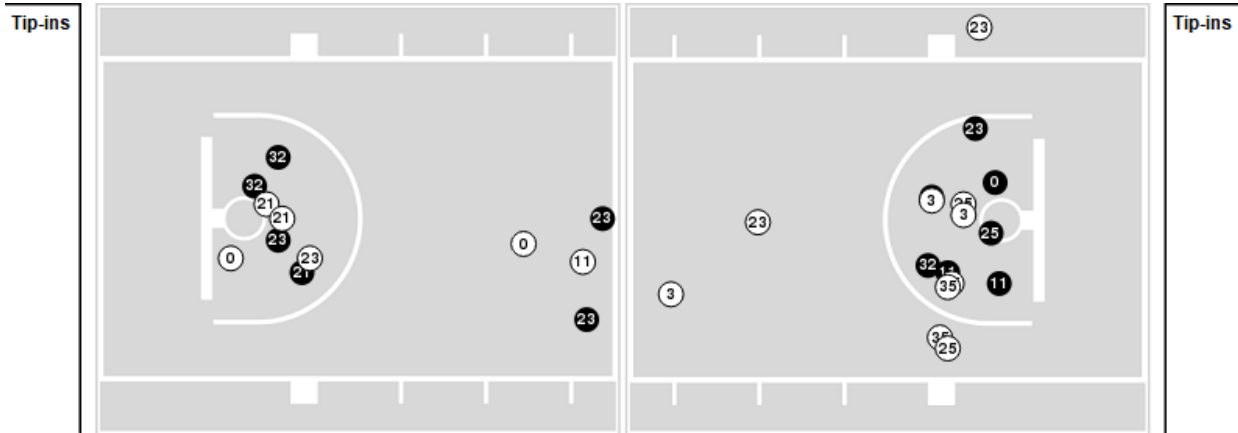

Shots in the Paint

● Made ○ Missed N - Player Number

Texas	M/A	%
Field Goals	28/66	42
2 Points	24/58	41
3 Points	4/8	50
Free Throws	17/20	85

Texas	M/A	%
Points in the Paint	26 (13/28)	46
Fast Break Points	13 (8/9)	89
Second Chance Points	13 (9/13)	69
Effective FG%	45