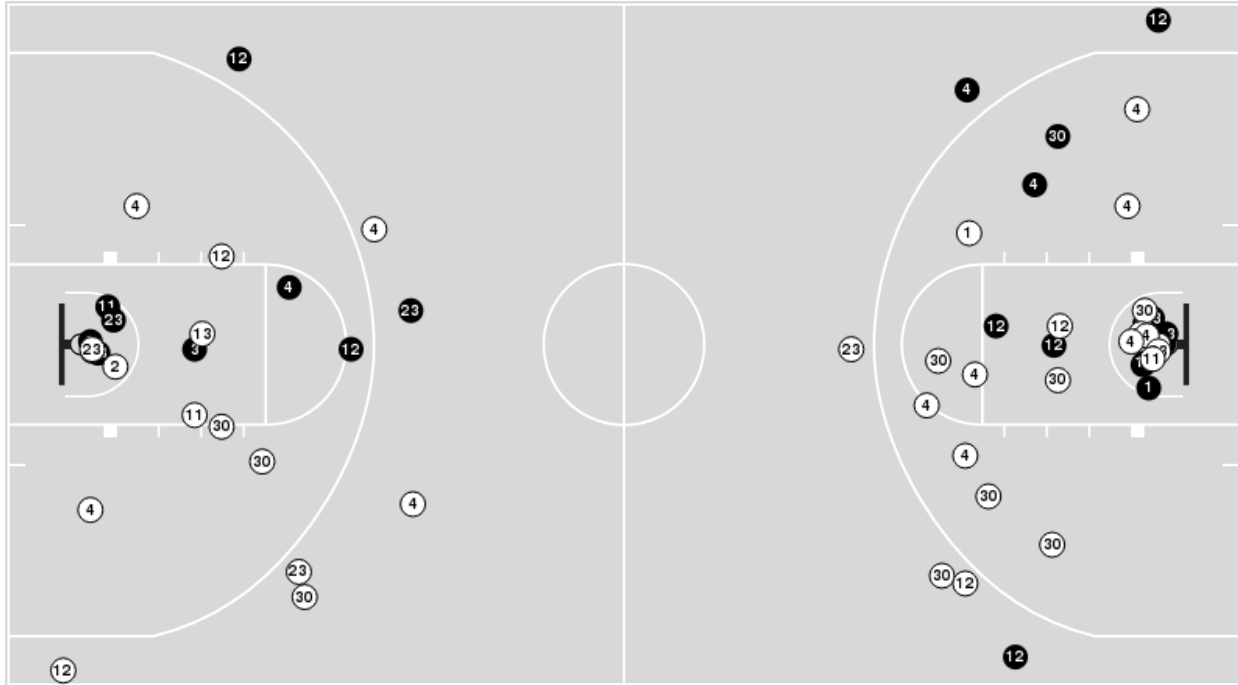

Players => All ; FG Types => All ; Results => All ;

LSU

All Field Goals