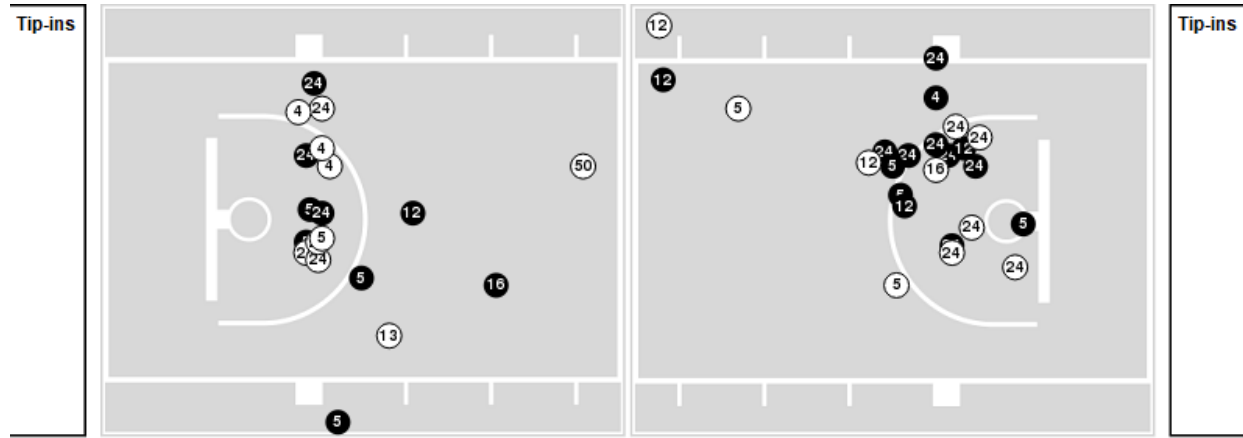

Blow Up Chart

● Made   ○ Missed   N - Player Number

LSU	M/A	%
Field Goals	32/74	43
2 Points	29/62	47
3 Points	3/12	25
Free Throws	13/17	76

LSU	M/A	%
Points in the Paint	42 (21 / 40)	52
Fast Break Points	6 (5/5)	100
Second Chance Points	22 (13/21)	62
Effective FG%	45