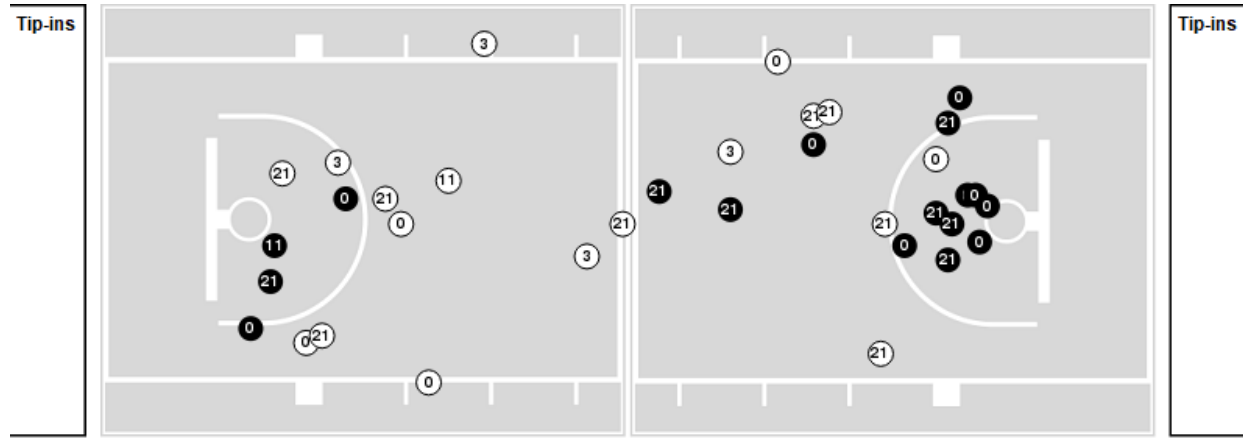

Blow Up Chart

● Made   ○ Missed   N - Player Number

Florida St.	M/A	%
Field Goals	27/76	36
2 Points	19/42	45
3 Points	8/34	24
Free Throws	9/16	56

Florida St.	M/A	%
Points in the Paint	34 (17 / 32)	53
Fast Break Points	13 (5/5)	100
Second Chance Points	17 (8/22)	36
Effective FG%	41