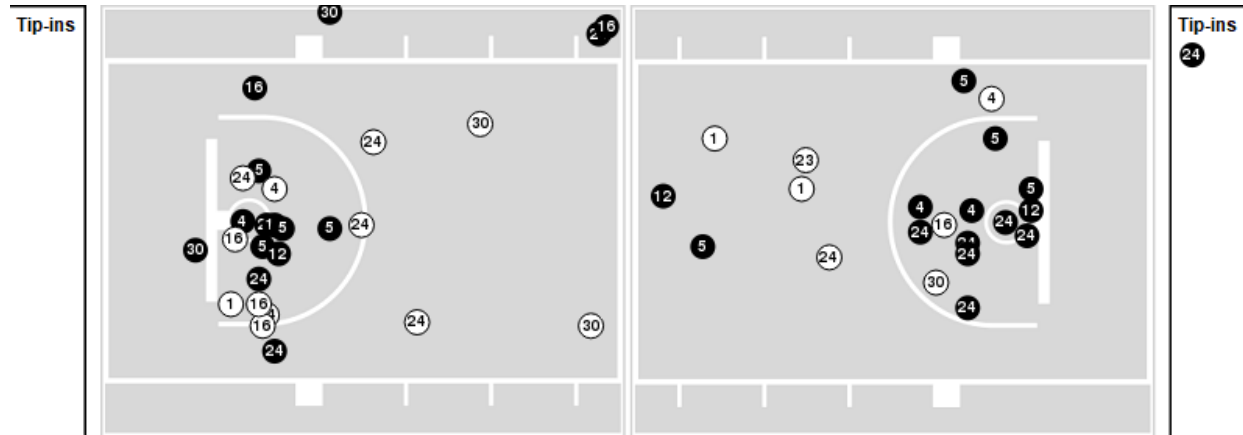

Blow Up Chart

● Made ○ Missed N - Player Number

LSU	M/A	%
Field Goals	41/73	56
2 Points	38/63	60
3 Points	3/10	30
Free Throws	16/17	94

LSU	M/A	%
Points in the Paint	52 (26 / 45)	58
Fast Break Points	12 (7/7)	100
Second Chance Points	15 (8/14)	57
Effective FG%	58