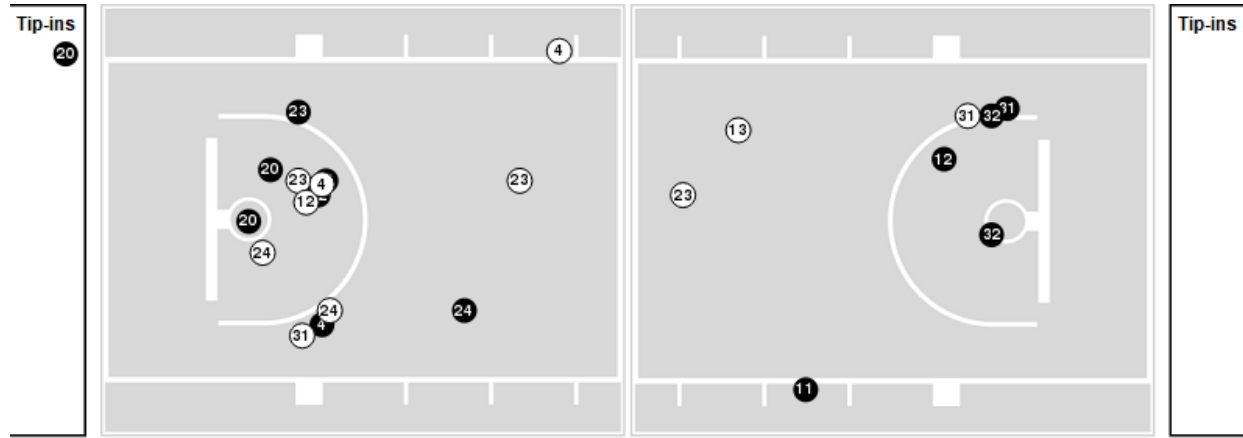

Blow Up Chart

● Made ○ Missed N - Player Number

San Diego St.	M/A	%
Field Goals	18/56	32
2 Points	15/34	44
3 Points	3/22	14
Free Throws	9/15	60

San Diego St.	M/A	%
Points in the Paint	22 (11 / 21)	52
Fast Break Points	0 (0/0)	0
Second Chance Points	2 (1/6)	17
Effective FG%	35