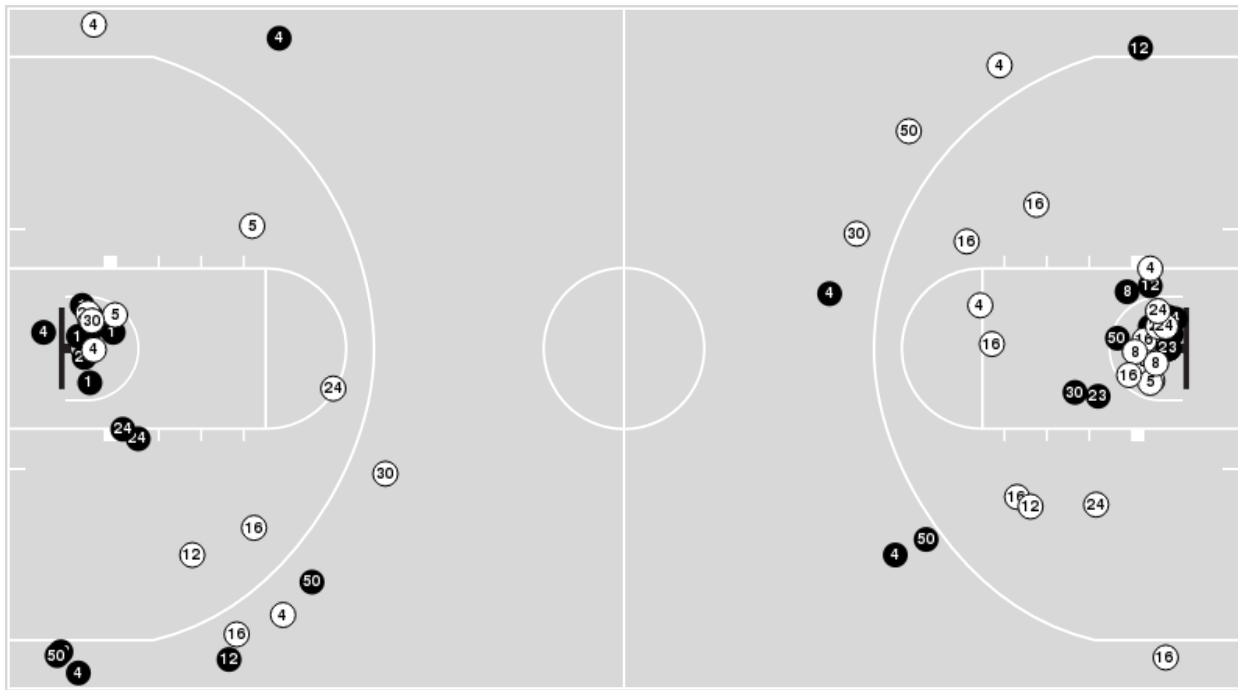

Officials: Kyle Bacon, Brandon Enterline, Alecia Murray

Players => 1, 2, 4, 5, 8, 12, 13, 14, 16, 23, 24, 30, 50 FG Types=>All Results=>All

LSU

All Field Goals