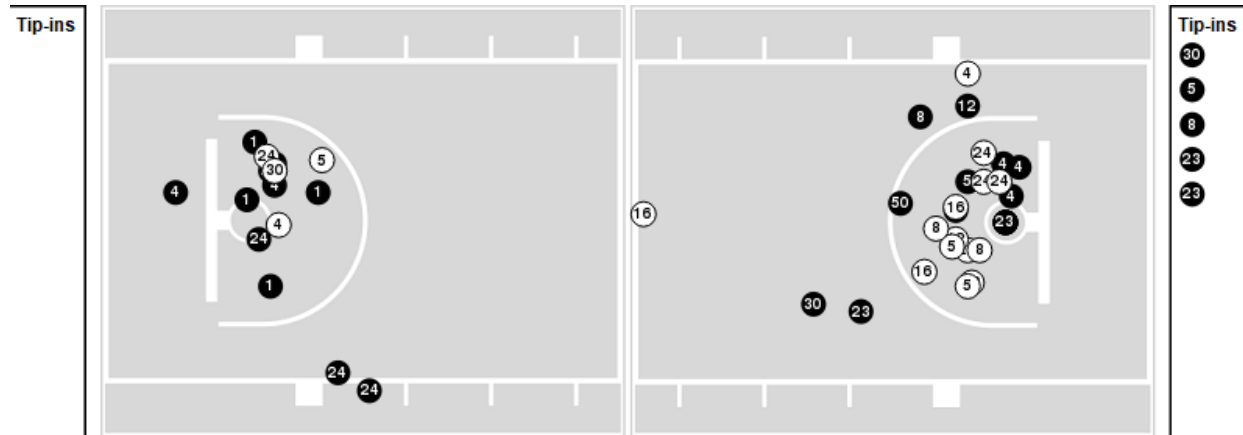

Officials: Kyle Bacon, Brandon Enterline, Alecia Murray

Players => 1, 2, 4, 5, 8, 12, 13, 14, 16, 23, 24, 30, 50 FG Types=>All Results=>All

LSU

All Field Goals

Blow Up Chart

● Made ○ Missed N - Player Number