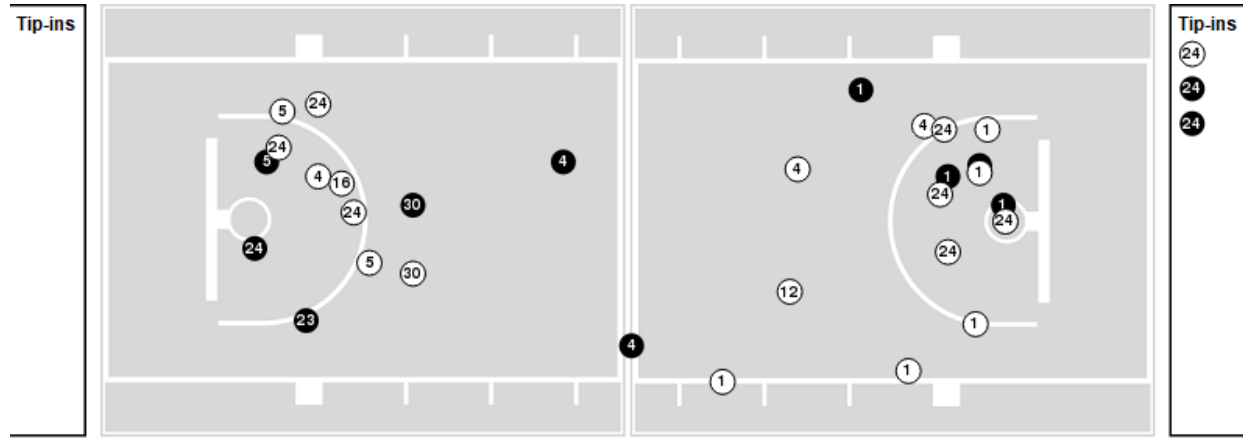

Blow Up Chart

● Made   ○ Missed   N - Player Number

LSU	M/A	%
Field Goals	23/59	39
2 Points	16/44	36
3 Points	7/15	47
Free Throws	18/24	75

LSU	M/A	%
Points in the Paint	24 (12 / 31)	39
Fast Break Points	3 (2/3)	67
Second Chance Points	20 (11/16)	69
Effective FG%	45