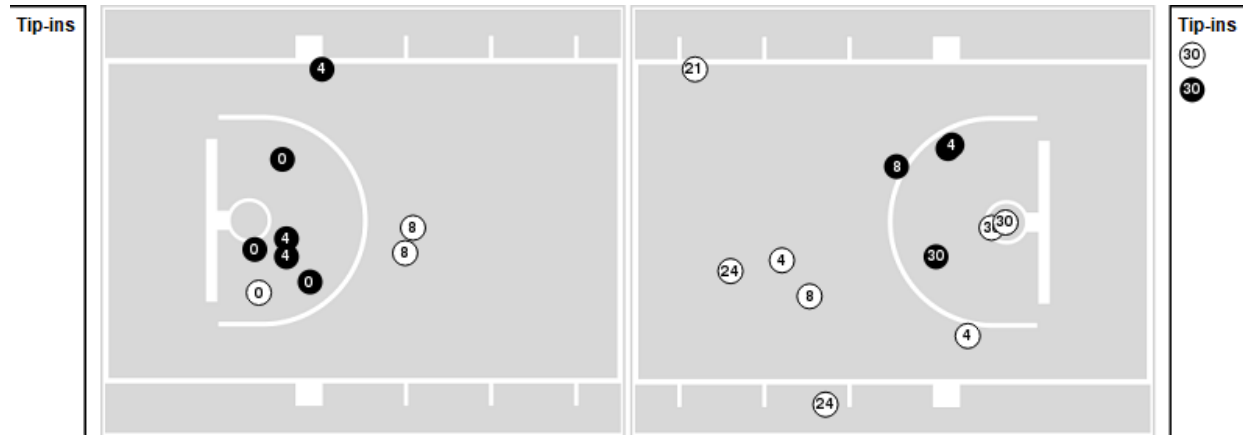

Blow Up Chart

● Made ○ Missed N - Player Number

Missouri	M/A	%
Field Goals	21/52	40
2 Points	15/33	45
3 Points	6/19	32
Free Throws	12/19	63

Missouri	M/A	%
Points in the Paint	20 (10 / 19)	53
Fast Break Points	7 (4/5)	80
Second Chance Points	3 (2/9)	22
Effective FG%	46