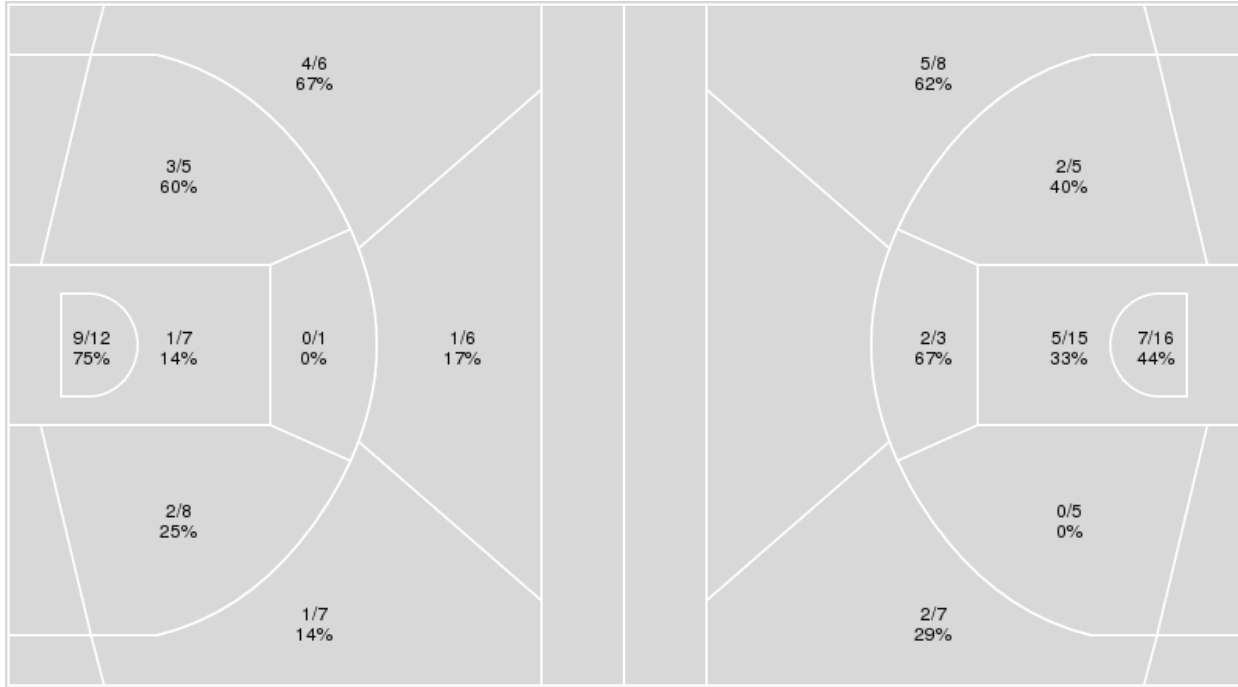

LSU at Missouri

02/06/25 Mizzou Arena, Columbia
2024-25 Women's Basketball

Officials: Denise Brooks, Brian Hall, Timothy Daley

{ Players => 0, 1, 2, 4, 5, 6, 7, 8, 11, 12, 21, 23, 24, 30, 34; } FG Types { Players => All; } FG Types => All; Results => All;
=> All; Results => All;

Missouri

LSU

Missouri	M/A	%
Field Goals	21/52	40
2 Points	15/33	45
3 Points	6/19	32
Free Throws	12/19	63

LSU	M/A	%
Field Goals	23/59	39
2 Points	16/44	36
3 Points	7/15	47
Free Throws	18/24	75