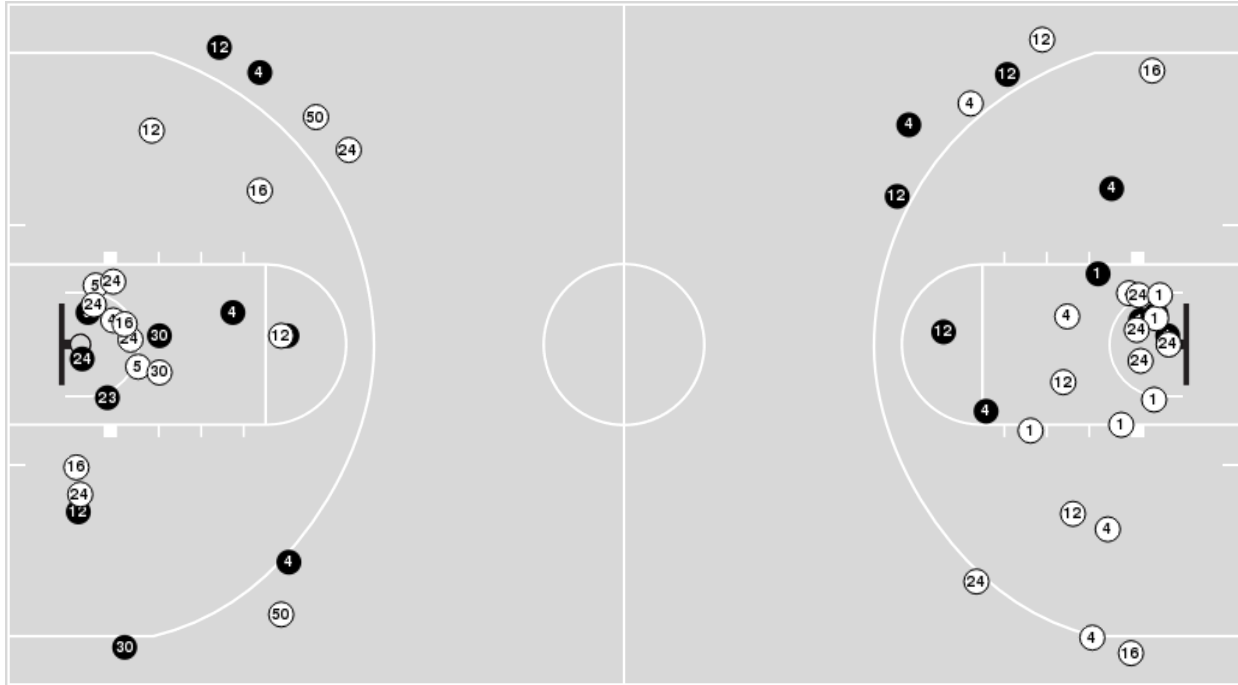

Players => AllFG Types=>AllResults=>All
LSU

All Field Goals