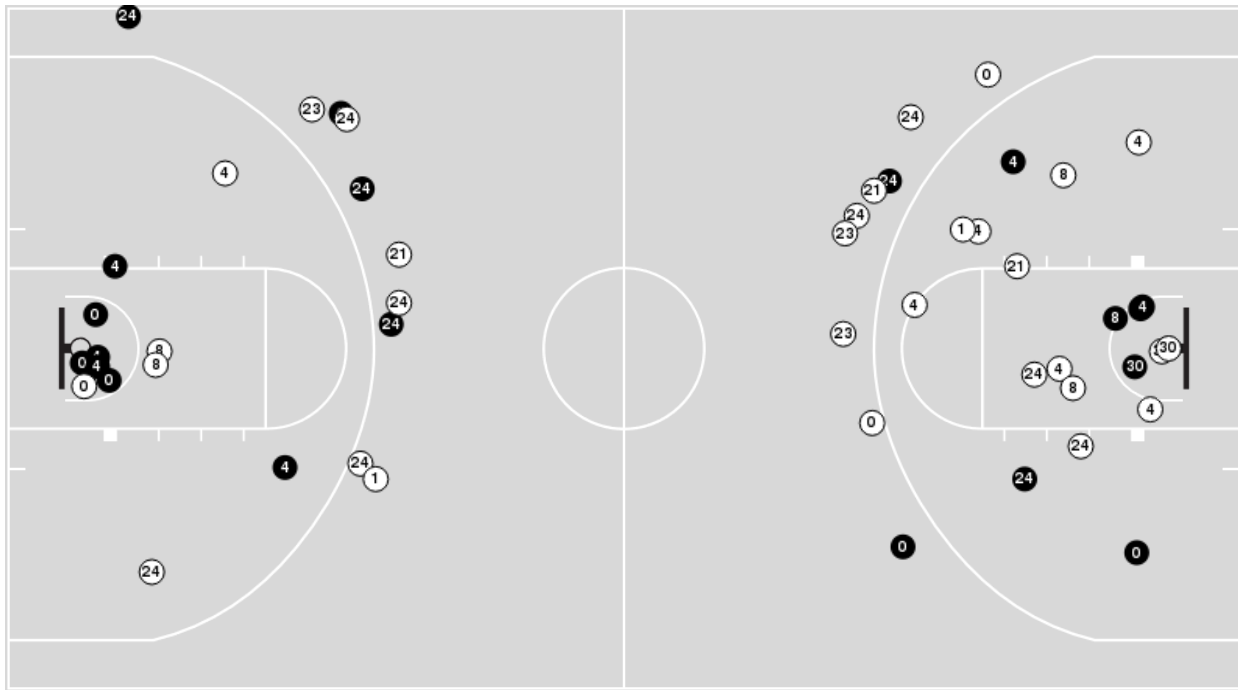

Players => 0, 1, 2, 4, 5, 6, 7, 8, 11, 12, 21, 23, 24, 30, 34FG Types=>AllResults=>All

Missouri

All Field Goals