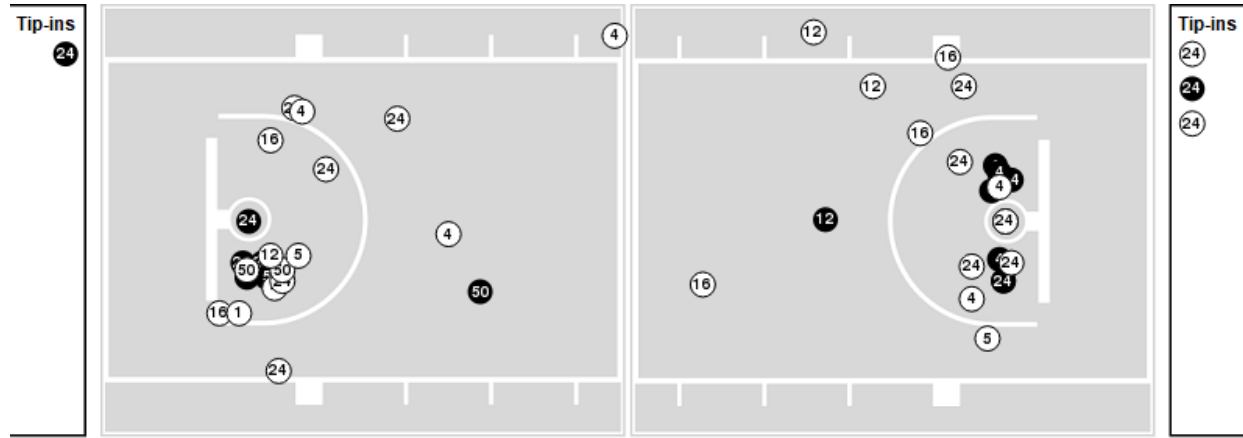

Blow Up Chart

● Made ○ Missed N - Player Number

LSU	M/A	%
Field Goals	23/77	30
2 Points	20/63	32
3 Points	3/14	21
Free Throws	7/9	78

LSU	M/A	%
Points in the Paint	32 (16 / 43)	37
Fast Break Points	6 (3/3)	100
Second Chance Points	22 (12/26)	46
Effective FG%	32