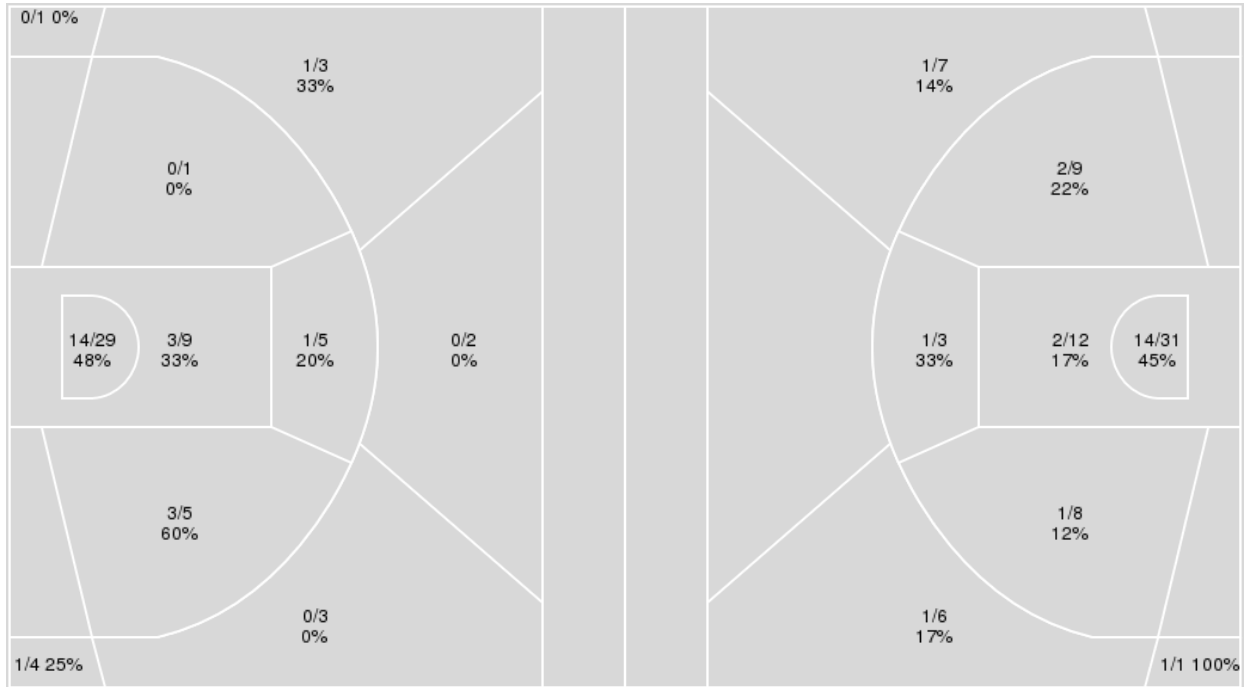

Officials: Joseph Vaszily, Katie Lukanich, Brian Garland

{ Players => 0, 1, 2, 5, 8, 12, 15, 20, 21, 23, 25, 30, 35; } FG Types => All; Results => All;

{ Players => 1, 2, 4, 5, 8, 12, 13, 14, 16, 23, 24, 30, 50; } FG Types => All; Results => All;

South Carolina

LSU

South Carolina	M/A	%
Field Goals	23/62	37
2 Points	21/49	43
3 Points	2/13	15
Free Throws	18/26	69

LSU	M/A	%
Field Goals	23/77	30
2 Points	20/63	32
3 Points	3/14	21
Free Throws	7/9	78