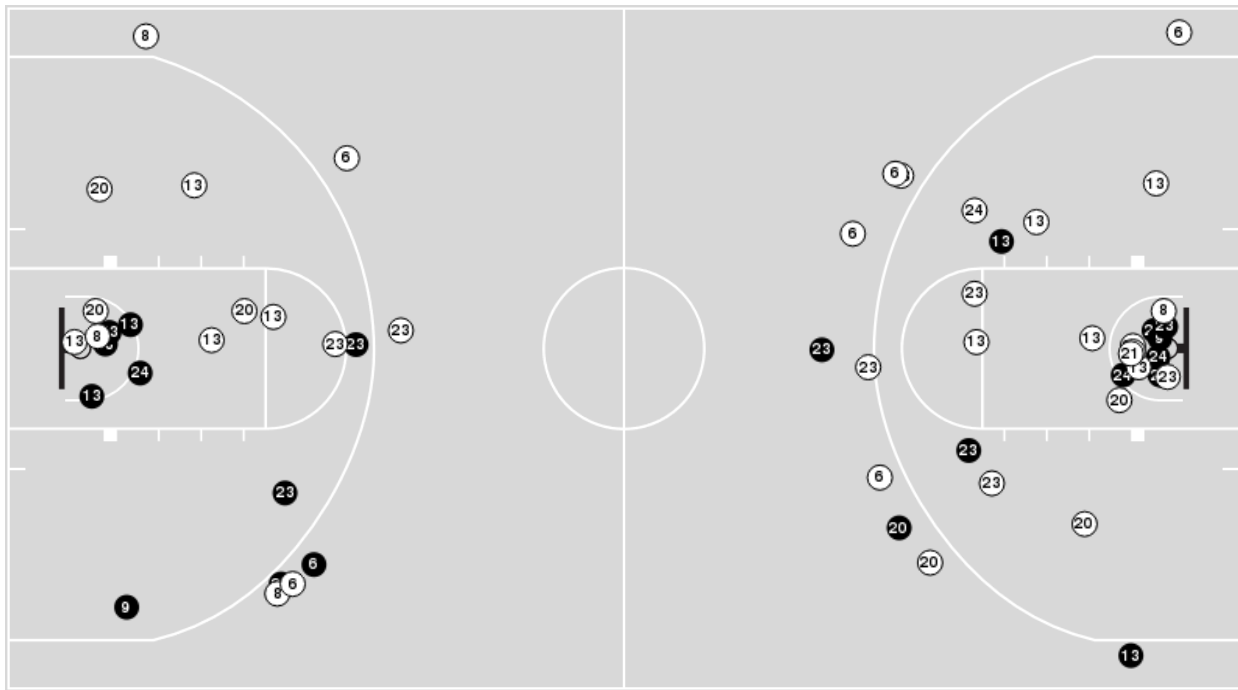

Players => 3, 5, 6, 8, 9, 12, 13, 20, 21, 22, 23, 24FG Types=>AllResults=>All

Florida

All Field Goals