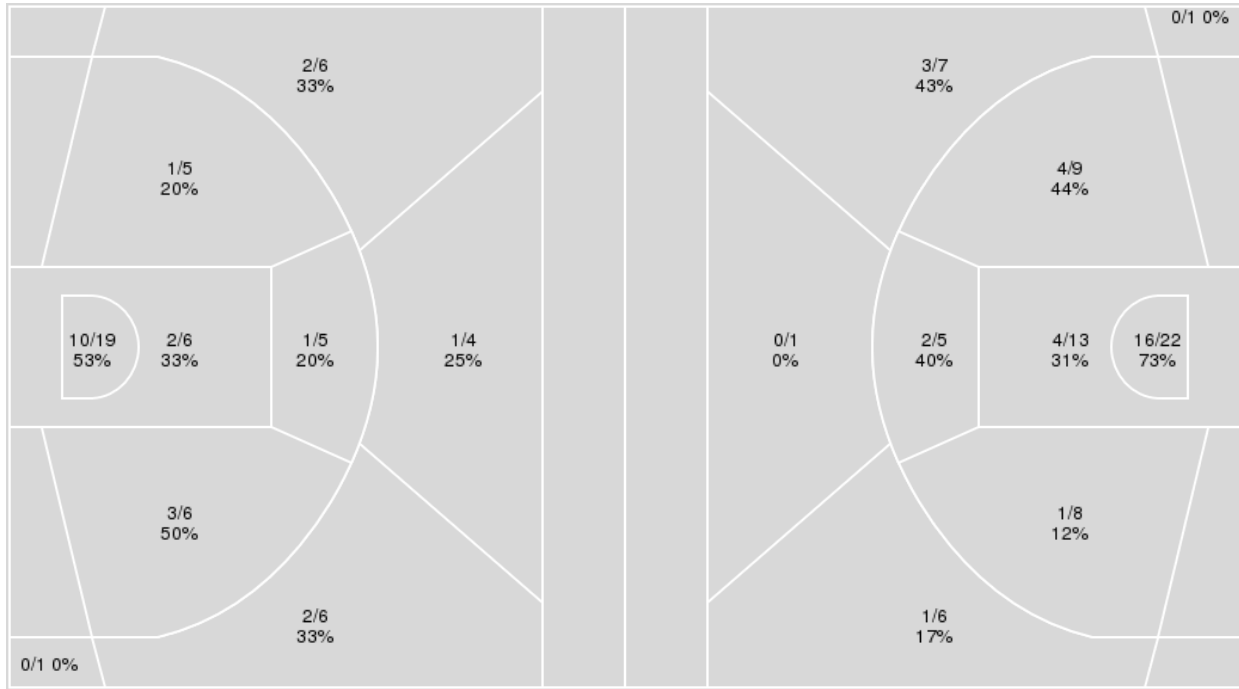

LSU at Florida

01/19/25 Exactech Arena at Stephen C. O'Connell Center, Gainesville
2024-25 Women's Basketball

Game Time: 1:00 PM
Game Duration: 1:51
Attendance: 6,568

Officials: Natasha Camy, Margaret Tieman, Brandon Enterline

{ Players => 3, 5, 6, 8, 9, 12, 13, 20, 21, 22, 23, 24; } FG Types => All;
Results => All;

{ Players => 1, 2, 4, 5, 8, 12, 13, 14, 16, 23, 24, 30, 50; } FG Types =>
All; Results => All;

Florida

LSU

Florida	M/A	%
Field Goals	22/58	38
2 Points	17/41	41
3 Points	5/17	29
Free Throws	14/18	78

LSU	M/A	%
Field Goals	31/72	43
2 Points	27/57	47
3 Points	4/15	27
Free Throws	14/23	61