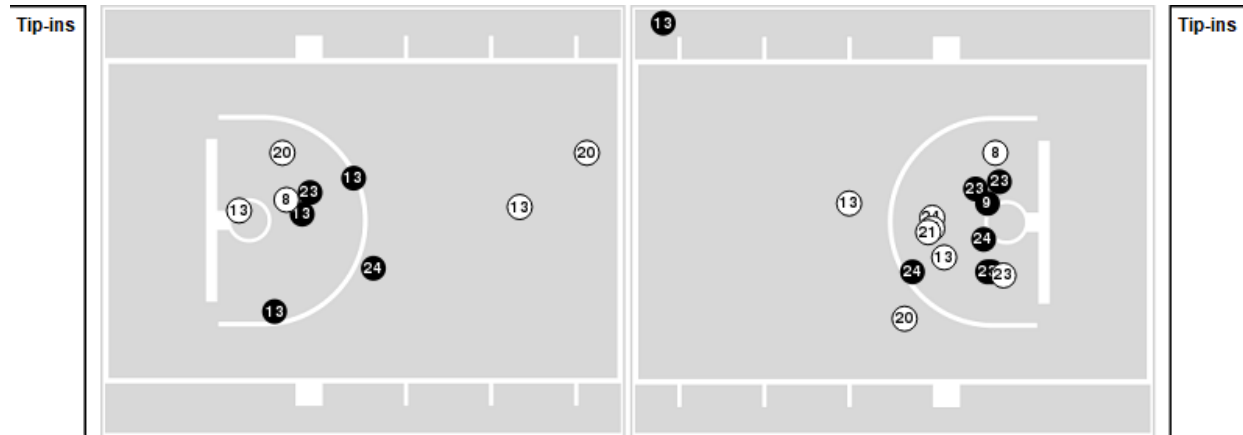

Blow Up Chart

● Made ○ Missed N - Player Number

Florida	M/A	%
Field Goals	22/58	38
2 Points	17/41	41
3 Points	5/17	29
Free Throws	14/18	78

Florida	M/A	%
Points in the Paint	24 (12 / 25)	48
Fast Break Points	12 (5/5)	100
Second Chance Points	13 (9/15)	60
Effective FG%	42