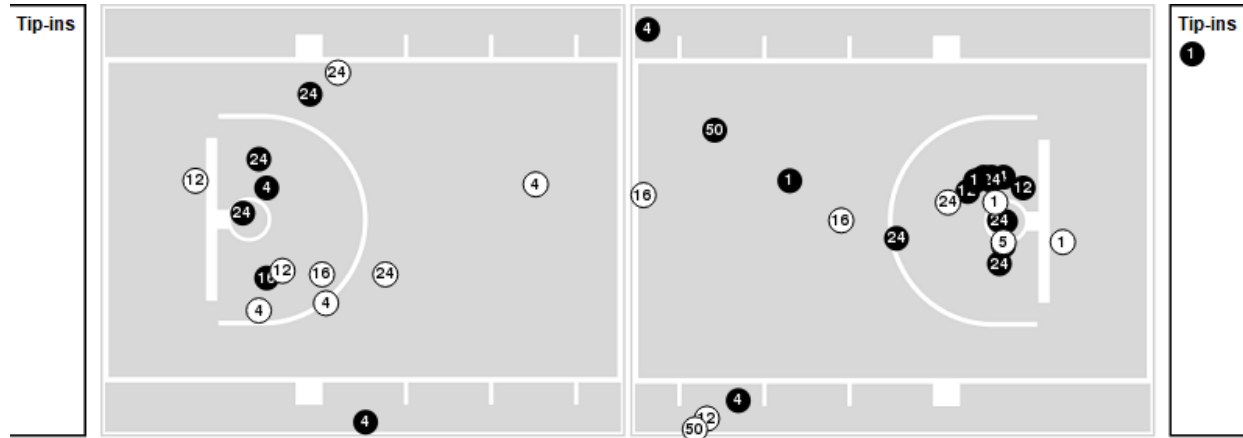

Blow Up Chart

● Made ○ Missed N - Player Number

LSU	M/A	%
Field Goals	31/72	43
2 Points	27/57	47
3 Points	4/15	27
Free Throws	14/23	61

LSU	M/A	%
Points in the Paint	40 (20 / 35)	57
Fast Break Points	26 (14/14)	100
Second Chance Points	17 (10/20)	50
Effective FG%	46