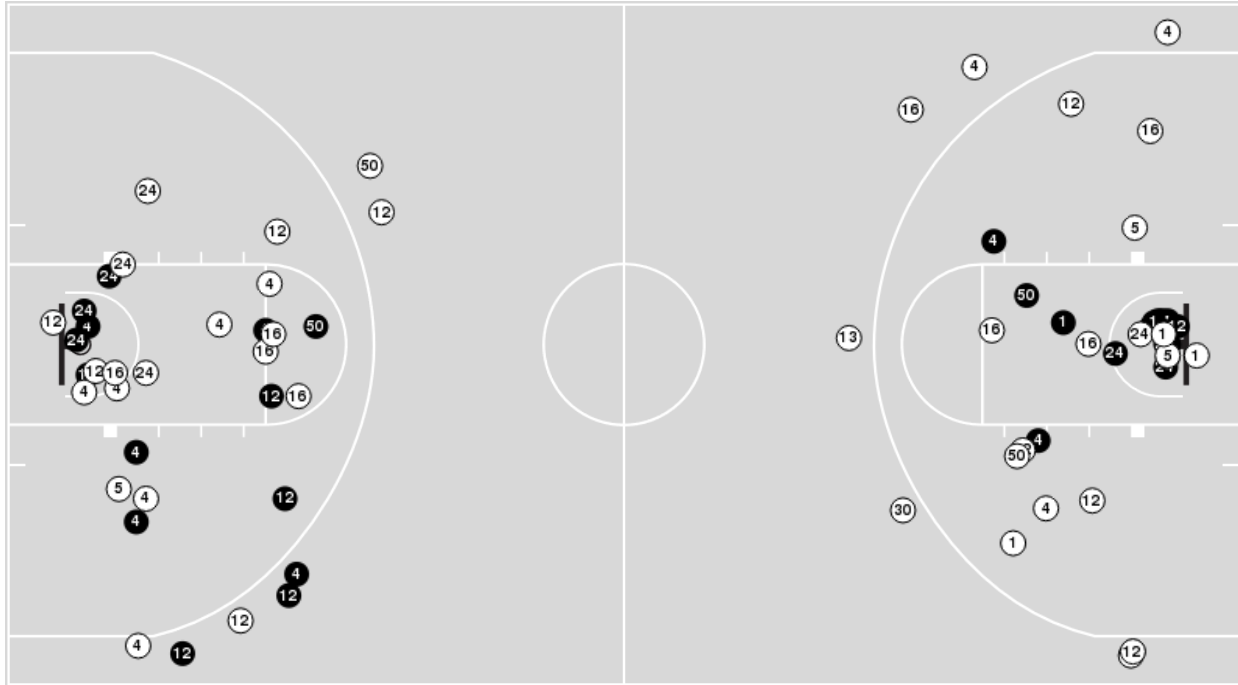

LSU at Florida

01/19/25 Exactech Arena at Stephen C. O'Connell Center, Gainesville
2024-25 Women's Basketball

Game Time: 1:00 PM
Game Duration: 1:51
Attendance: 6,568

Officials: Natasha Camy, Margaret Tieman, Brandon Enterline

Players => 1, 2, 4, 5, 8, 12, 13, 14, 16, 23, 24, 30, 50FG Types=>AllResults=>All

LSU

All Field Goals