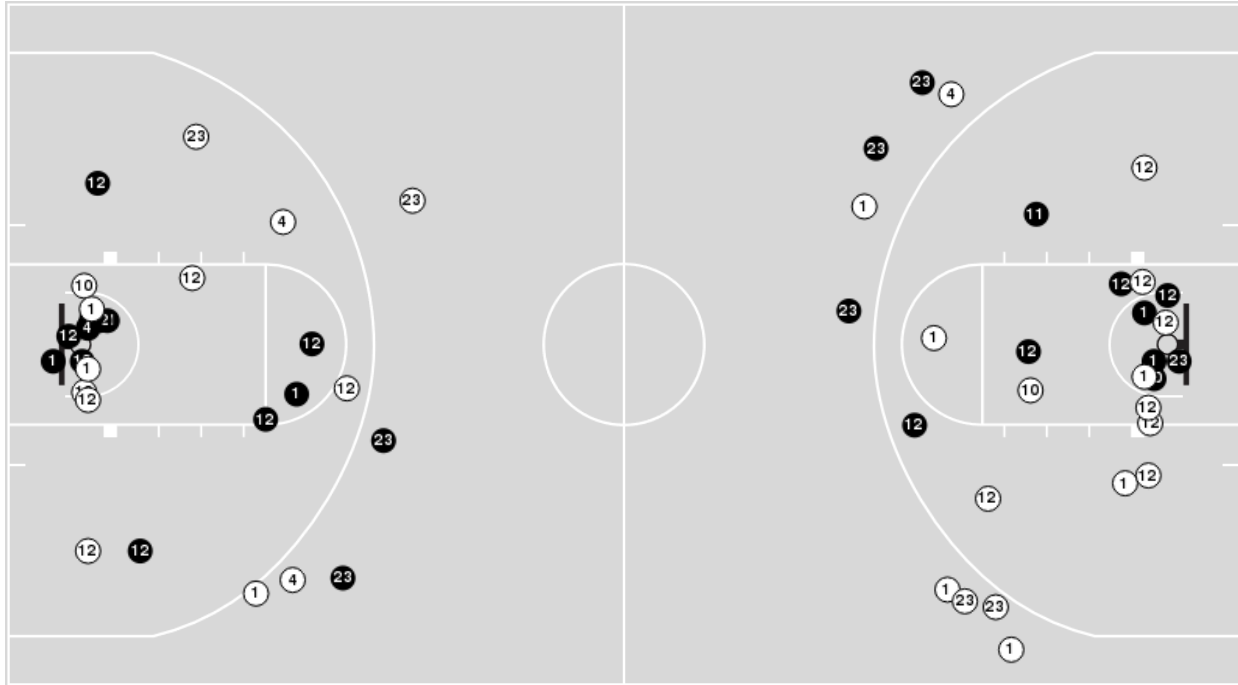

Officials: Joseph Vaszily, Katie Lukanich, Ify Seales

Players => 1, 2, 4, 5, 10, 11, 12, 13, 14, 23, 24, 30, 35FG Types=>AllResults=>All

Vanderbilt

All Field Goals