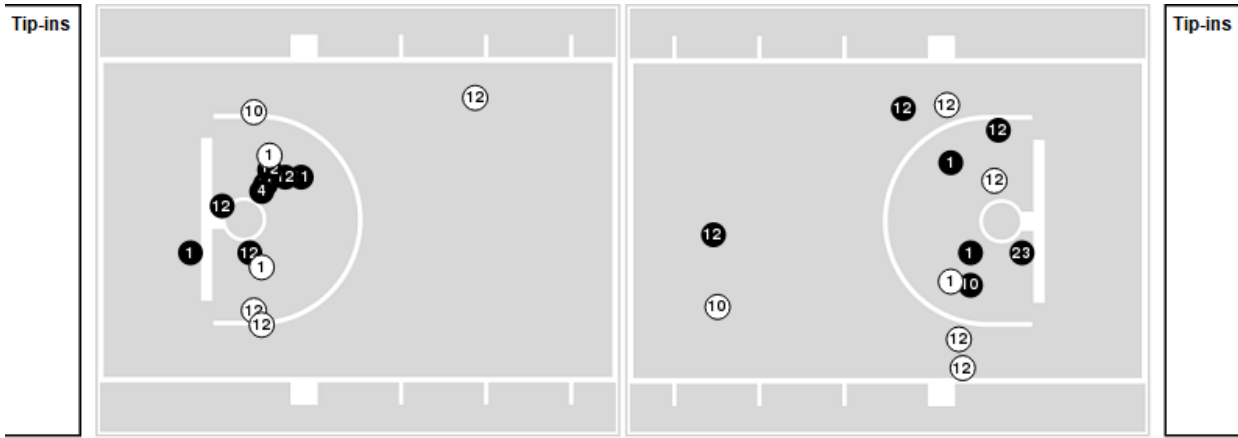

**Officials:** Joseph Vaszily, Katie Lukanich, Ify Seales

Players => 1, 2, 4, 5, 10, 11, 12, 13, 14, 23, 24, 30, 35FG Types=>AllResults=>All

**Vanderbilt**

**All Field Goals**

**Blow Up Chart**

**N** Made    **O** Missed    **N** - Player Number