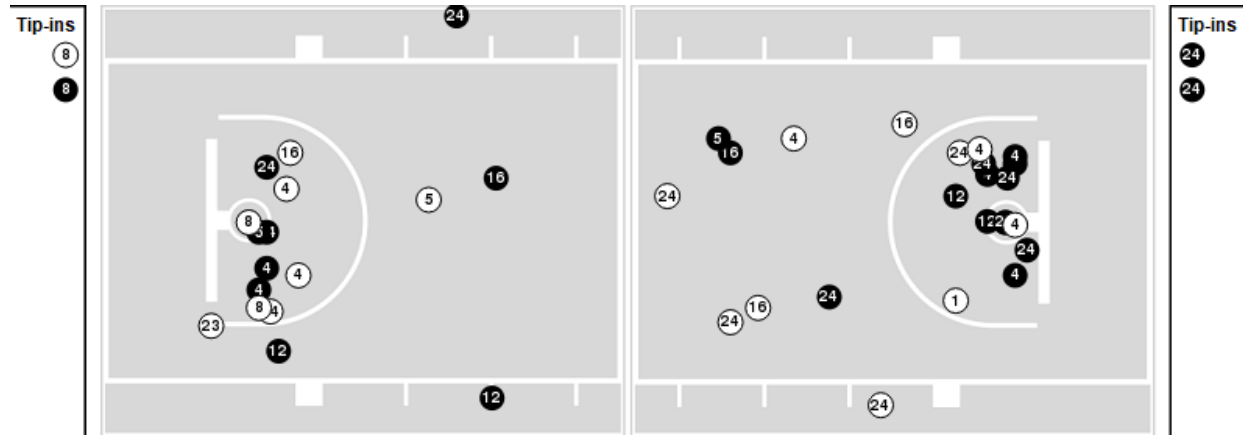

**Officials:** Joseph Vaszily, Katie Lukanich, Ify Seales

Players => 1, 2, 4, 5, 8, 12, 13, 14, 16, 23, 24, 30, 50 FG Types=>All Results=>All

**LSU**

**All Field Goals**

**Blow Up Chart**

● Made    ○ Missed    N - Player Number