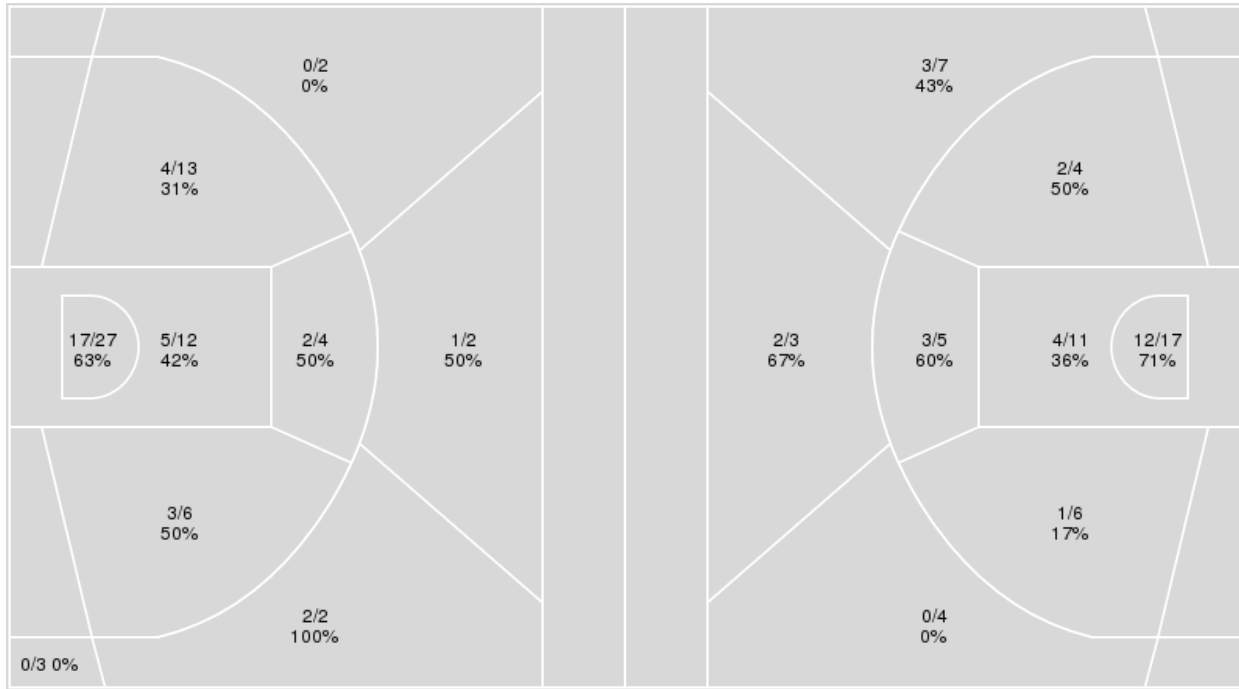

Vanderbilt at LSU

01/13/25 Maravich Assembly Center, Baton Rouge
2024-25 Women's Basketball

Game Time: 6:00 PM
Game Duration: 2:02
Attendance: 10,201

Officials: Joseph Vaszily, Katie Lukanich, Ify Seales

{ Players => 1, 2, 4, 5, 8, 12, 13, 14, 16, 23, 24, 30, 50; } FG Types => All; Results => All;

{ Players => 1, 2, 4, 5, 10, 11, 12, 13, 14, 23, 24, 30, 35; } FG Types => All; Results => All;

LSU

Vanderbilt

LSU	M/A	%
Field Goals	34/71	48
2 Points	31/62	50
3 Points	3/9	33
Free Throws	12/18	67

Vanderbilt	M/A	%
Field Goals	27/57	47
2 Points	22/43	51
3 Points	5/14	36
Free Throws	18/22	82