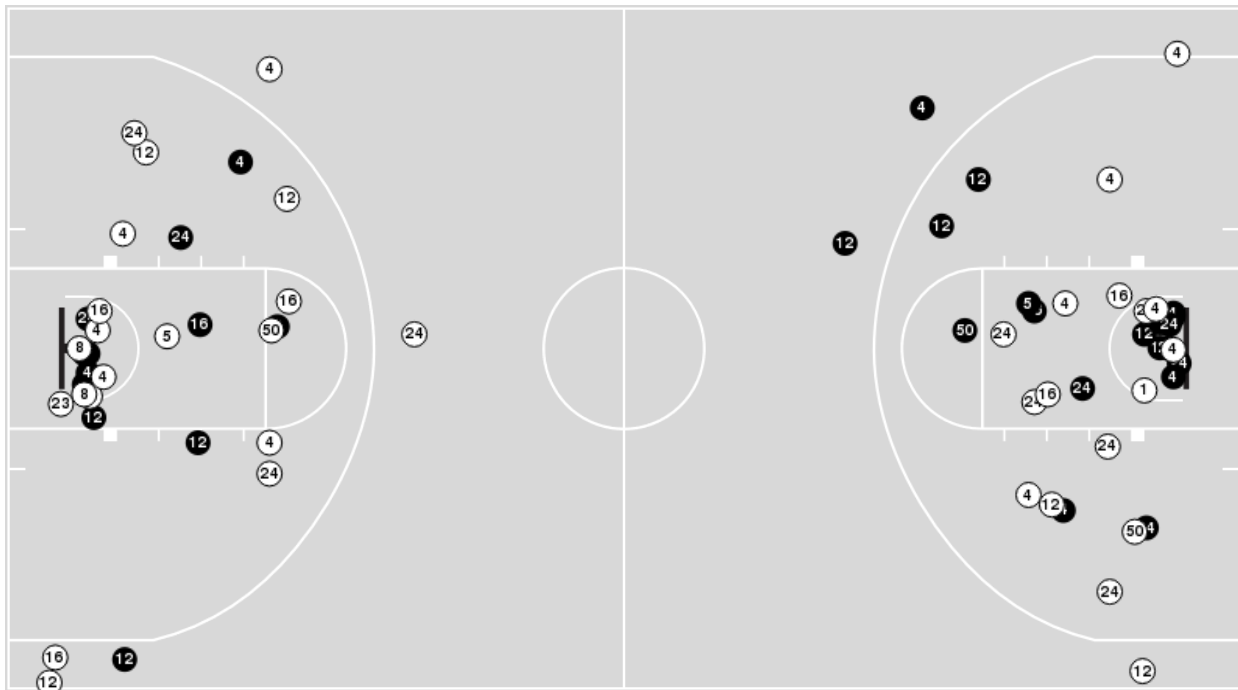

Officials: Joseph Vaszily, Katie Lukanich, Ify Seales

Players => 1, 2, 4, 5, 8, 12, 13, 14, 16, 23, 24, 30, 50 FG Types=>All Results=>All

LSU

All Field Goals