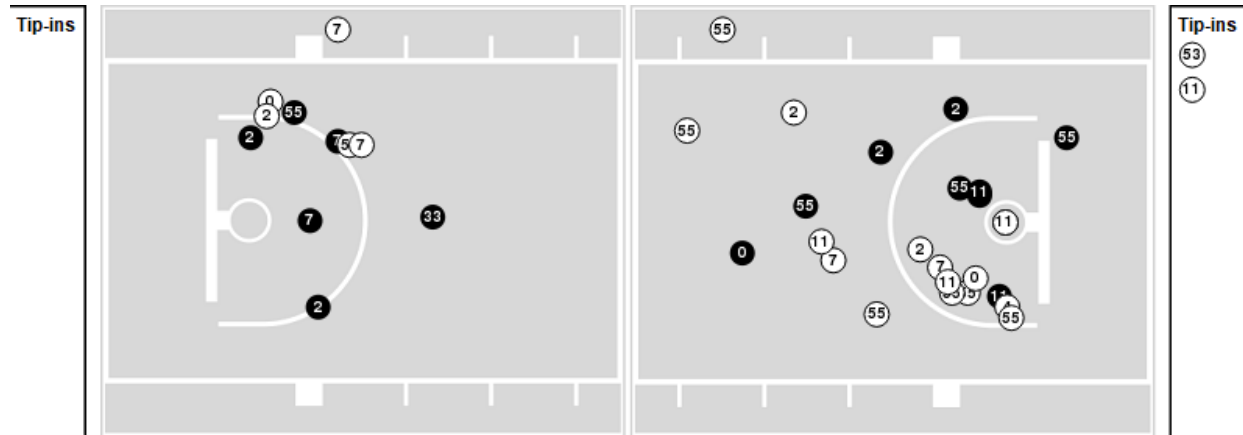

Officials: Eric Brewton, Timothy Greene, Teresa Stuck

Players => 0, 1, 2, 4, 5, 7, 10, 11, 12, 13, 15, 21, 33, 53, 55 FG Types=>All Results=>All

Tennessee

All Field Goals

Blow Up Chart

● Made ○ Missed N - Player Number