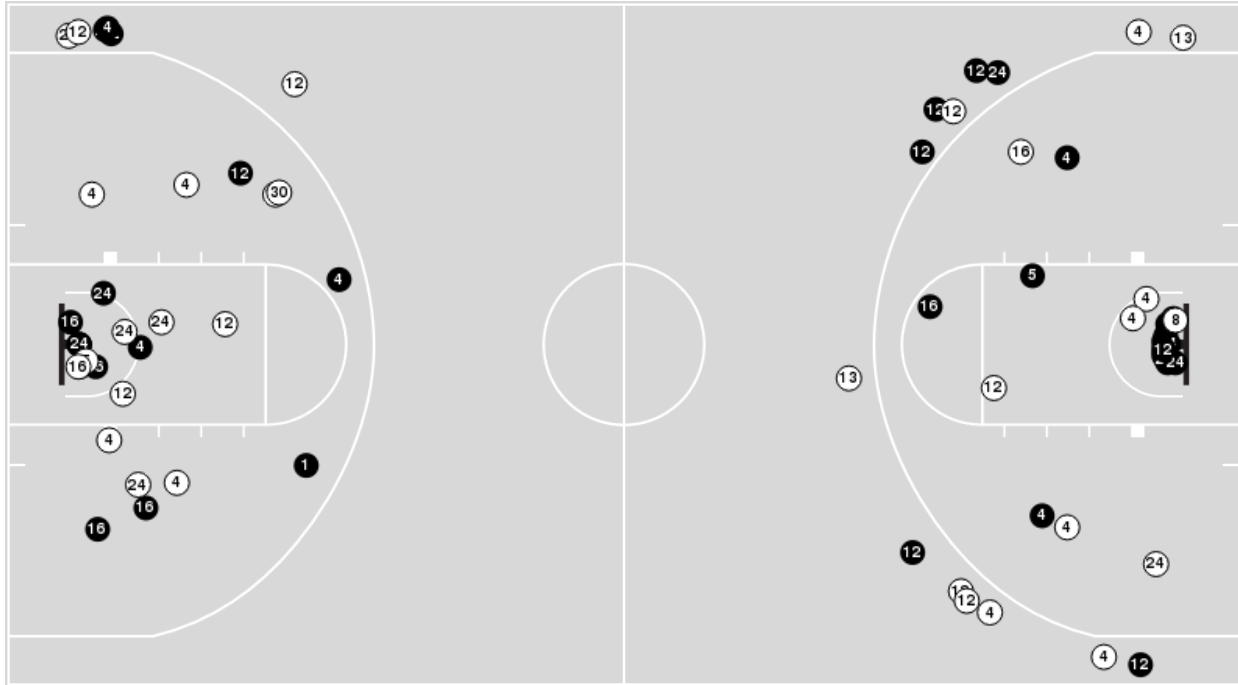

Officials: Glna Cross, Fatou Cissoko-Stephens, Sarah Williams

Players => AllFG Types=>AllResults=>All
LSU

All Field Goals