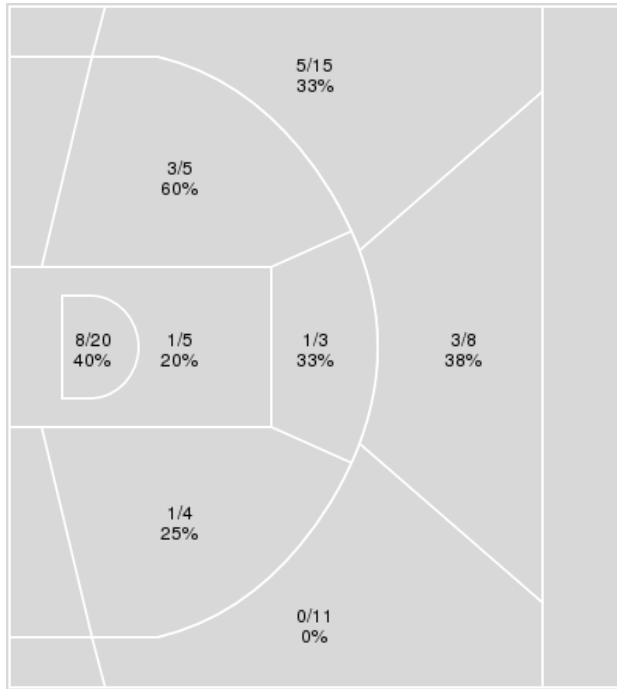

Officials: Glna Cross, Fatou Cissoko-Stephens, Sarah Williams

{ Players => 0, 1, 2, 3, 4, 5, 7, 10, 13, 14, 20, 21, 22, 23, 24; } FG Types { Players => All; } FG Types => All; Results => All;
=> All; Results => All;

Seton Hall