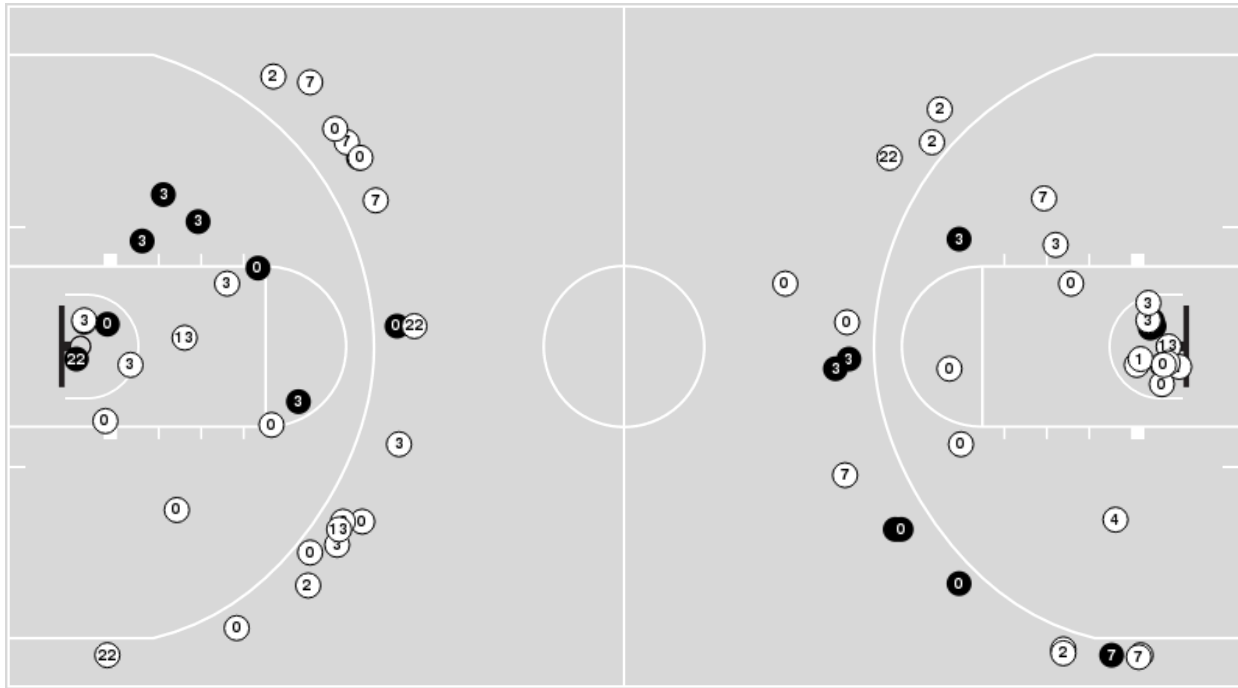

Officials: Glna Cross, Fatou Cissoko-Stephens, Sarah Williams

Players => 0, 1, 2, 3, 4, 5, 7, 10, 13, 14, 20, 21, 22, 23, 24FG Types=>AllResults=>All

Seton Hall

All Field Goals