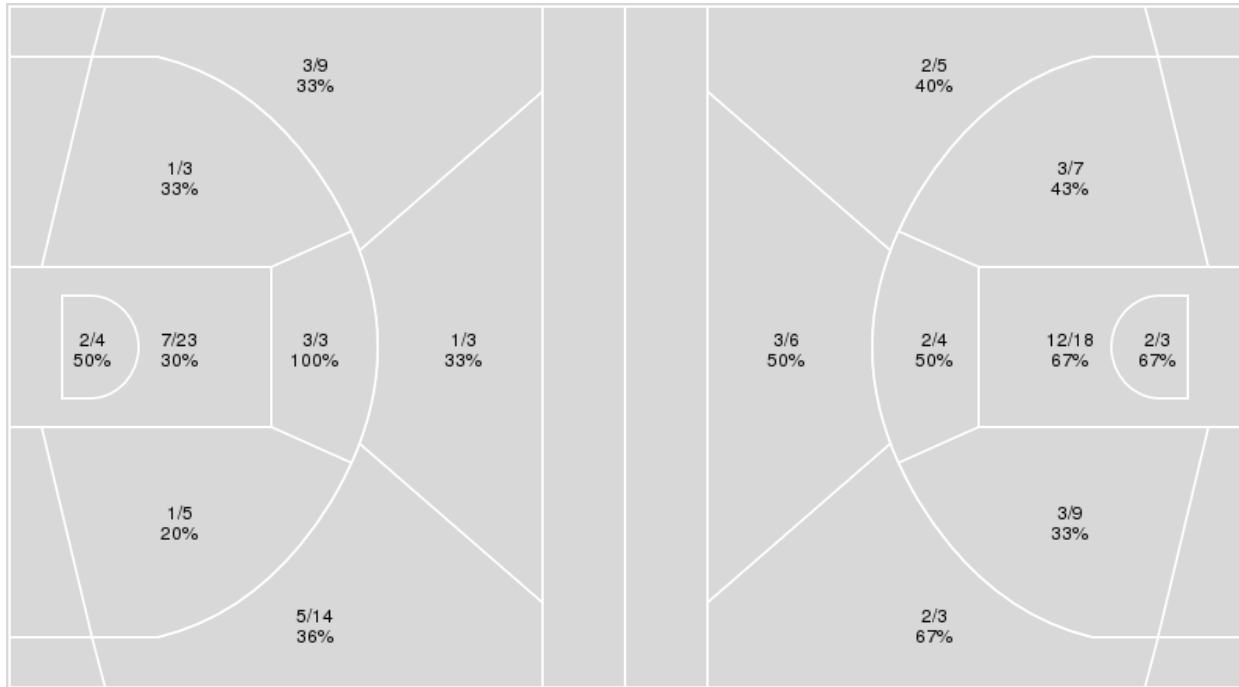

Officials: Chuck Gonzalez, Josh Howell, Kylie Galloway

{ Players => 0, 1, 3, 10, 11, 12, 15, 18, 21, 22, 24, 35, 42; } FG Types => All; Results => All;

{ Players => 1, 2, 4, 5, 8, 12, 13, 14, 16, 23, 24, 30, 50; } FG Types => All; Results => All;

NC State

LSU

NC State	M/A	%
Field Goals	23/64	36
2 Points	14/38	37
3 Points	9/26	35
Free Throws	10/13	77

LSU	M/A	%
Field Goals	29/55	53
2 Points	22/41	54
3 Points	7/14	50
Free Throws	17/20	85