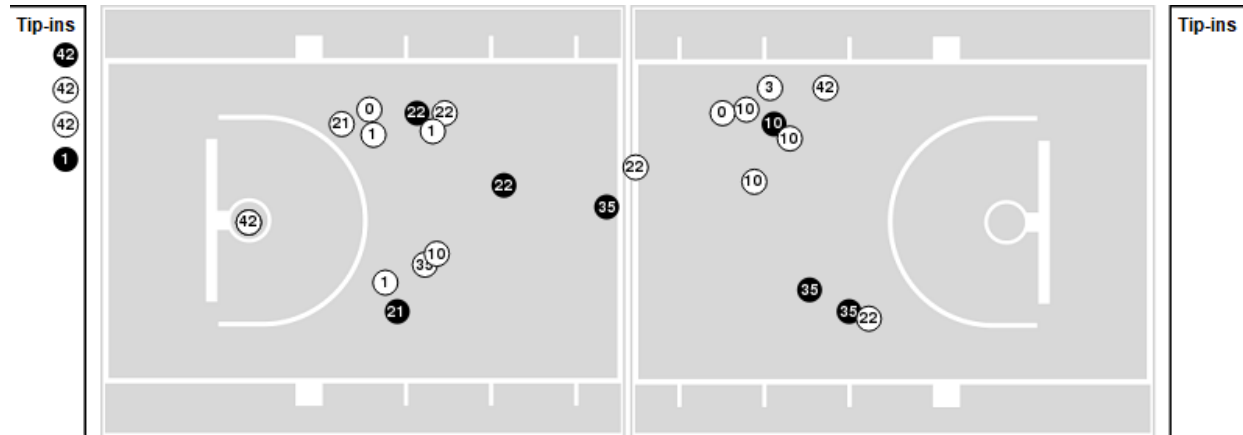

Officials: Chuck Gonzalez, Josh Howell, Kylie Galloway

Players => 0, 1, 3, 10, 11, 12, 15, 18, 21, 22, 24, 35, 42 FG Types=>All Results=>All

NC State

All Field Goals

Blow Up Chart

● Made ○ Missed N - Player Number