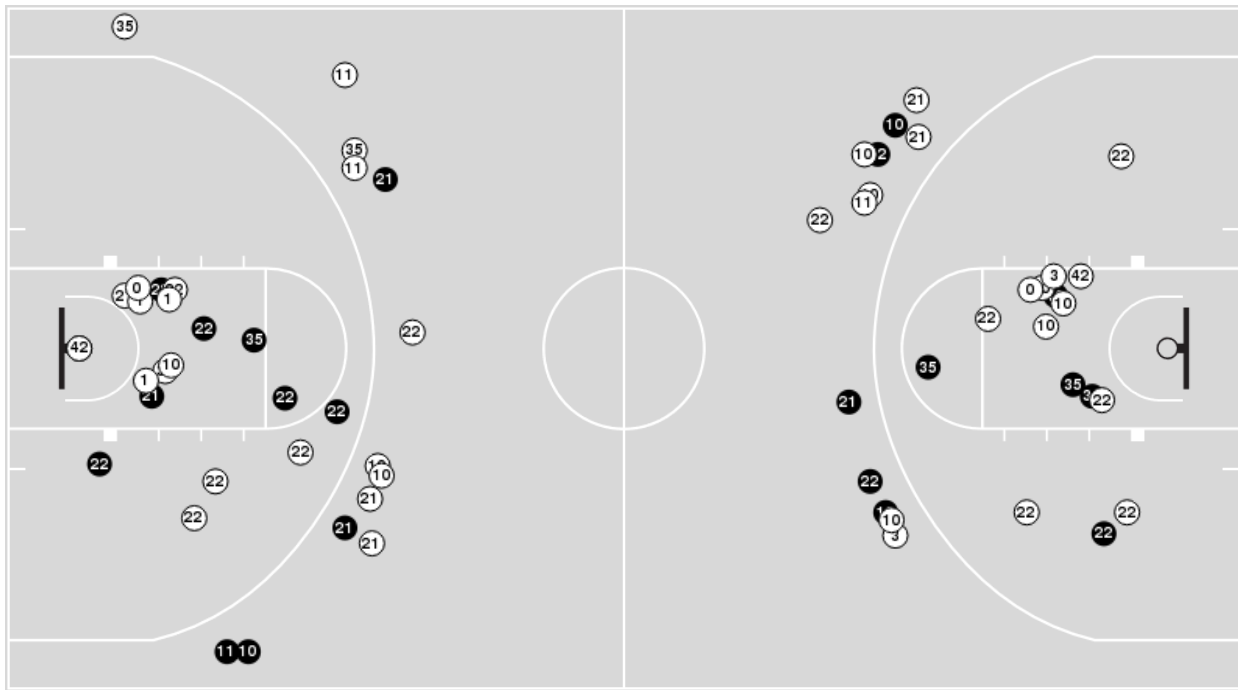

Officials: Chuck Gonzalez, Josh Howell, Kylie Galloway

Players => 0, 1, 3, 10, 11, 12, 15, 18, 21, 22, 24, 35, 42 FG Types=>All Results=>All

NC State

All Field Goals