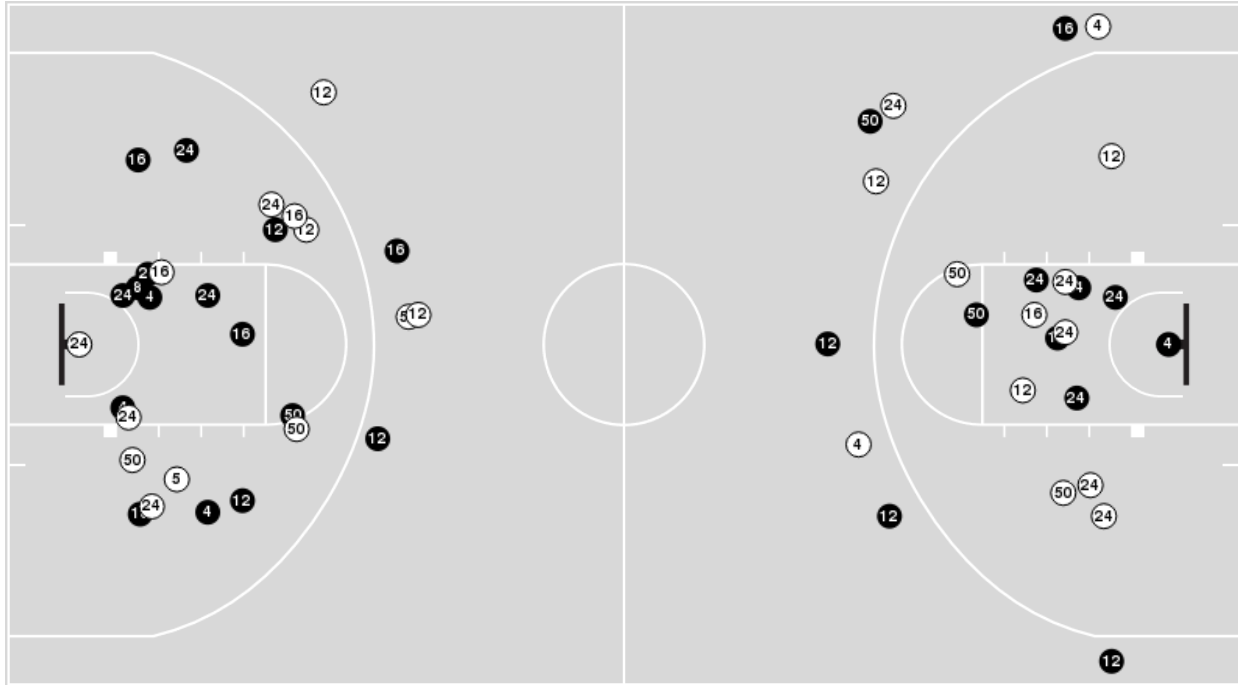

Officials: Chuck Gonzalez, Josh Howell, Kylie Galloway

Players => 1, 2, 4, 5, 8, 12, 13, 14, 16, 23, 24, 30, 50 FG Types=>All Results=>All

LSU

All Field Goals