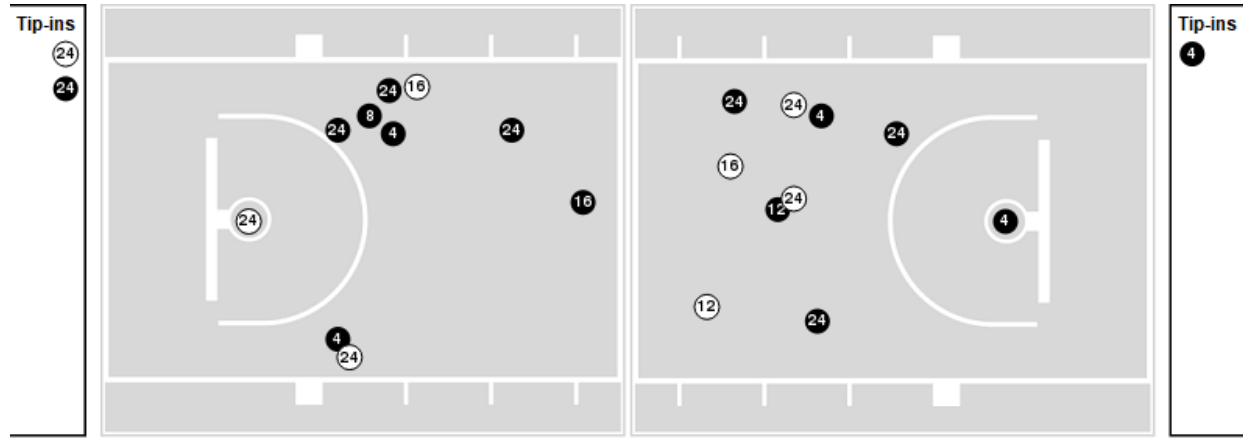

Officials: Chuck Gonzalez, Josh Howell, Kylie Galloway

Players => 1, 2, 4, 5, 8, 12, 13, 14, 16, 23, 24, 30, 50 FG Types=>All Results=>All

LSU

All Field Goals

Blow Up Chart

N Made **O** Missed N - Player Number