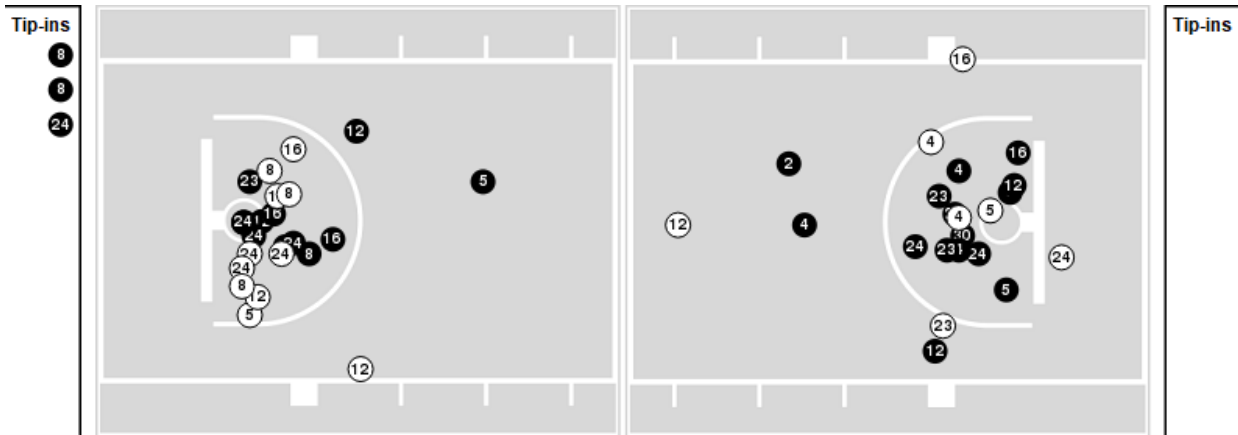

Officials: Frank Steratore, Talisa Green, Alganese G Carr.

Players => 1, 2, 4, 5, 8, 12, 13, 14, 16, 23, 24, 30, 50FG Types=>AllResults=>All

LSU

All Field Goals

Blow Up Chart

● Made ○ Missed N - Player Number