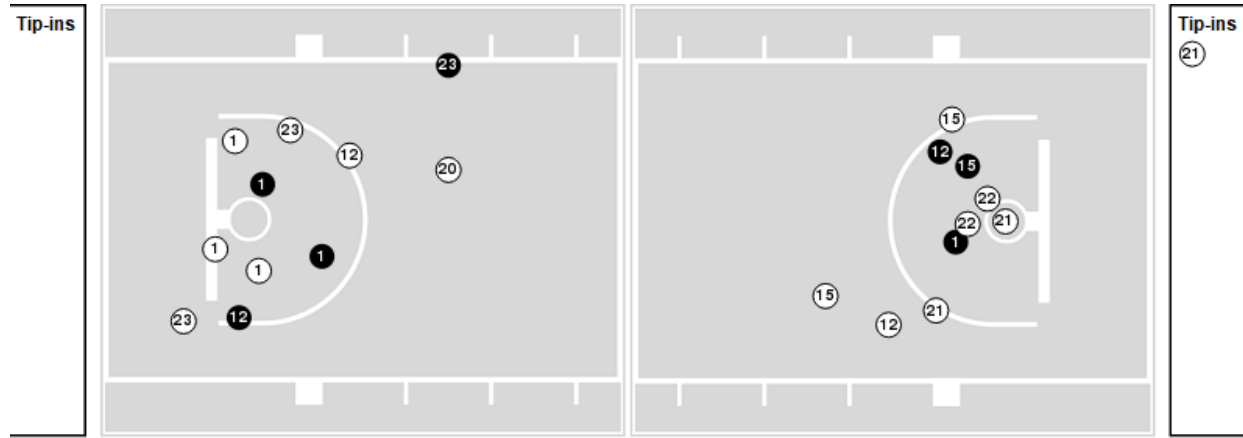

Blow Up Chart

● Made   ○ Missed   N - Player Number

Charleston So.	M/A	%
Field Goals	16/66	24
2 Points	12/35	34
3 Points	4/31	13
Free Throws	8/13	62

Charleston So.	M/A	%
Points in the Paint	12 (6 / 20)	30
Fast Break Points	7 (4/5)	80
Second Chance Points	2 (1/10)	10
Effective FG%	27