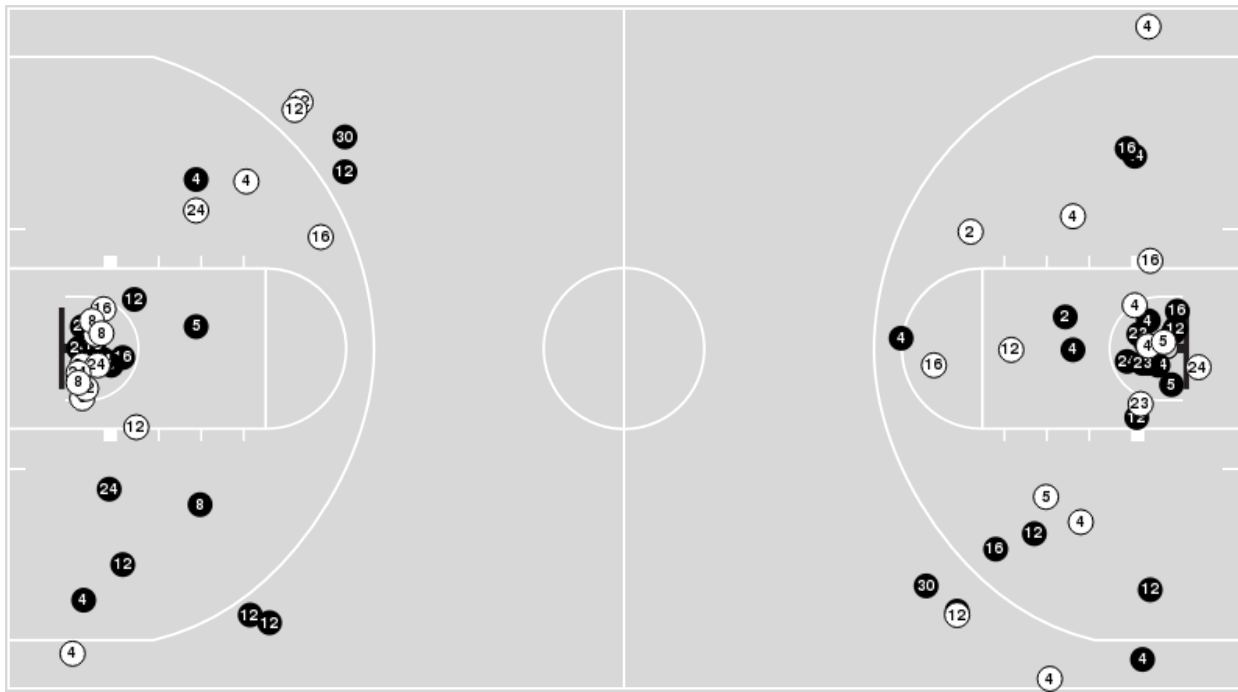

Officials: Frank Steratore, Talisa Green, Alganese G Carr.

Players => 1, 2, 4, 5, 8, 12, 13, 14, 16, 23, 24, 30, 50FG Types=>AllResults=>All

LSU

All Field Goals