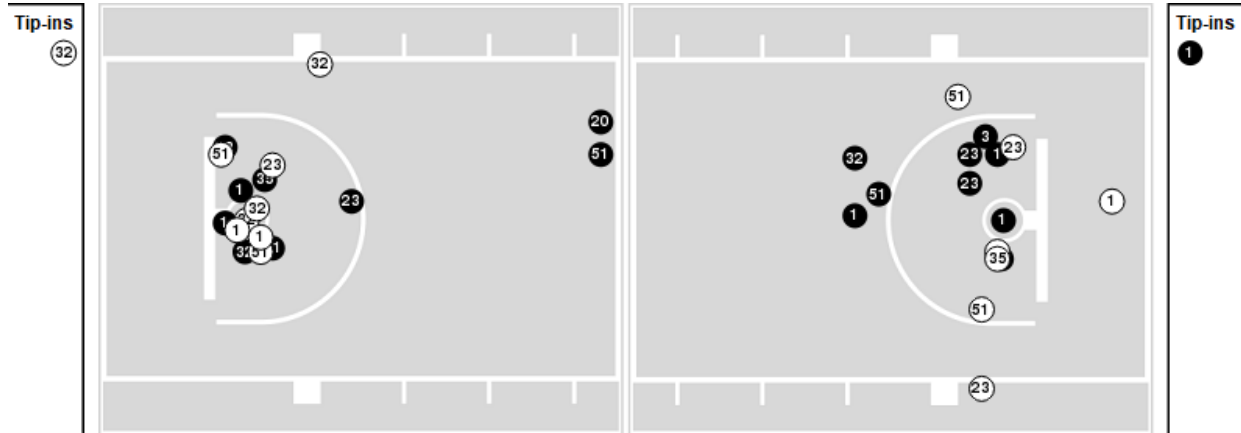

Blow Up Chart

● Made ○ Missed N - Player Number

UCLA	M/A	%
Field Goals	25/70	36
2 Points	18/38	47
3 Points	7/32	22
Free Throws	12/18	67

UCLA	M/A	%
Points in the Paint	36 (18 / 31)	58
Fast Break Points	9 (4/4)	100
Second Chance Points	5 (4/18)	22
Effective FG%	41