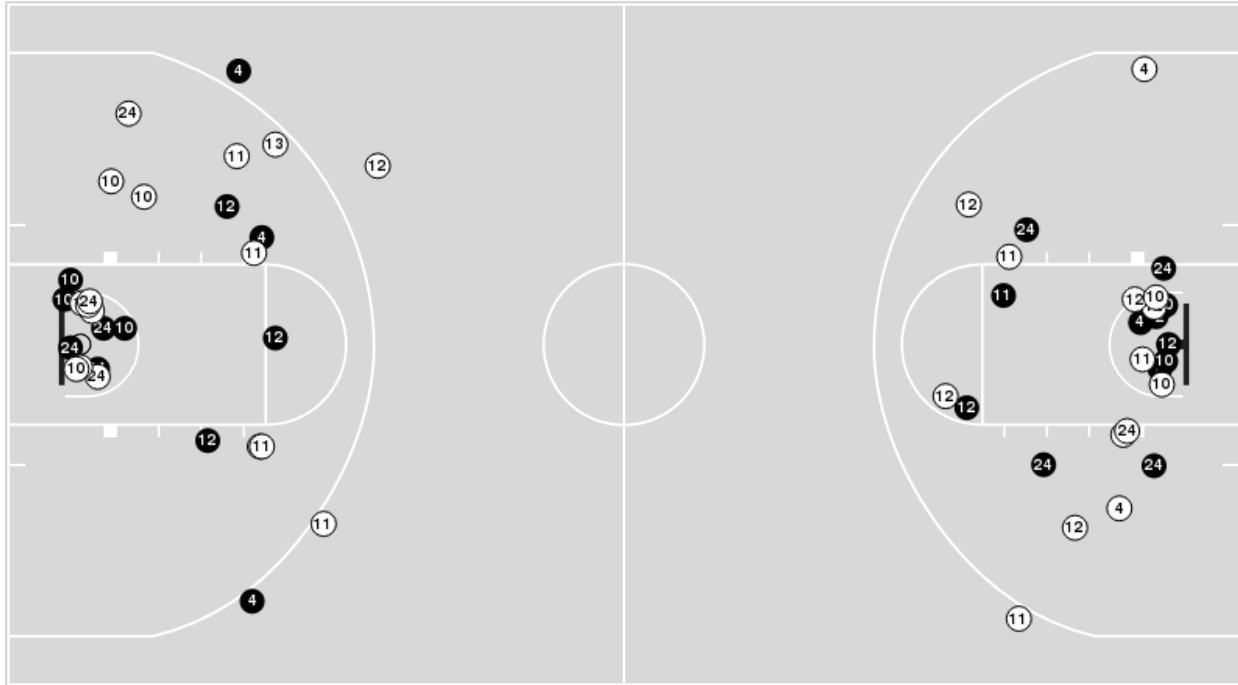

LSU at UCLA

03/30/24 MVP Arena, Albany, NY
2023-24 Women's Basketball

Officials: Tiffany Bird, William Smith, Timothy Greene

Players => 1, 2, 4, 5, 10, 11, 12, 13, 14, 20, 23, 24, 55FG Types=>AllResults=>All

LSU

All Field Goals