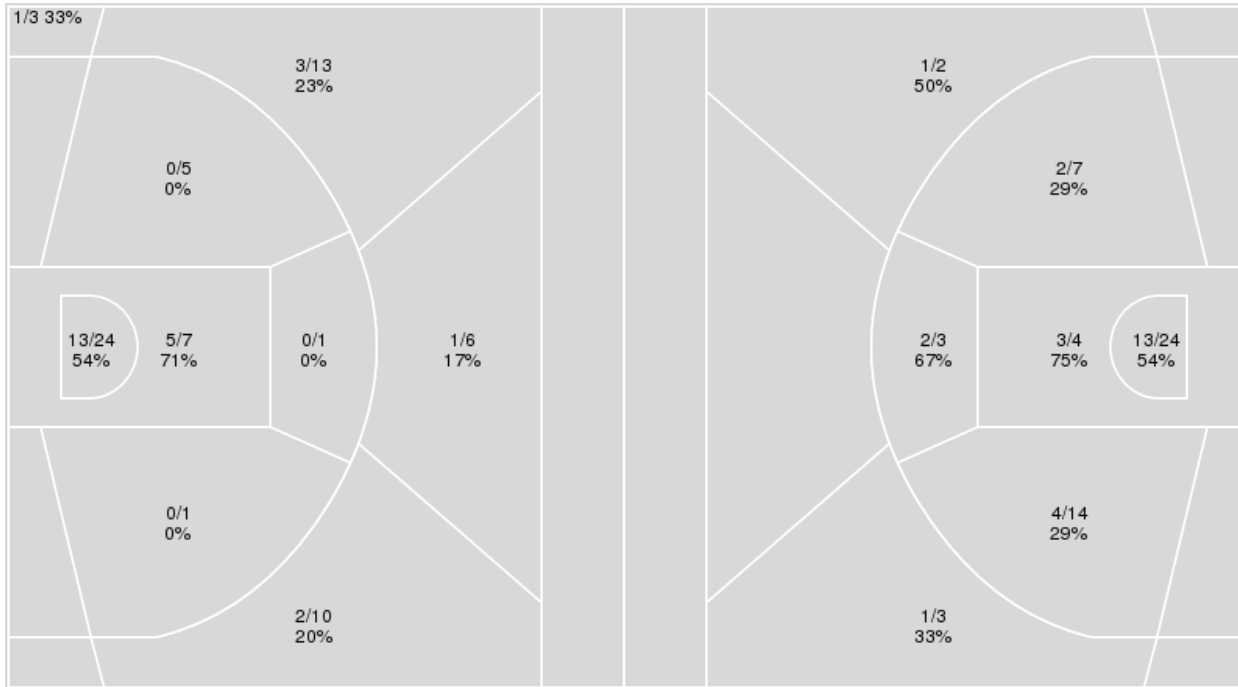

LSU at UCLA

03/30/24 MVP Arena, Albany, NY
2023-24 Women's Basketball

Officials: Tiffany Bird, William Smith, Timothy Greene

{ Players => 1, 3, 11, 20, 21, 22, 23, 32, 33, 35, 43, 51; } FG Types => All; Results => All;

{ Players => 1, 2, 4, 5, 10, 11, 12, 13, 14, 20, 23, 24, 55; } FG Types => All; Results => All;

UCLA

LSU

UCLA	M/A	%
Field Goals	25/70	36
2 Points	18/38	47
3 Points	7/32	22
Free Throws	12/18	67

LSU	M/A	%
Field Goals	26/57	46
2 Points	24/52	46
3 Points	2/5	40
Free Throws	24/31	77