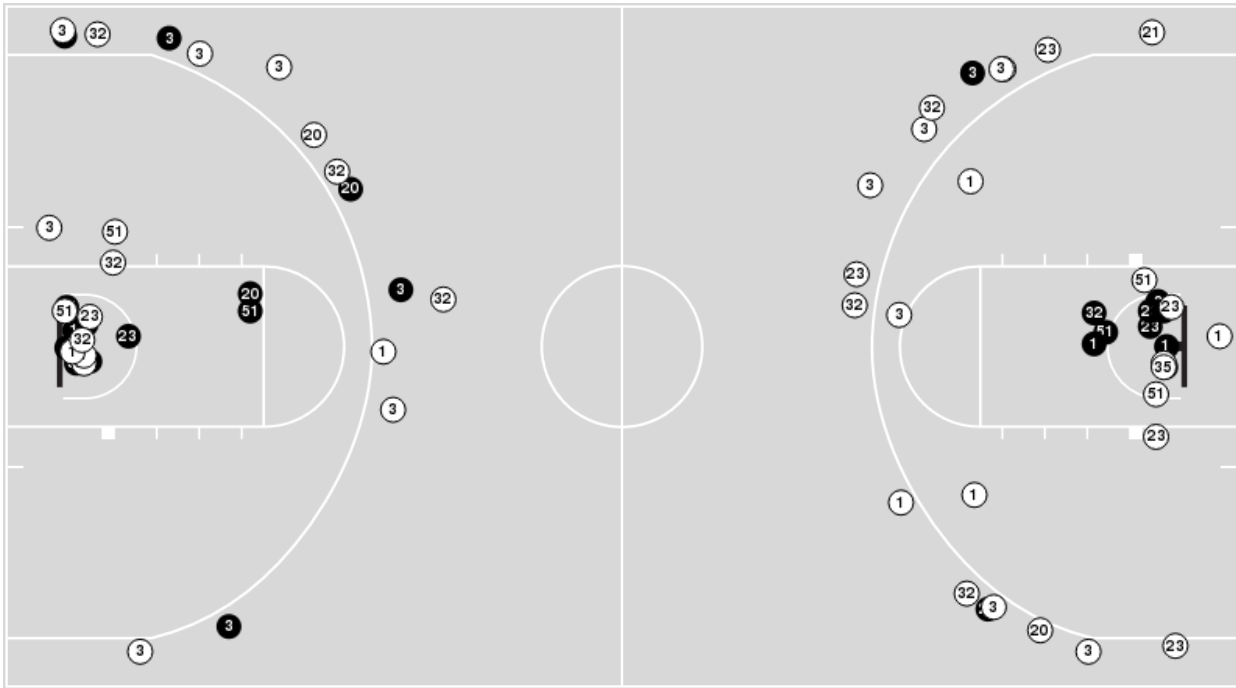

LSU at UCLA

03/30/24 MVP Arena, Albany, NY
2023-24 Women's Basketball

Officials: Tiffany Bird, William Smith, Timothy Greene

Players => 1, 3, 11, 20, 21, 22, 23, 32, 33, 35, 43, 51 FG Types=>All Results=>All

UCLA

All Field Goals