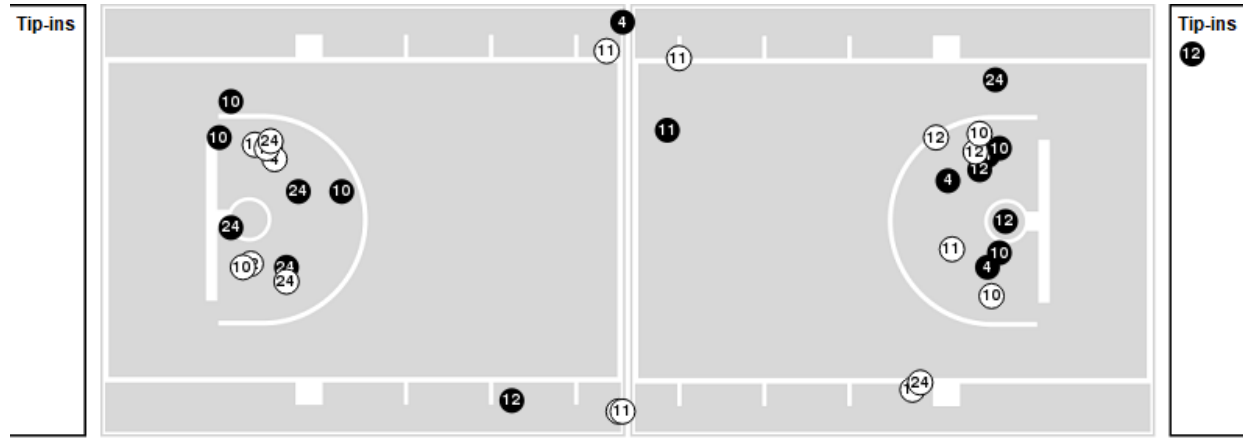

Blow Up Chart

● Made   ○ Missed   N - Player Number

LSU	M/A	%
Field Goals	26/57	46
2 Points	24/52	46
3 Points	2/5	40
Free Throws	24/31	77

LSU	M/A	%
Points in the Paint	32 (16 / 28)	57
Fast Break Points	3 (2/3)	67
Second Chance Points	11 (7/8)	88
Effective FG%	47