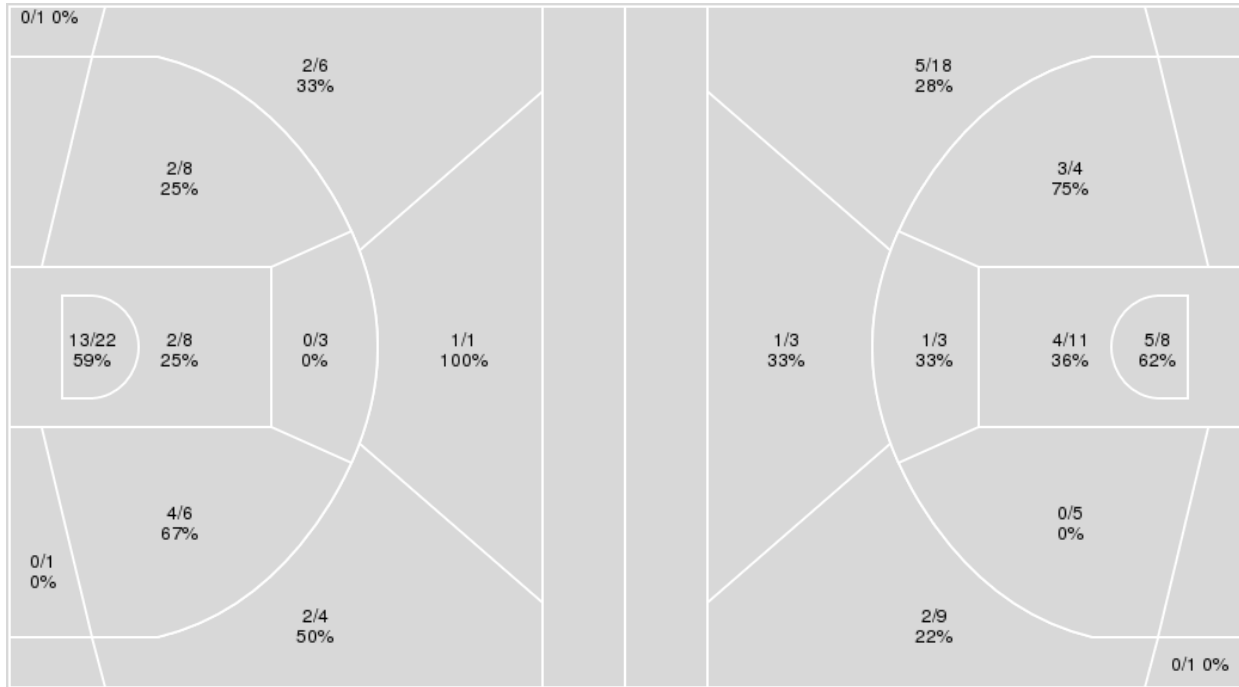

Middle Tenn. at LSU

03/24/24 Maravich Assembly Center, Baton Rouge
2023-24 Women's Basketball

Game Time: 2:00 PM
Game Duration: 2:00
Attendance: 12,632

Officials: Dee Kantner, Talisa Green, Tyler Tremble

{ Players => 1, 2, 4, 5, 10, 11, 12, 13, 14, 20, 23, 24, 55; } FG Types => { Players => All; } FG Types => All; Results => All;
All; Results => All;

LSU

Middle Tenn.

LSU	M/A	%
Field Goals	26/60	43
2 Points	21/48	44
3 Points	5/12	42
Free Throws	26/37	70

Middle Tenn.	M/A	%
Field Goals	21/62	34
2 Points	13/31	42
3 Points	8/31	26
Free Throws	6/9	67