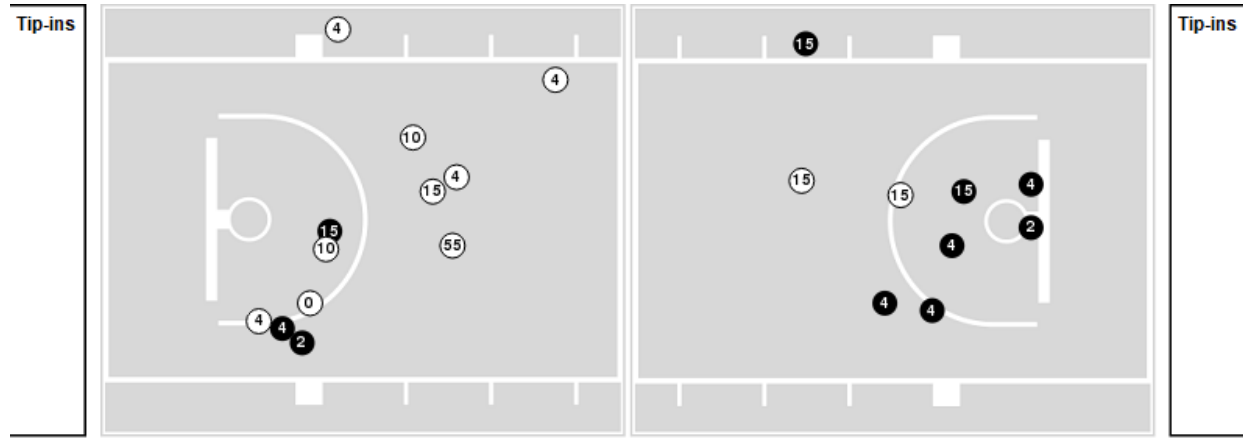

Blow Up Chart

● Made ○ Missed N - Player Number

Middle Tenn.	M/A	%
Field Goals	21/62	34
2 Points	13/31	42
3 Points	8/31	26
Free Throws	6/9	67

Middle Tenn.	M/A	%
Points in the Paint	18 (9 / 19)	47
Fast Break Points	8 (3/3)	100
Second Chance Points	2 (1/9)	11
Effective FG%	40