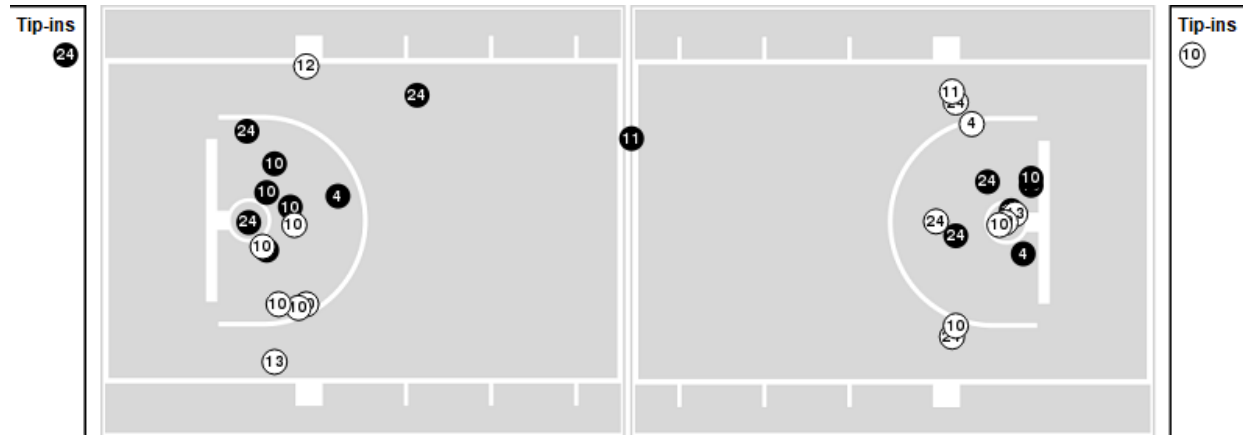

Blow Up Chart

● Made   ○ Missed   N - Player Number

LSU	M/A	%
Field Goals	26/60	43
2 Points	21/48	44
3 Points	5/12	42
Free Throws	26/37	70

LSU	M/A	%
Points in the Paint	30 (15 / 30)	50
Fast Break Points	8 (5/5)	100
Second Chance Points	17 (12/15)	80
Effective FG%	48