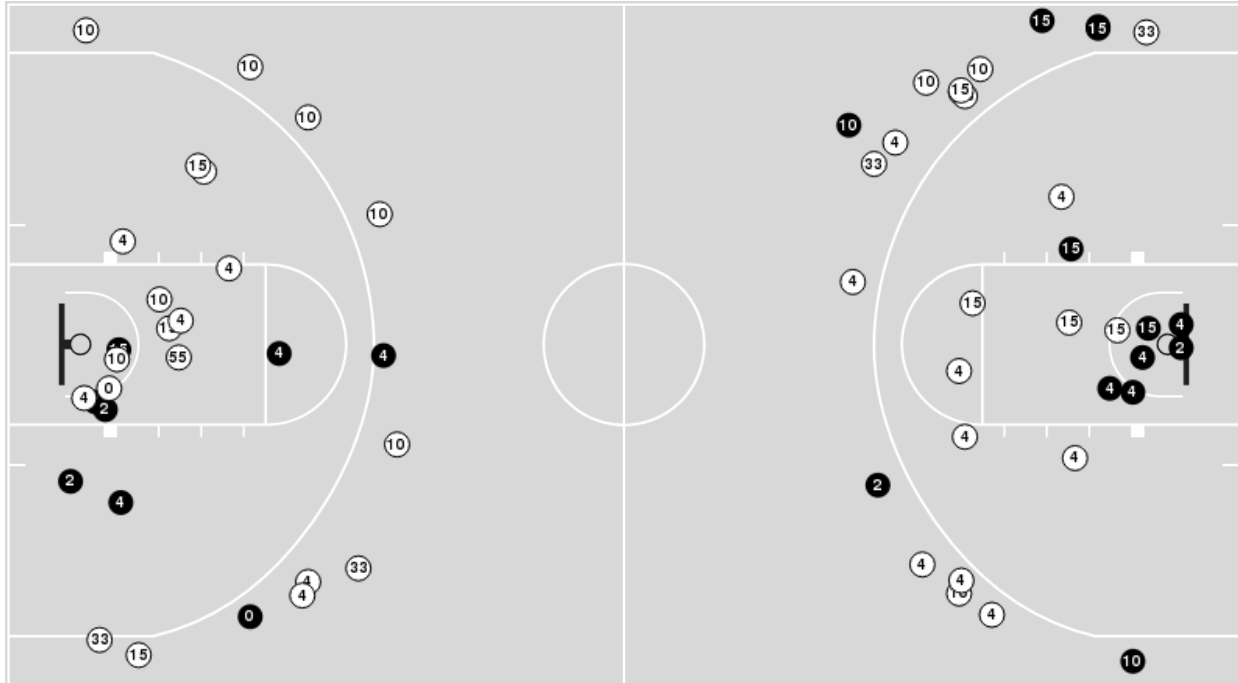

Officials: Dee Kantner, Talisa Green, Tyler Tremble

Players => AllFG Types=>AllResults=>All
Middle Tenn.

All Field Goals