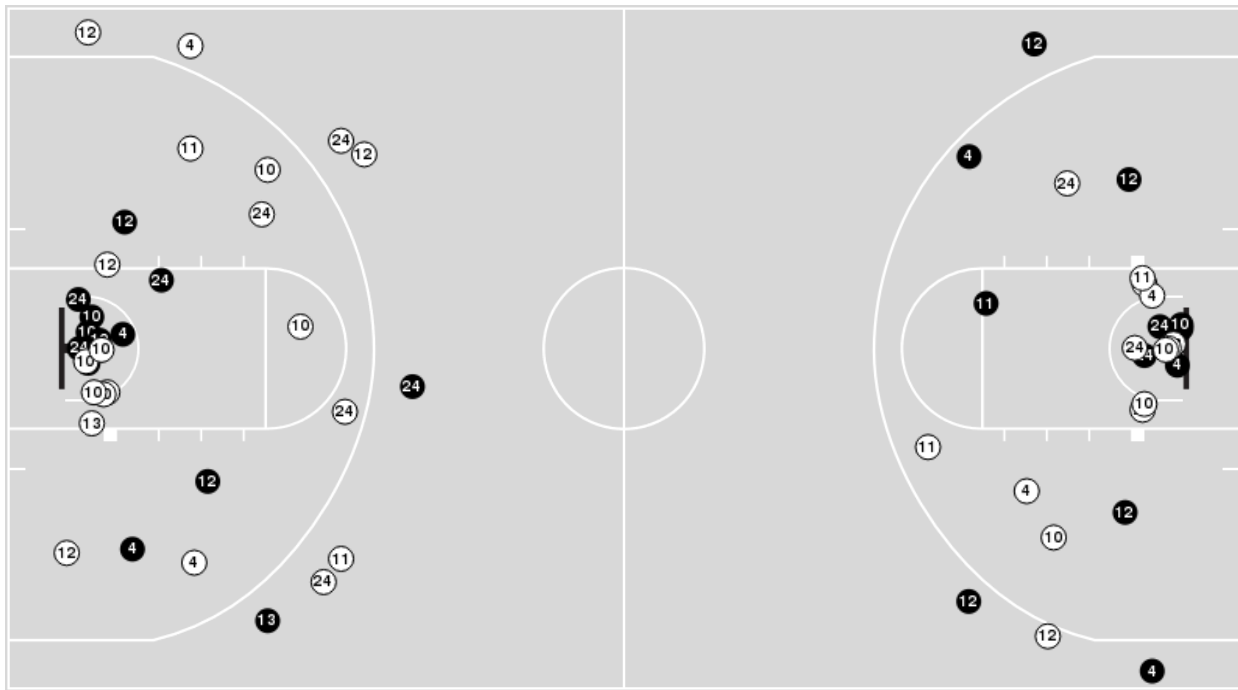

Officials: Dee Kantner, Talisa Green, Tyler Tremble

Players => 1, 2, 4, 5, 10, 11, 12, 13, 14, 20, 23, 24, 55FG Types=>AllResults=>All

LSU

All Field Goals