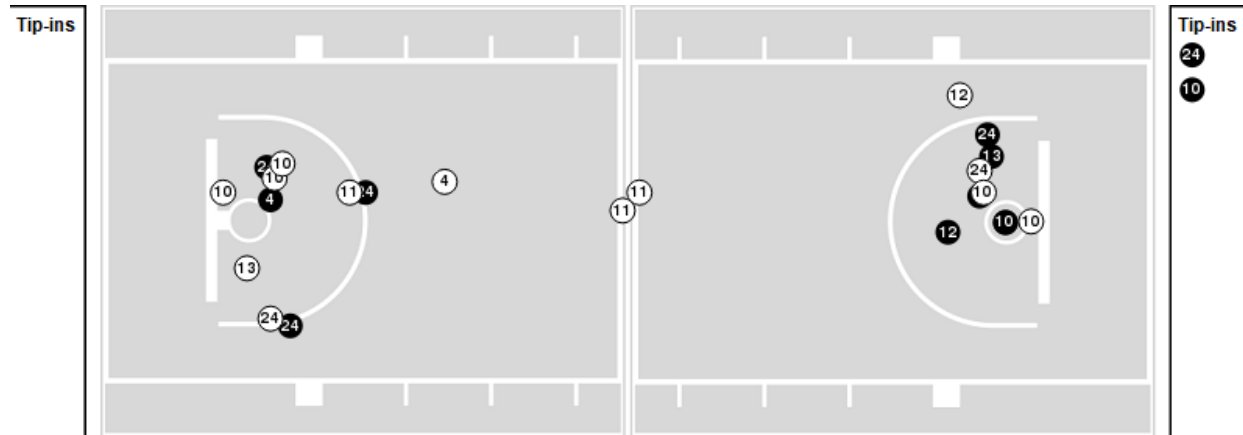

Blow Up Chart

● Made   ○ Missed   N - Player Number

LSU	M/A	%
Field Goals	21/49	43
2 Points	15/34	44
3 Points	6/15	40
Free Throws	22/31	71

LSU	M/A	%
Points in the Paint	20 (10 / 23)	43
Fast Break Points	7 (6/9)	67
Second Chance Points	13 (10/14)	71
Effective FG%	49