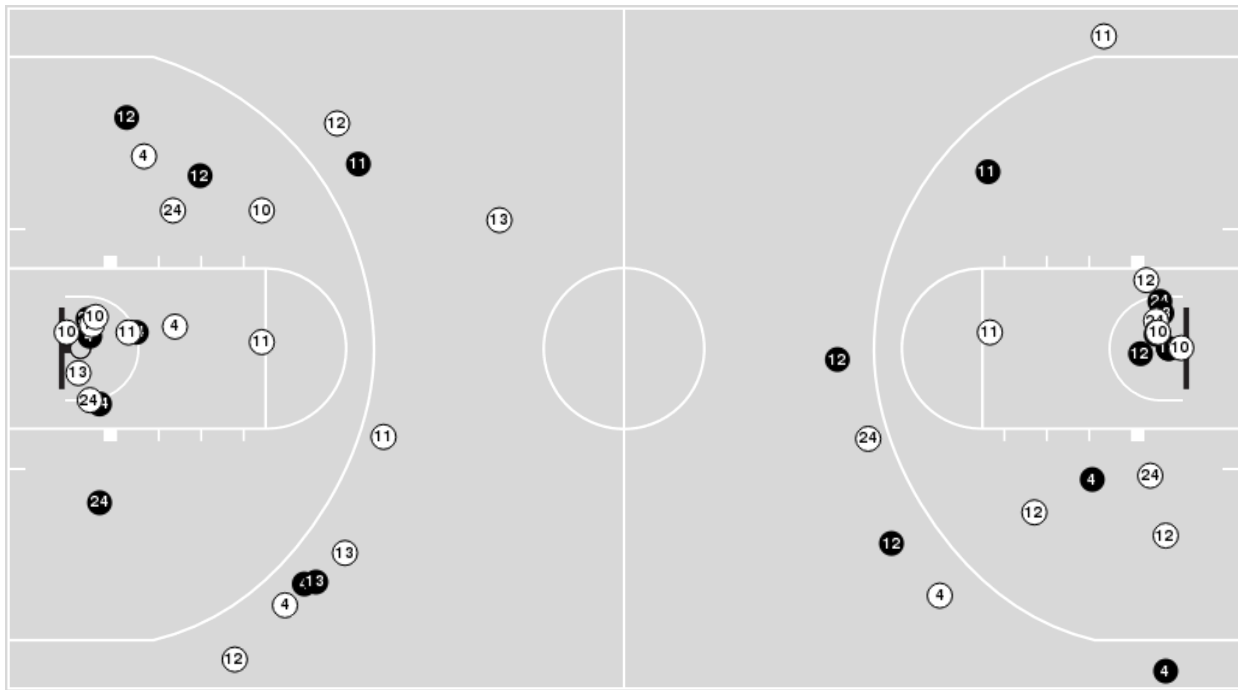

Rice at LSU

03/22/24 Maravich Assembly Center, Baton Rouge
2023-24 Women's Basketball

Game Time: 3:00 PM
Game Duration: 1:58
Attendance: 12,957

Officials: Talisa Green, Eric Koch, Kristen Bell

Players => 1, 2, 4, 5, 10, 11, 12, 13, 14, 20, 23, 24, 55FG Types=>AllResults=>All

LSU

All Field Goals