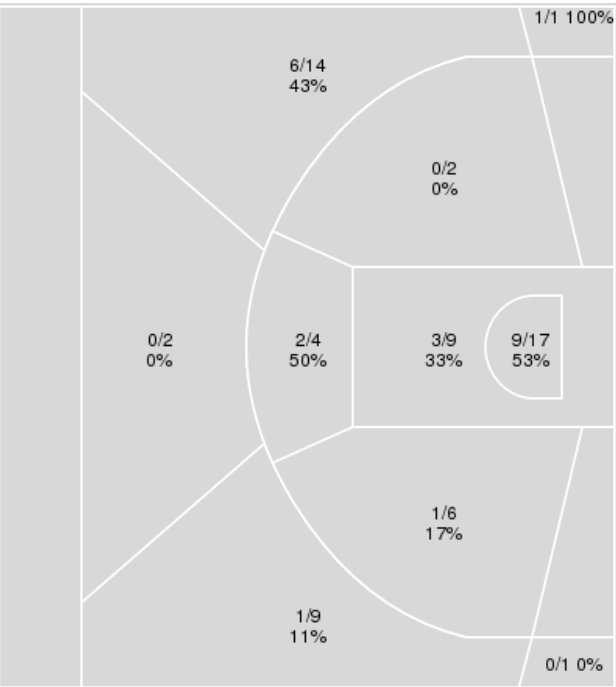

Rice

LSU	M/A	%
Field Goals	21/49	43
2 Points	15/34	44
3 Points	6/15	40
Free Throws	22/31	71

Rice	M/A	%
Field Goals	23/65	35
2 Points	15/38	39
3 Points	8/27	30
Free Throws	6/8	75