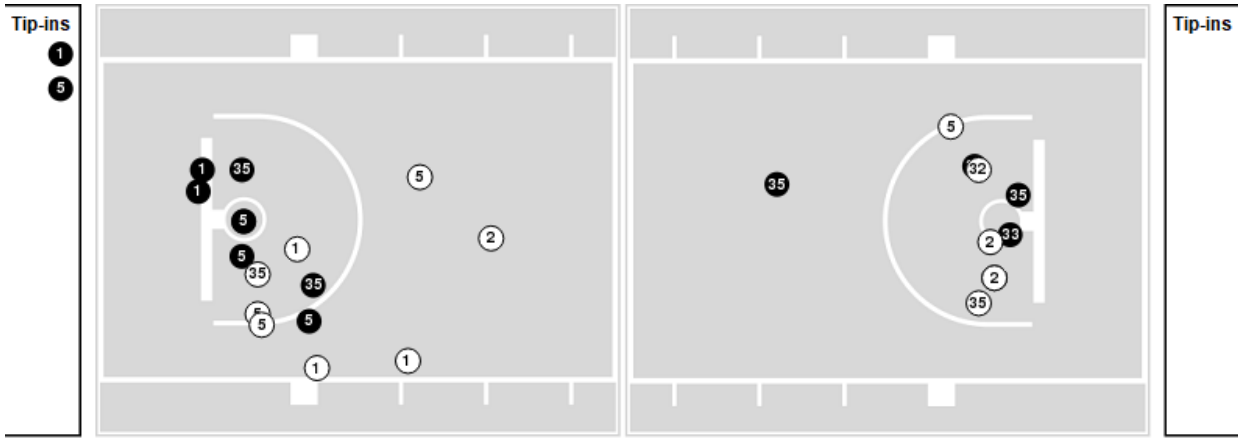

Blow Up Chart

N Made   **O** Missed   N - Player Number

Rice	M/A	%
Field Goals	23/65	35
2 Points	15/38	39
3 Points	8/27	30
Free Throws	6/8	75

Rice	M/A	%
Points in the Paint	24 (12 / 26)	46
Fast Break Points	3 (1/1)	100
Second Chance Points	11 (5/9)	56
Effective FG%	42