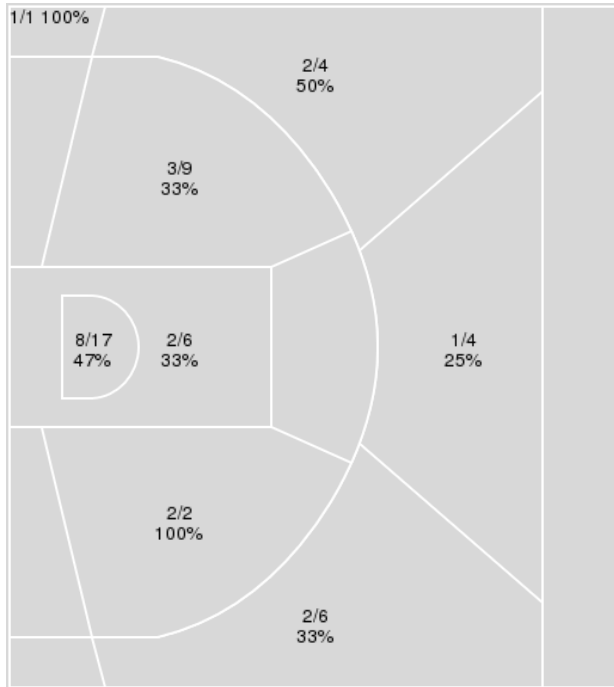

Rice at LSU

03/22/24 Maravich Assembly Center, Baton Rouge
2023-24 Women's Basketball

Game Time: 3:00 PM
Game Duration: 1:58
Attendance: 12,957

Officials: Talisa Green, Eric Koch, Kristen Bell

{ Players => 1, 2, 4, 5, 10, 11, 12, 13, 14, 20, 23, 24, 55; } FG Types => { Players => All; } FG Types => All; Results => All;
All; Results => All;

LSU