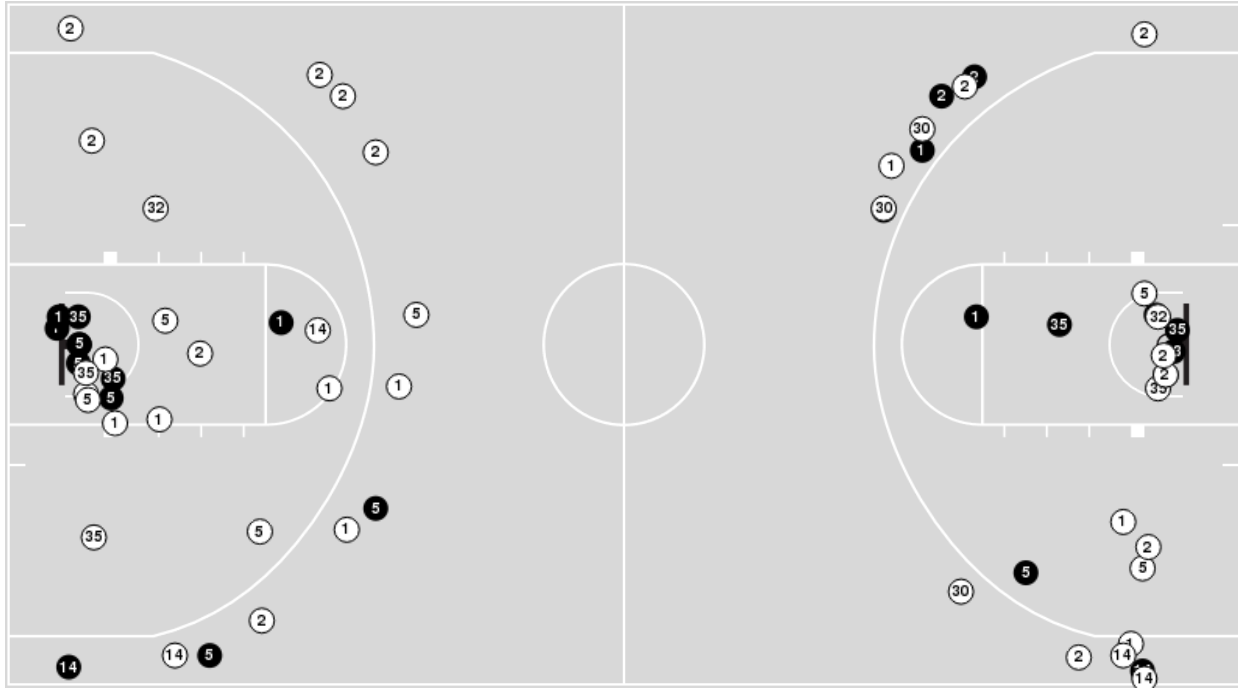

Rice at LSU

03/22/24 Maravich Assembly Center, Baton Rouge
2023-24 Women's Basketball

Officials: Talisa Green, Eric Koch, Kristen Bell

Players => AllFG Types=>AllResults=>All

Rice

All Field Goals