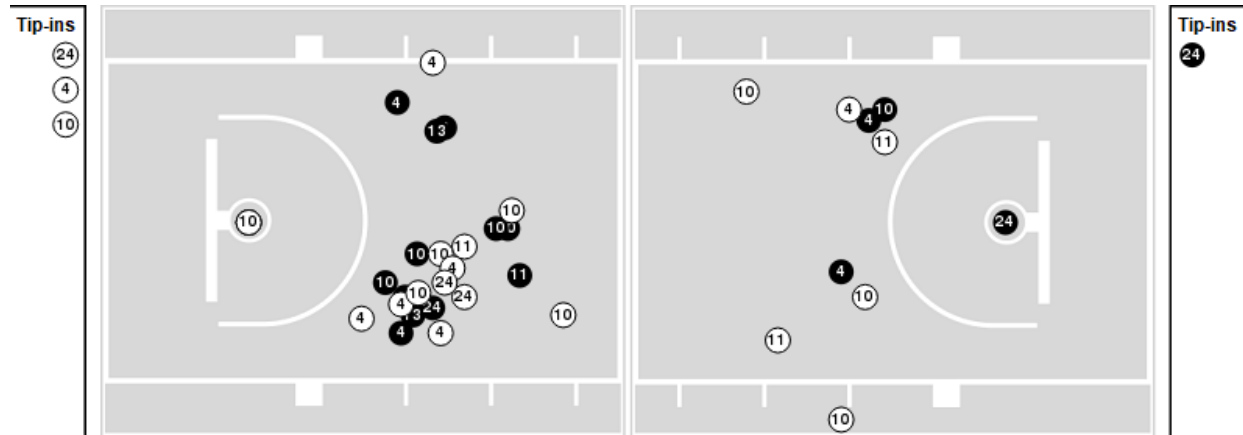

Blow Up Chart

● Made ○ Missed N - Player Number

LSU	M/A	%
Field Goals	23/50	46
2 Points	18/41	44
3 Points	5/9	56
Free Throws	27/31	87

LSU	M/A	%
Points in the Paint	34 (17 / 36)	47
Fast Break Points	10 (7/7)	100
Second Chance Points	6 (5/11)	45
Effective FG%	51