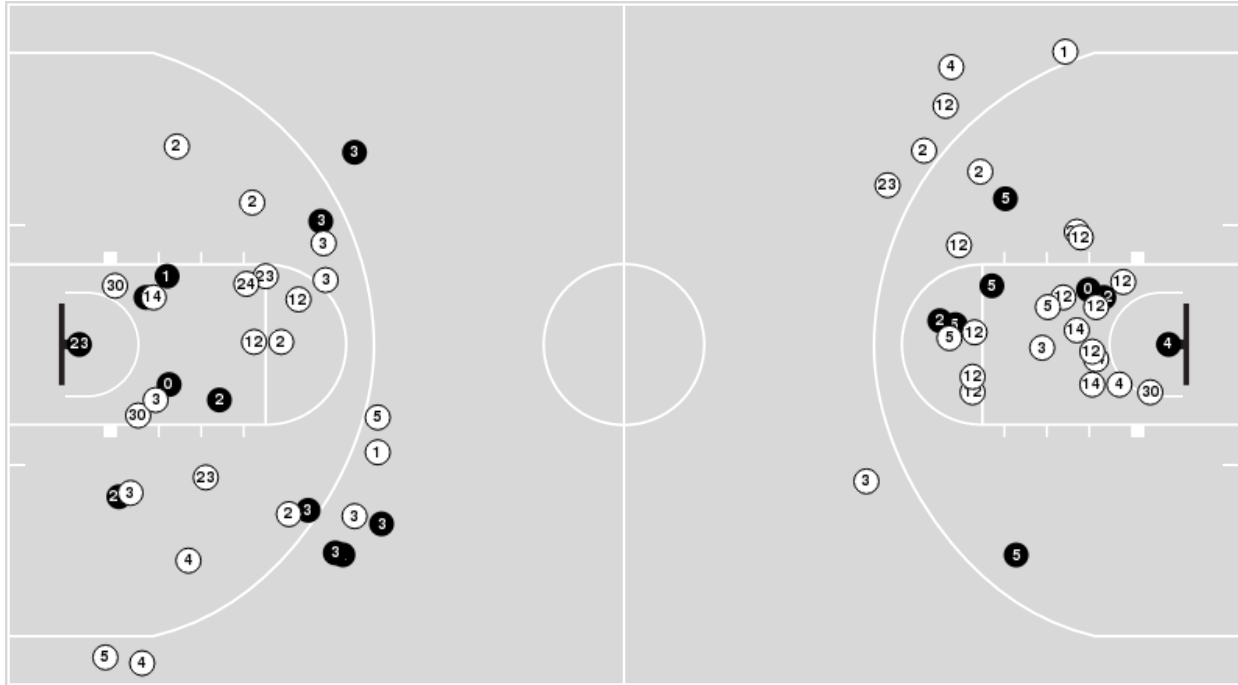

Auburn at LSU

03/08/24 Bon Secours Wellness Arena, Greenville
2023-24 Women's Basketball

Officials: Kevin Pethtel, Felicia Grinter, Eric Koch

Players => 0, 1, 2, 3, 4, 5, 12, 14, 15, 20, 21, 23, 24, 30, 32 FG Types=>All Results=>All

Auburn

All Field Goals