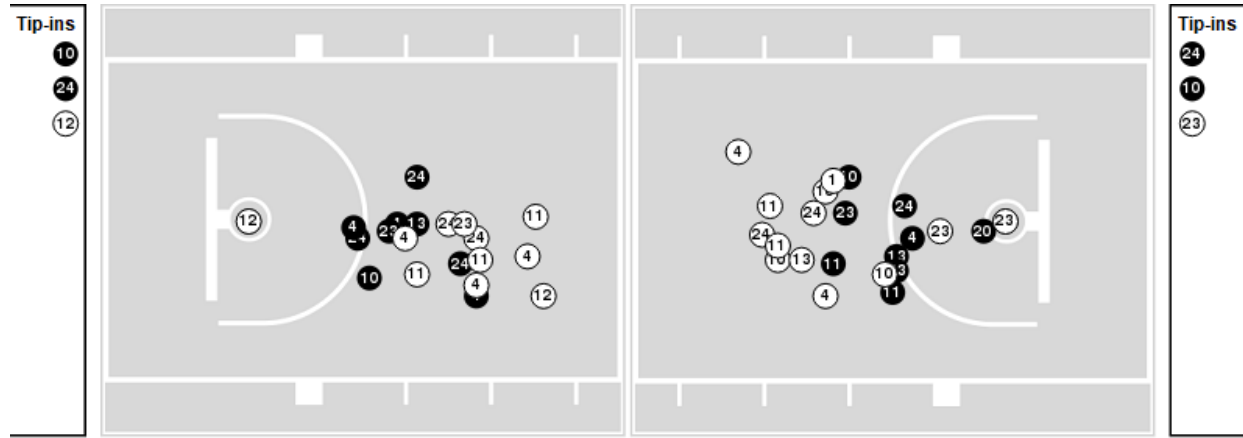

Blow Up Chart

● Made ○ Missed N - Player Number

LSU	M/A	%
Field Goals	32/73	44
2 Points	30/60	50
3 Points	2/13	15
Free Throws	19/29	66

LSU	M/A	%
Points in the Paint	44 (22 / 46)	48
Fast Break Points	15 (10/12)	83
Second Chance Points	32 (21/33)	64
Effective FG%	45