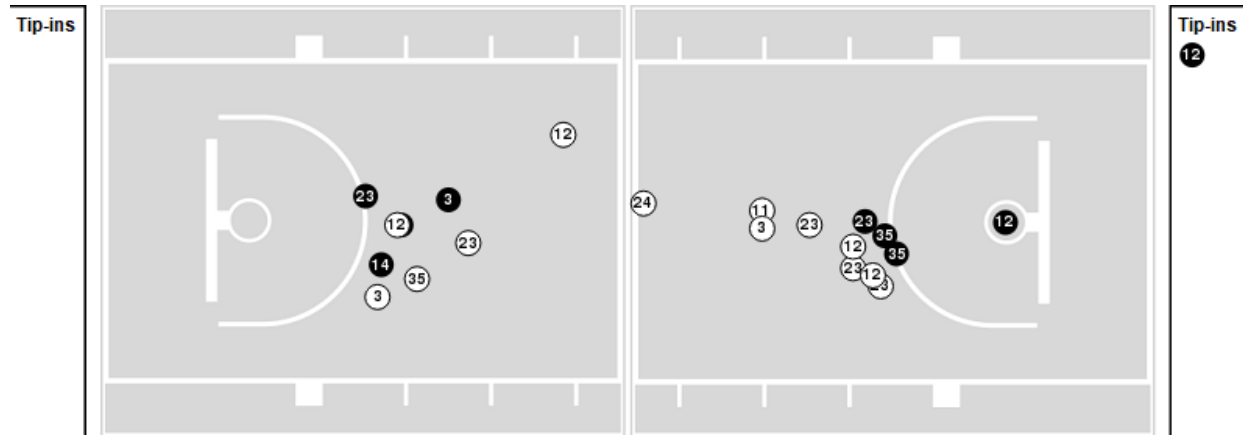

Blow Up Chart

● Made   ○ Missed   N - Player Number

Vanderbilt	M/A	%
Field Goals	20/64	31
2 Points	14/32	44
3 Points	6/32	19
Free Throws	16/21	76

Vanderbilt	M/A	%
Points in the Paint	16 (8 / 21)	38
Fast Break Points	11 (5/5)	100
Second Chance Points	11 (9/17)	53
Effective FG%	36