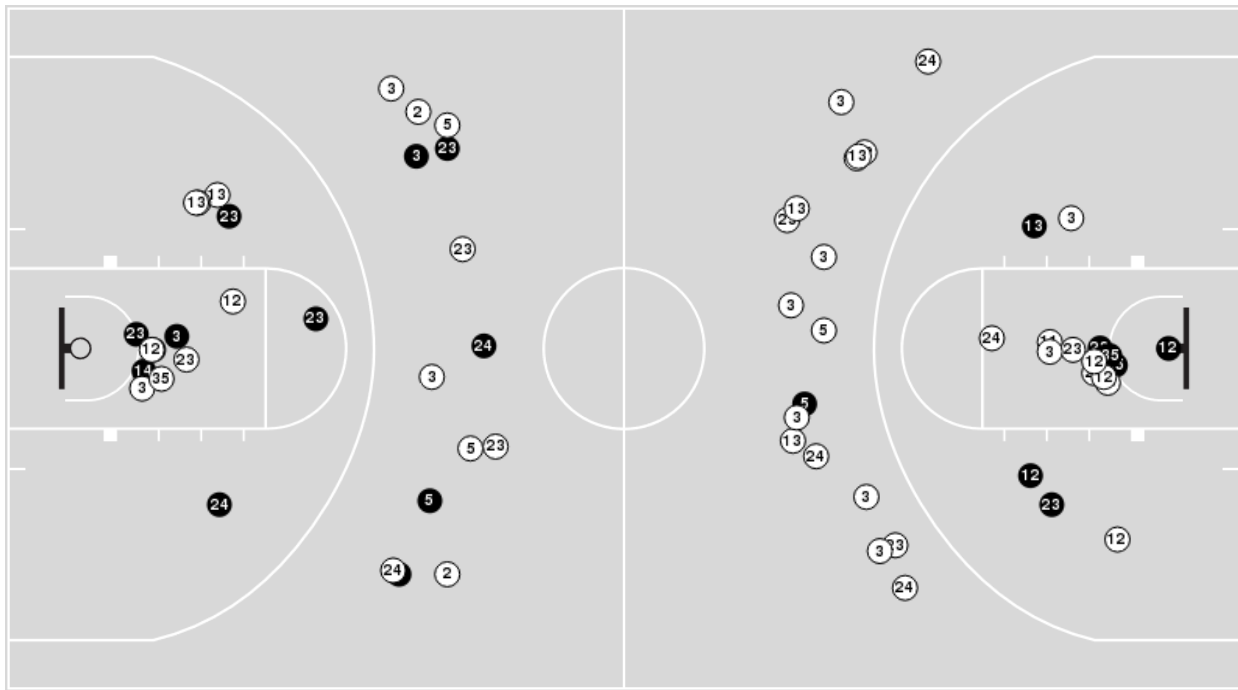

LSU at Vanderbilt

02/08/24 Memorial Gymnasium, Nashville
2023-24 Women's Basketball

Game Time: 8:00 PM
Game Duration: 2:03
Attendance: 6,354

Officials: Felicia Grinter, Bill Larance, Toni Patillo

Players => 2, 3, 4, 5, 10, 11, 12, 13, 14, 21, 23, 24, 35 FG Types=>AllResults=>All

Vanderbilt

All Field Goals