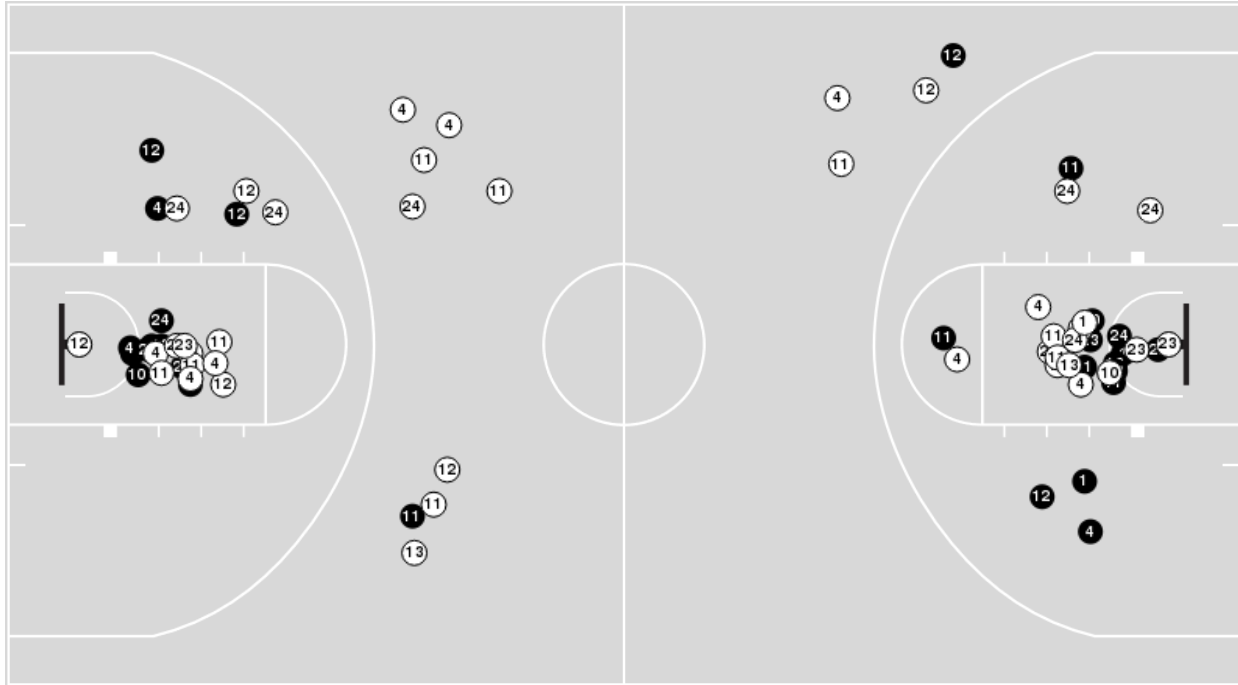

Players => 1, 2, 4, 5, 10, 11, 12, 13, 14, 20, 23, 24, 555FG Types=>AllResults=>All
LSU

All Field Goals