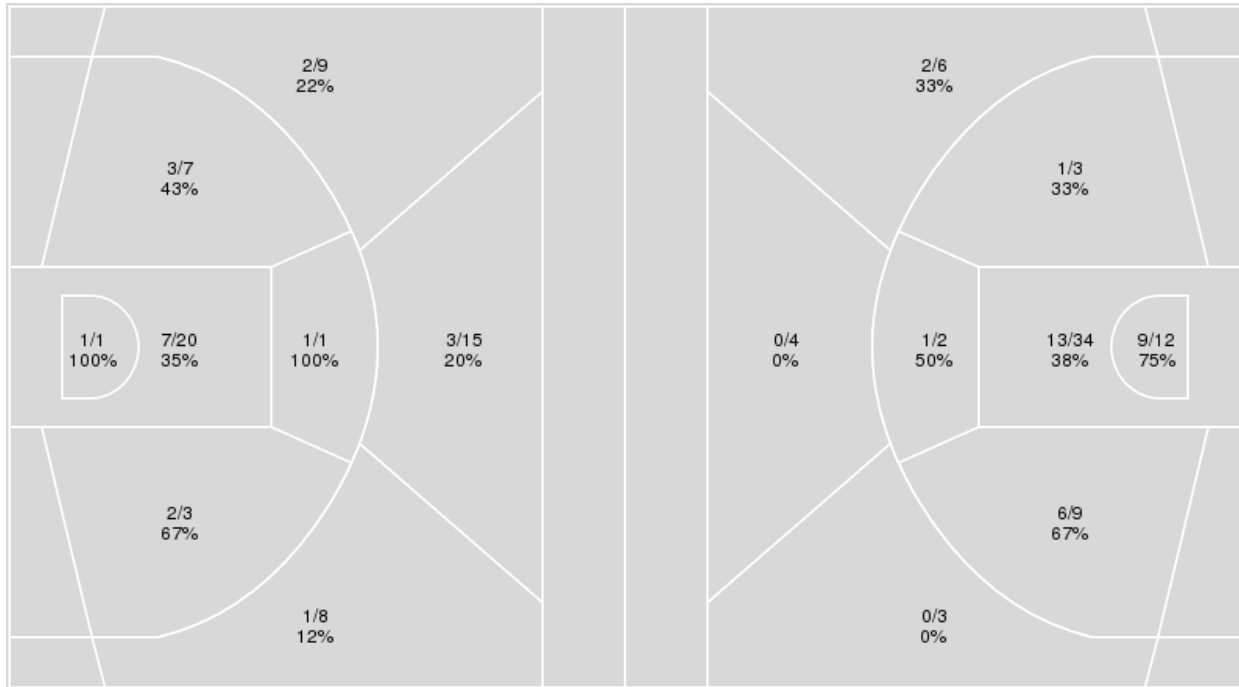

LSU at Vanderbilt

02/08/24 Memorial Gymnasium, Nashville
2023-24 Women's Basketball

Game Time: 8:00 PM
Game Duration: 2:03
Attendance: 6,354

Officials: Felicia Grinter, Bill Larance, Toni Patillo

{ Players => 2, 3, 4, 5, 10, 11, 12, 13, 14, 21, 23, 24, 35; } FG Types => All; Results => All;

{ Players => 1, 2, 4, 5, 10, 11, 12, 13, 14, 20, 23, 24, 555; } FG Types => All; Results => All;

Vanderbilt

LSU

Vanderbilt	M/A	%
Field Goals	20/64	31
2 Points	14/32	44
3 Points	6/32	19
Free Throws	16/21	76

LSU	M/A	%
Field Goals	32/73	44
2 Points	30/60	50
3 Points	2/13	15
Free Throws	19/29	66