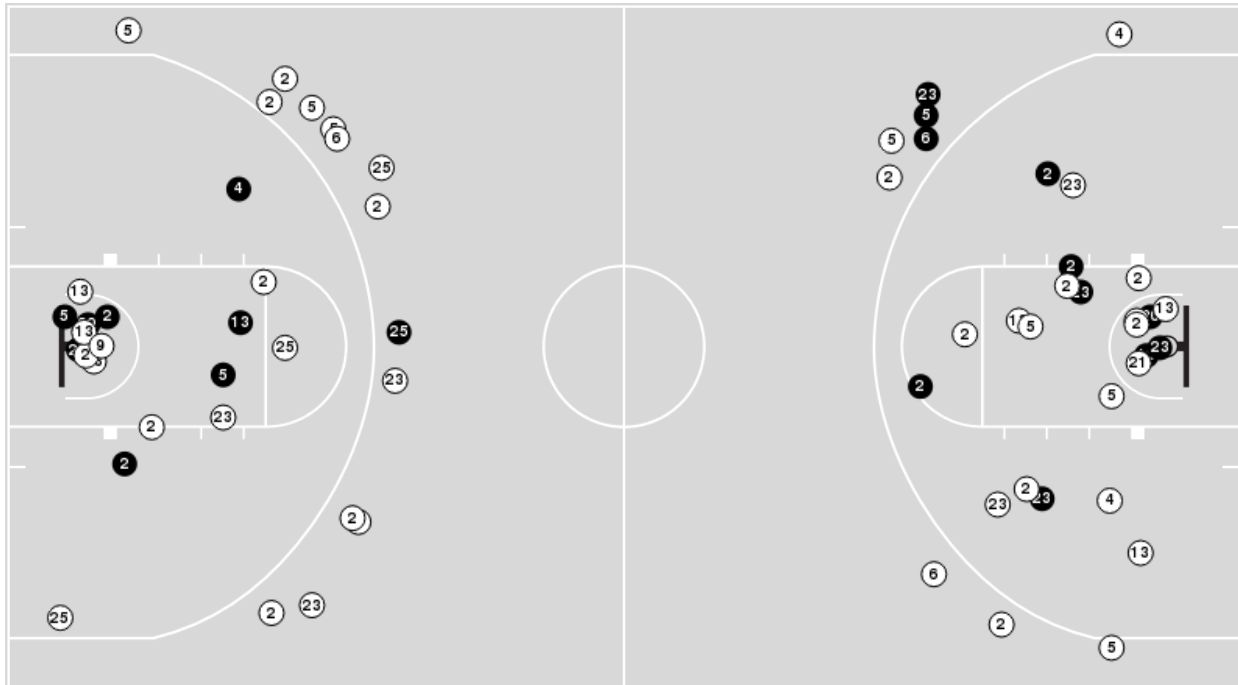

Officials: Denise Brooks, Tiffany Bird, Margaret Tieman

Players => 2, 4, 5, 6, 9, 13, 20, 21, 22, 23, 24, 25FG Types=>AllResults=>All

Florida

All Field Goals