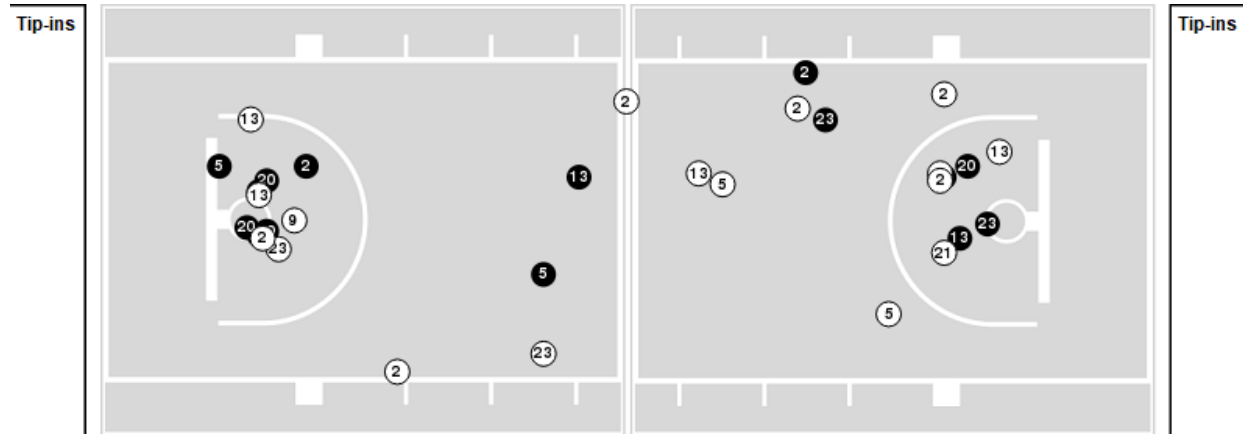

**Officials:** Denise Brooks, Tiffany Bird, Margaret Tieman

Players => 2, 4, 5, 6, 9, 13, 20, 21, 22, 23, 24, 25FG Types=>AllResults=>All

**Florida**

**All Field Goals**

**Blow Up Chart**

● Made    ○ Missed    N - Player Number