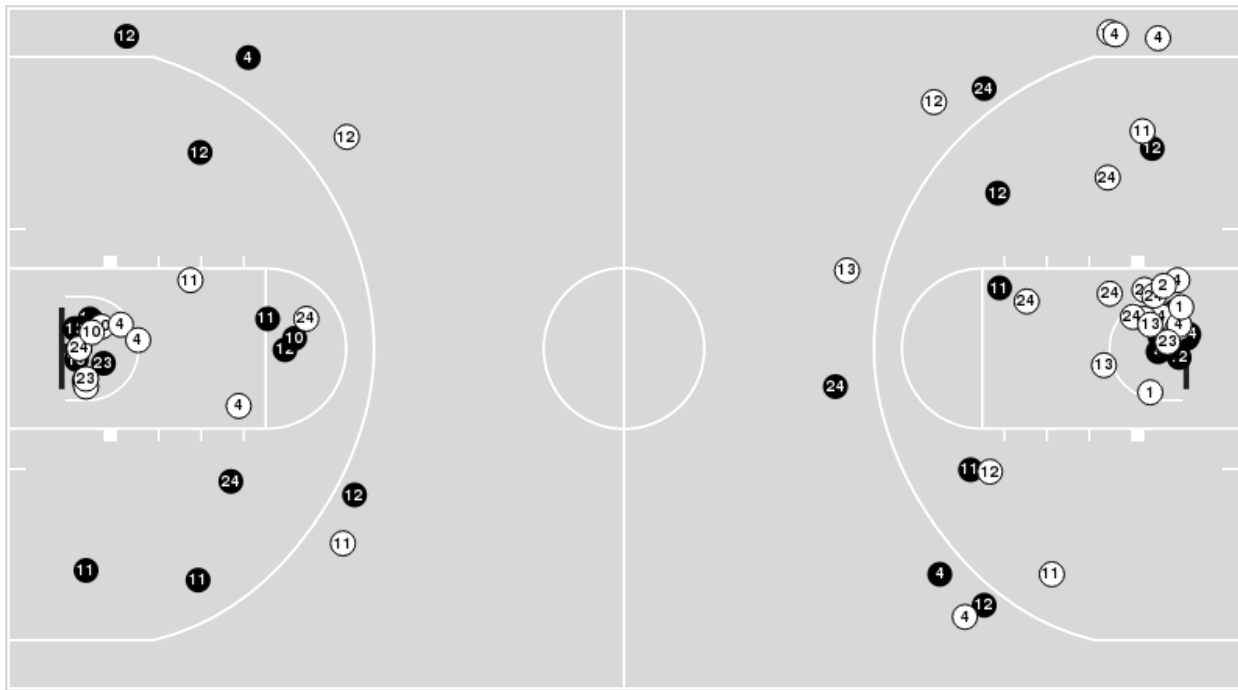

Players => 1, 2, 4, 5, 10, 11, 12, 13, 14, 20, 23, 24, 55FG Types=>AllResults=>All

LSU

All Field Goals