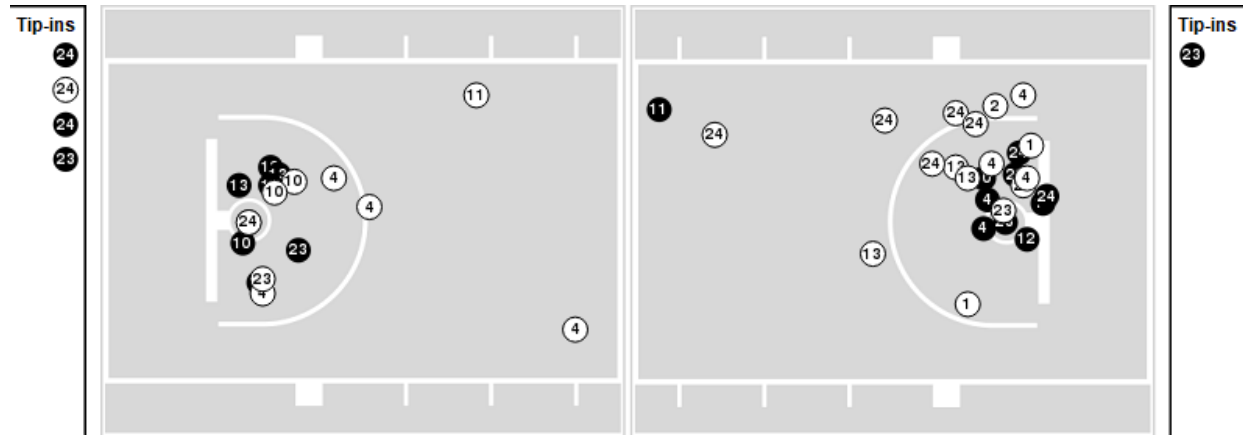

Blow Up Chart

● Made   ○ Missed   N - Player Number

LSU	M/A	%
Field Goals	37/75	49
2 Points	30/60	50
3 Points	7/15	47
Free Throws	25/34	74

LSU	M/A	%
Points in the Paint	42 (21 / 46)	46
Fast Break Points	8 (5/7)	71
Second Chance Points	24 (17/24)	71
Effective FG%	54