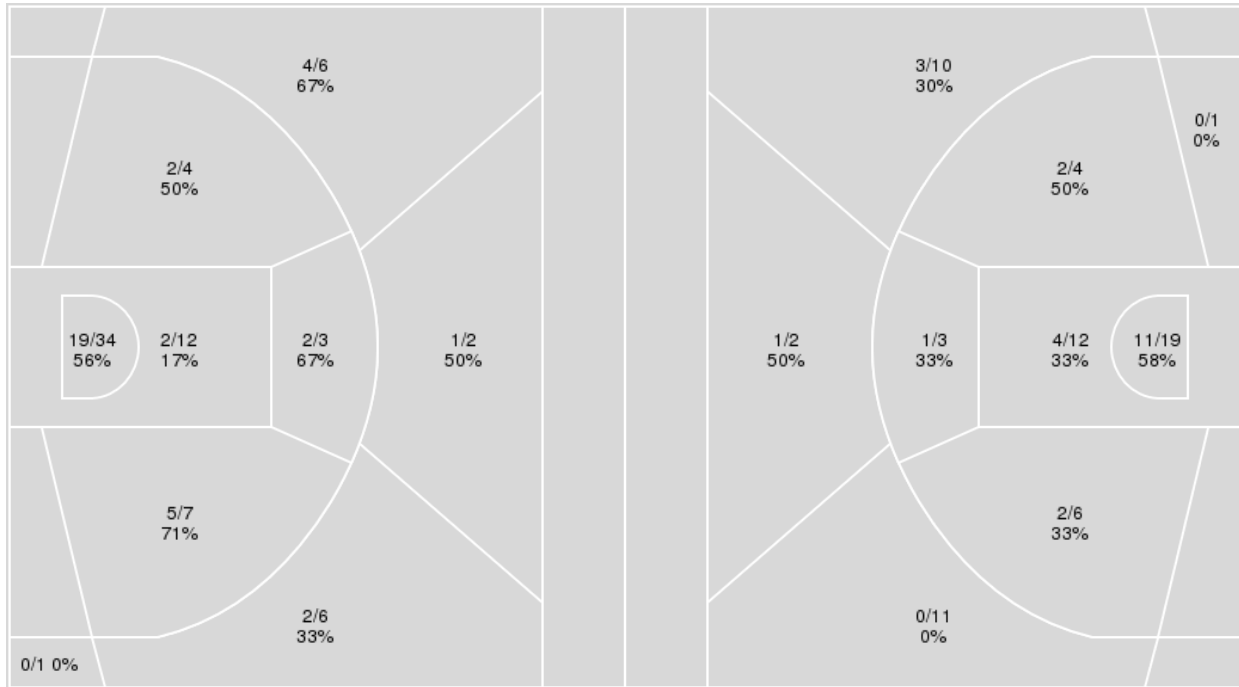

Florida at LSU

02/04/24 Maravich Assembly Center, Baton Rouge
2023-24 Women's Basketball

Game Time: 1:00 PM
Game Duration: 2:04
Attendance: 12,707

Officials: Denise Brooks, Tiffany Bird, Margaret Tieman

{ Players => 1, 2, 4, 5, 10, 11, 12, 13, 14, 20, 23, 24, 55; } FG Types => All; Results => All;

{ Players => 2, 4, 5, 6, 9, 13, 20, 21, 22, 23, 24, 25; } FG Types => All; Results => All;

LSU

Florida

LSU	M/A	%
Field Goals	37/75	49
2 Points	30/60	50
3 Points	7/15	47
Free Throws	25/34	74

Florida	M/A	%
Field Goals	24/68	35
2 Points	20/45	44
3 Points	4/23	17
Free Throws	14/26	54