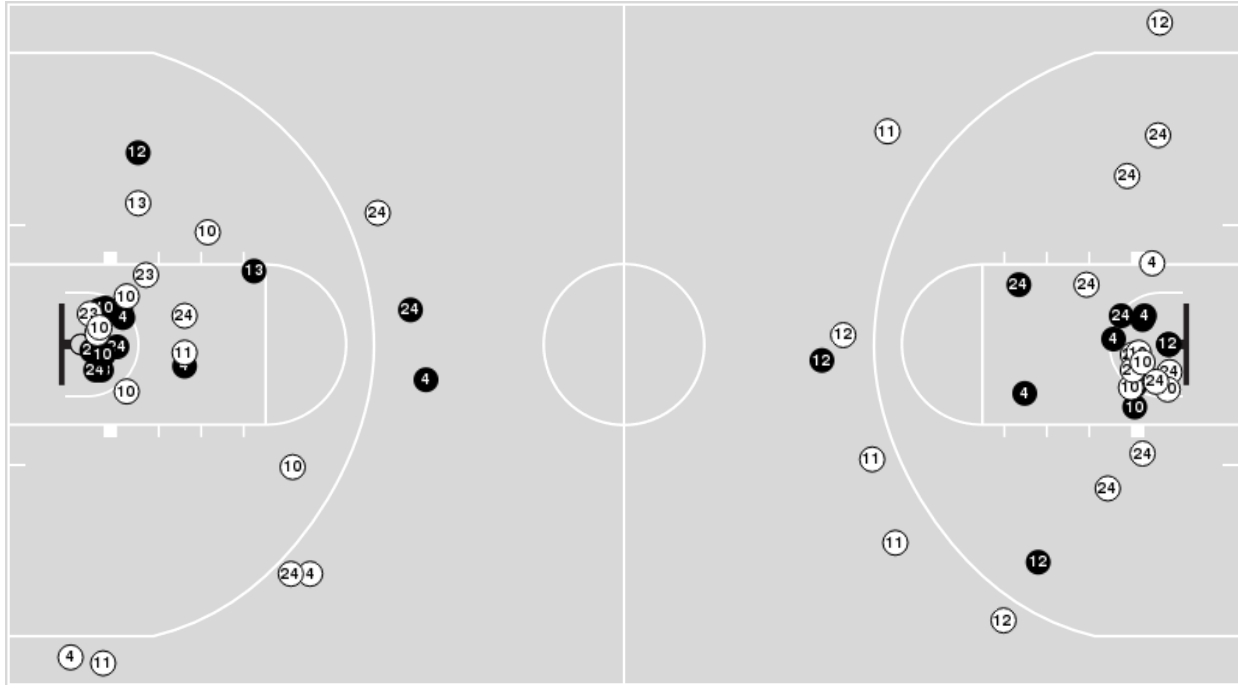

Officials: Angelica Suffren, Talisa Green, Fatou Cissoko-Stephens

Players => 1, 2, 4, 5, 10, 11, 12, 13, 14, 20, 23, 24, 555FG Types=>AllResults=>All

LSU

All Field Goals