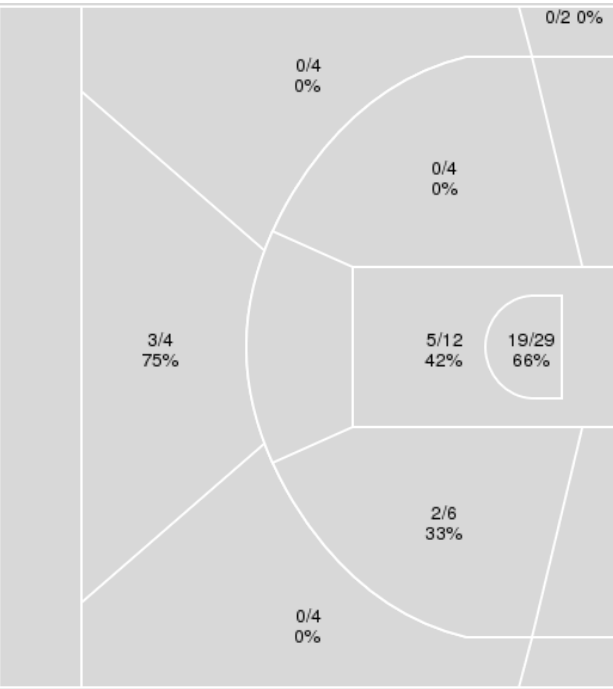

LSU at Mississippi St.

01/29/24 Humphrey Coliseum, Starkville
2023-24 Women's Basketball

Officials: Angelica Suffren, Talisa Green, Fatou Cissoko-Stephens

{ Players => All; } FG Types => All; Results => All;

{ Players => 1, 2, 4, 5, 10, 11, 12, 13, 14, 20, 23, 24, 555; } FG Types
=> All; Results => All;

Mississippi St.

LSU

Mississippi St.	M/A	%
Field Goals	30/57	53
2 Points	21/40	52
3 Points	9/17	53
Free Throws	8/13	62

LSU	M/A	%
Field Goals	29/65	45
2 Points	26/51	51
3 Points	3/14	21
Free Throws	12/15	80