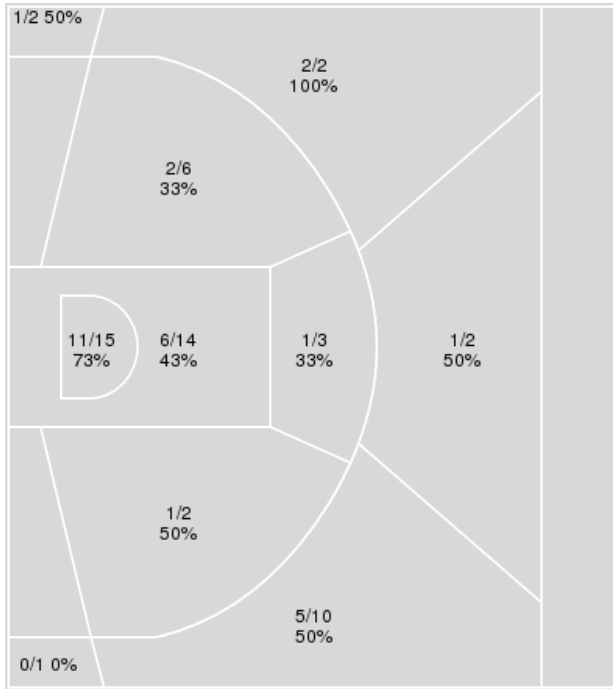

LSU at Mississippi St.

01/29/24 Humphrey Coliseum, Starkville
2023-24 Women's Basketball

Officials: Angelica Suffren, Talisa Green, Fatou Cissoko-Stephens

{ Players => All; } FG Types => All; Results => All;

{ Players => 1, 2, 4, 5, 10, 11, 12, 13, 14, 20, 23, 24, 555; } FG Types
=> All; Results => All;

Mississippi St.

LSU

Mississippi St.	M/A	%
Field Goals	30/57	53
2 Points	21/40	52
3 Points	9/17	53
Free Throws	8/13	62

LSU	M/A	%
Field Goals	29/65	45
2 Points	26/51	51
3 Points	3/14	21
Free Throws	12/15	80