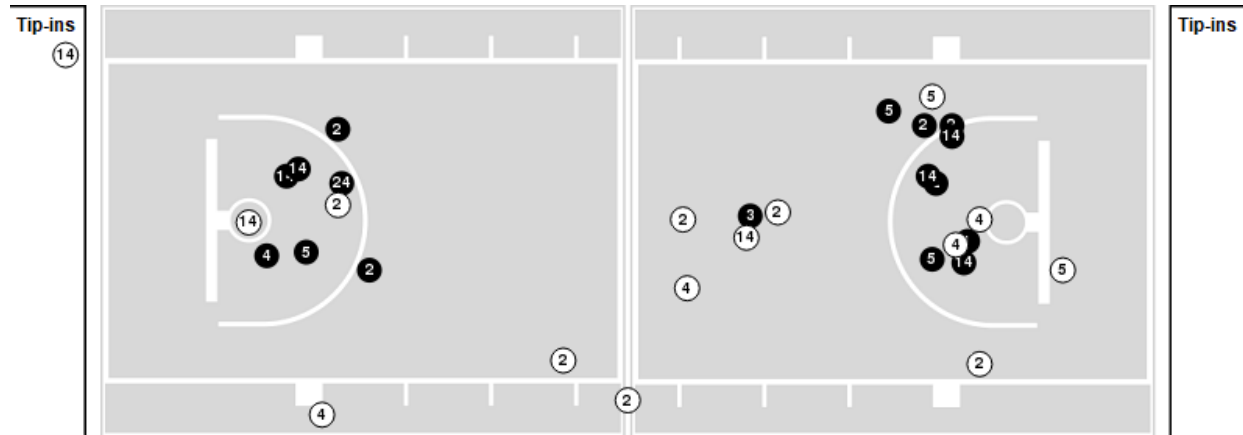

Blow Up Chart

● Made ○ Missed N - Player Number

Mississippi St.	M/A	%
Field Goals	30/57	53
2 Points	21/40	52
3 Points	9/17	53
Free Throws	8/13	62

Mississippi St.	M/A	%
Points in the Paint	34 (17 / 29)	59
Fast Break Points	13 (6/6)	100
Second Chance Points	7 (4/11)	36
Effective FG%	61