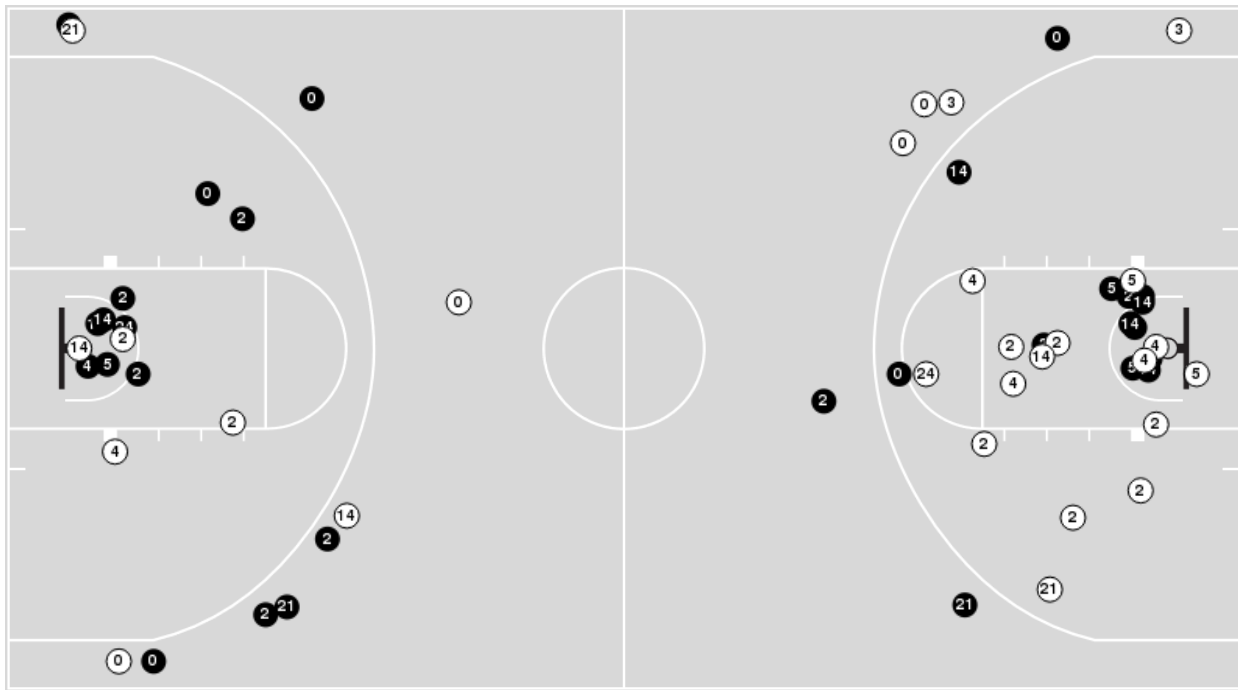

Officials: Angelica Suffren, Talisa Green, Fatou Cissoko-Stephens

Players => AllFG Types=>AllResults=>All

Mississippi St.

All Field Goals