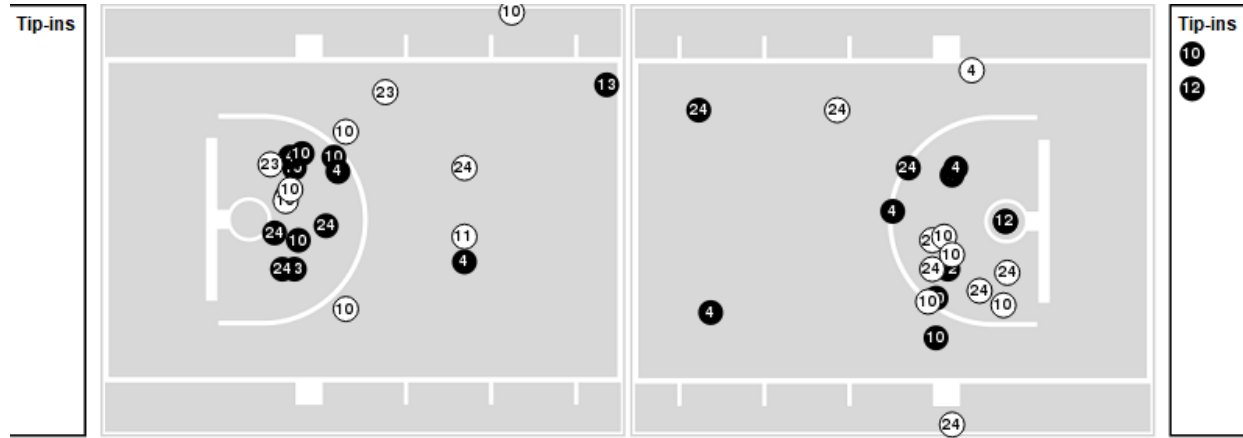

Blow Up Chart

● Made ○ Missed N - Player Number

LSU	M/A	%
Field Goals	29/65	45
2 Points	26/51	51
3 Points	3/14	21
Free Throws	12/15	80

LSU	M/A	%
Points in the Paint	48 (24 / 41)	59
Fast Break Points	15 (8/9)	89
Second Chance Points	10 (7/18)	39
Effective FG%	47