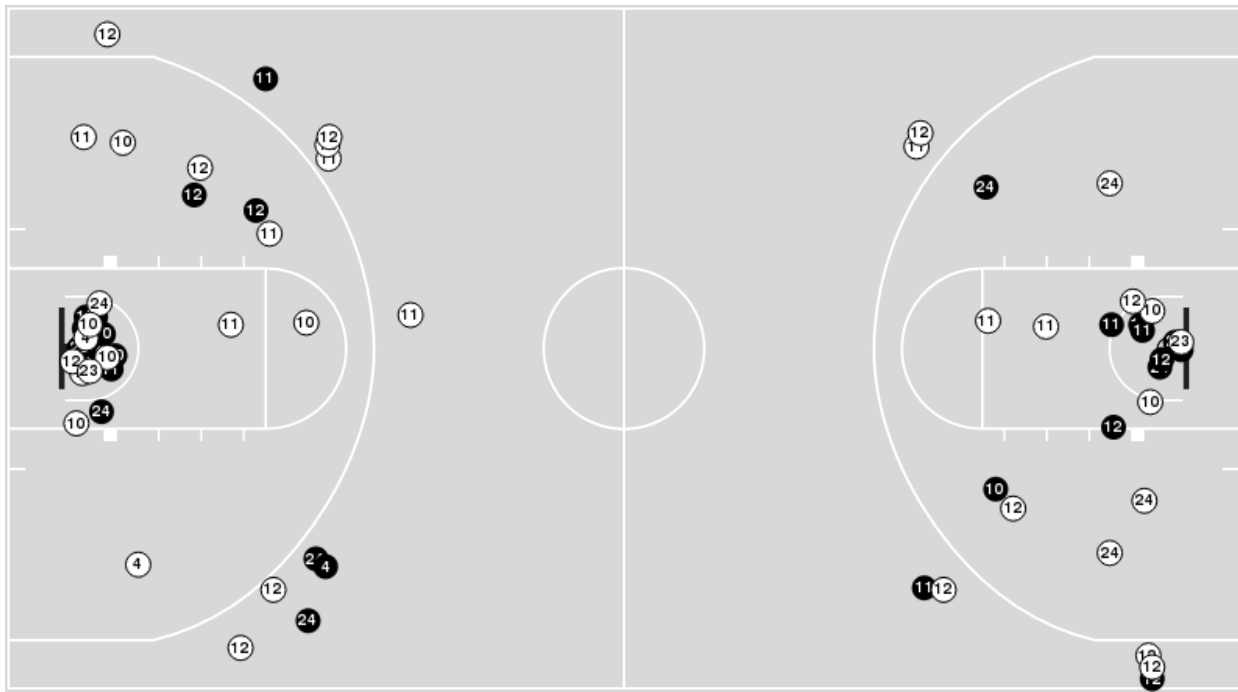

Officials: Gina Cross, Roy Gulbeyan, Timothy Green

Players => 1, 2, 4, 5, 10, 11, 12, 13, 14, 20, 23, 24, 55FG Types=>AllResults=>All

LSU

All Field Goals