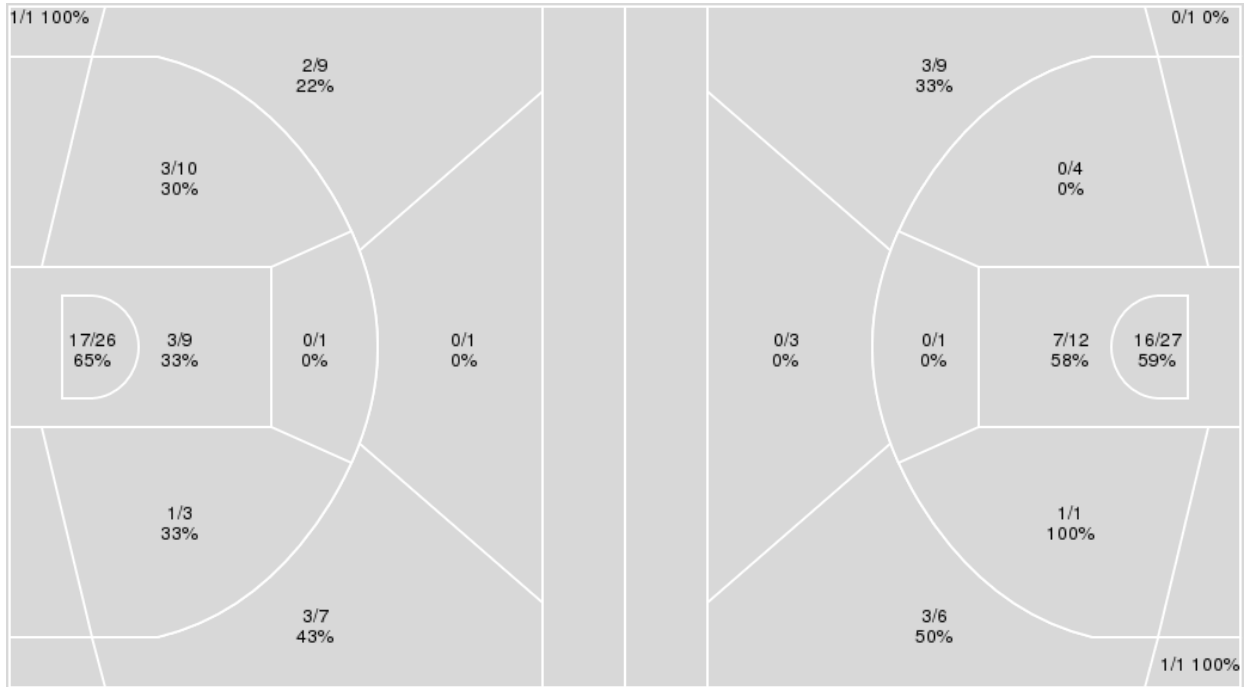

Officials: Gina Cross, Roy Gulbeyan, Timothy Green

{ Players => 1, 2, 4, 5, 10, 11, 12, 13, 14, 20, 23, 24, 55; } FG Types => { Players => All; } FG Types => All; Results => All;
All; Results => All;

LSU

South Carolina

LSU	M/A	%
Field Goals	30/67	45
2 Points	24/49	49
3 Points	6/18	33
Free Throws	4/9	44

South Carolina	M/A	%
Field Goals	31/65	48
2 Points	24/45	53
3 Points	7/20	35
Free Throws	7/13	54