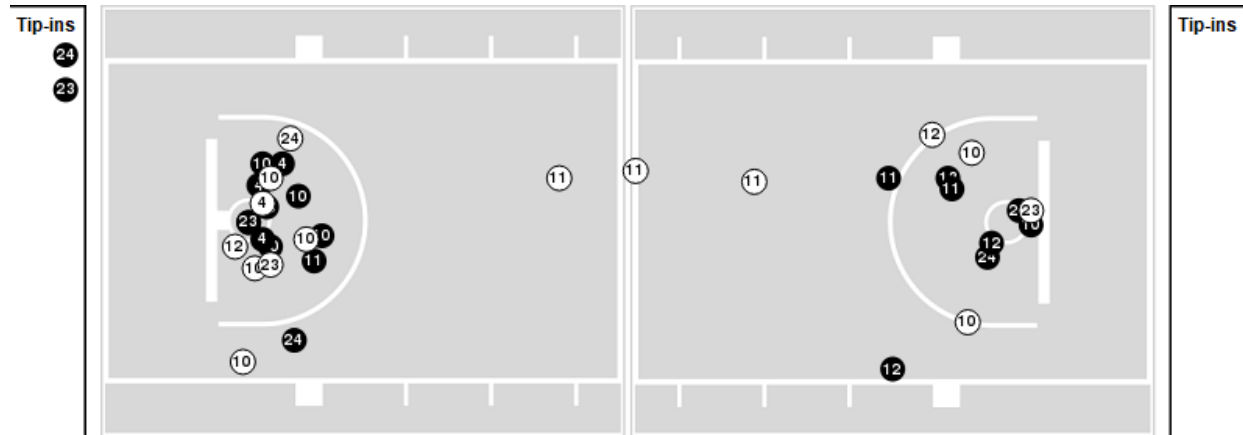

Blow Up Chart

● Made ○ Missed N - Player Number

LSU	M/A	%
Field Goals	30/67	45
2 Points	24/49	49
3 Points	6/18	33
Free Throws	4/9	44

LSU	M/A	%
Points in the Paint	40 (20 / 35)	57
Fast Break Points	4 (2/2)	100
Second Chance Points	13 (6/12)	50
Effective FG%	49