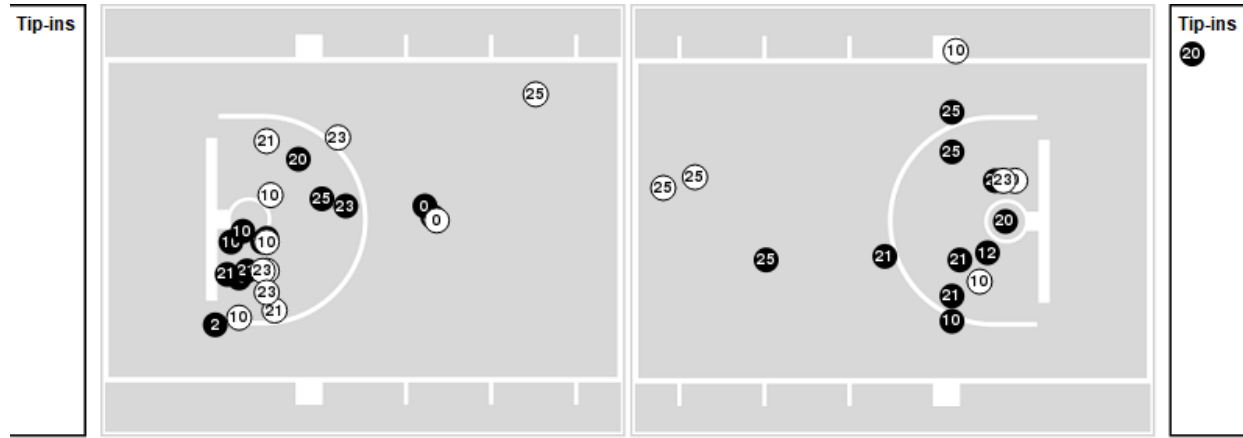

Blow Up Chart

● Made   ○ Missed   N - Player Number

South Carolina	M/A	%
Field Goals	31/65	48
2 Points	24/45	53
3 Points	7/20	35
Free Throws	7/13	54

South Carolina	M/A	%
Points in the Paint	46 (23 / 39)	59
Fast Break Points	13 (7/8)	88
Second Chance Points	14 (7/12)	58
Effective FG%	53