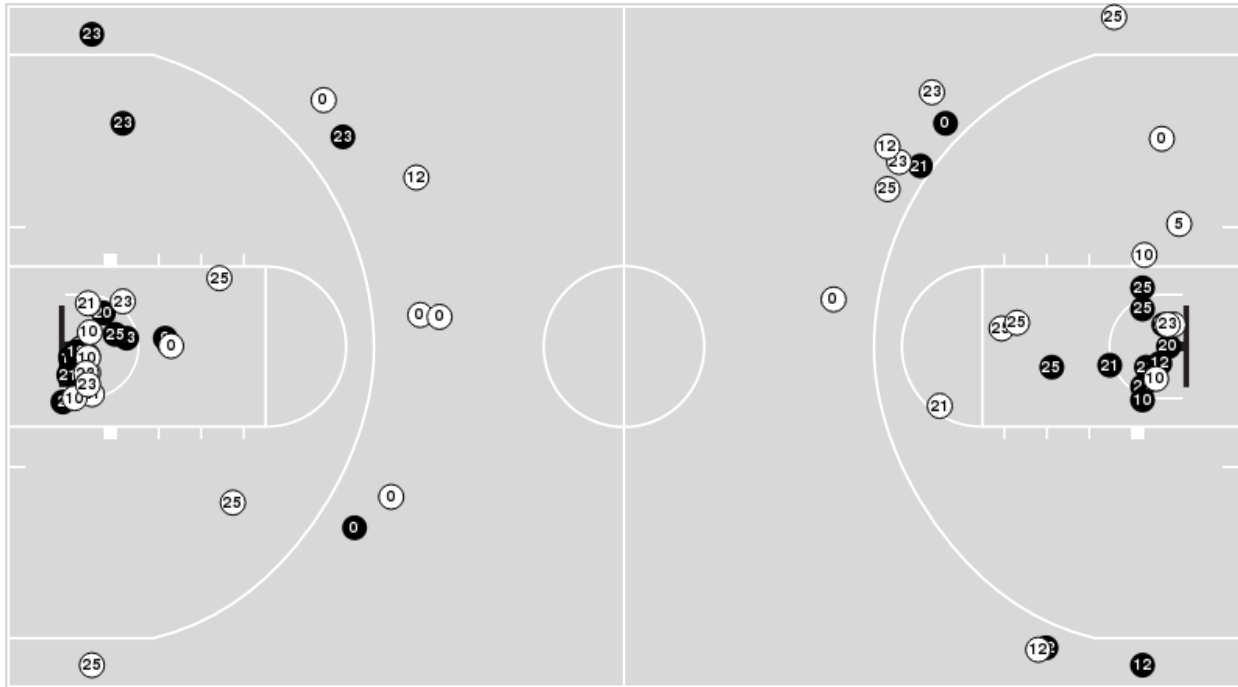

Players => AllFG Types=>AllResults=>All
South Carolina

All Field Goals