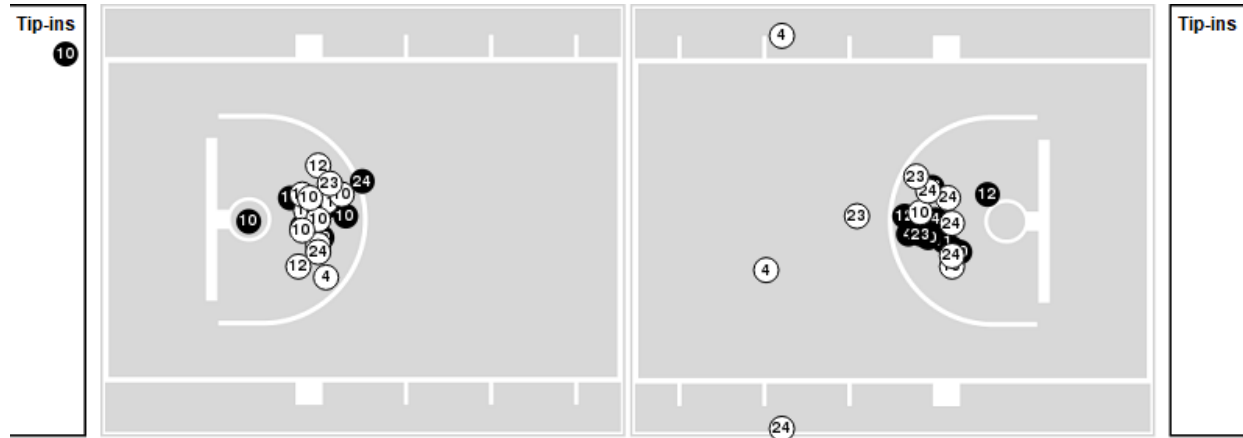

Blow Up Chart

● Made   ○ Missed   N - Player Number

LSU	M/A	%
Field Goals	26/69	38
2 Points	22/55	40
3 Points	4/14	29
Free Throws	22/31	71

LSU	M/A	%
Points in the Paint	38 (19 / 41)	46
Fast Break Points	13 (8/8)	100
Second Chance Points	19 (14/25)	56
Effective FG%	41