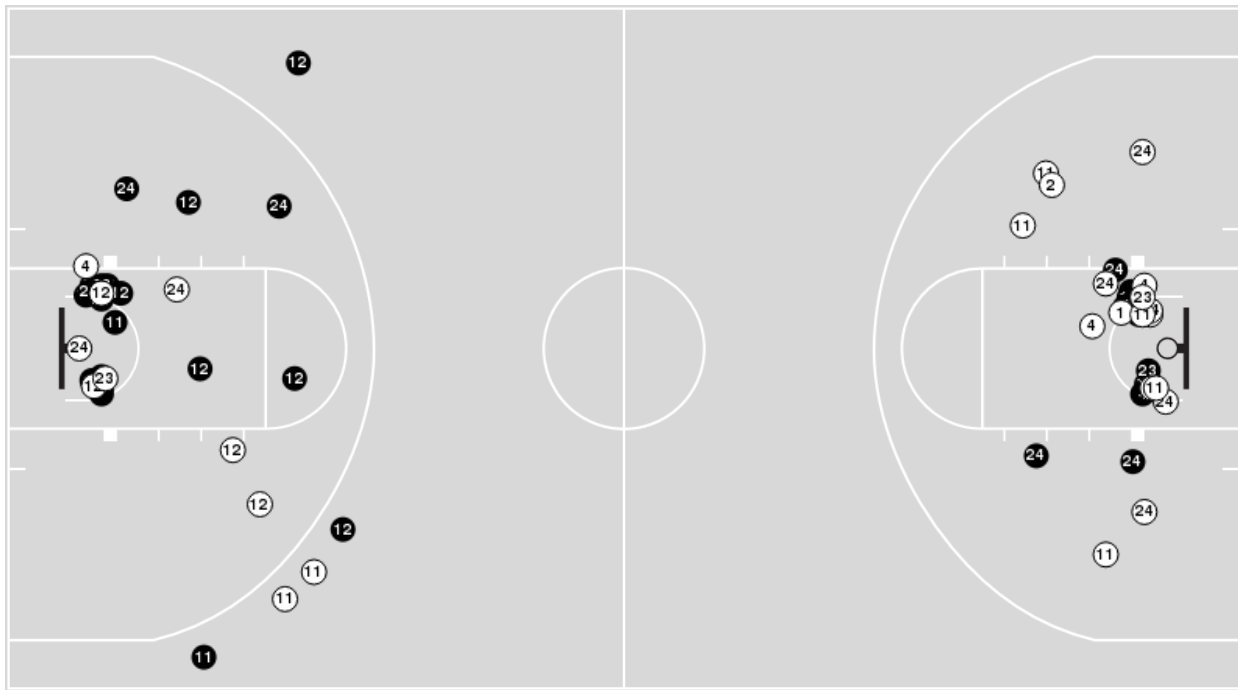

Niagara at LSU

11/24/23 John Gray Gymnasium, George Town, Cayman Islands
2023-24 Women's Basketball

Game Time: 1:30 PM
Game Duration: 2:05
Attendance: 300

Officials: Jerry Smith, Meadow Overstreet, Trevor Inouye

Players => AllFG Types=>AllResults=>All

LSU

All Field Goals