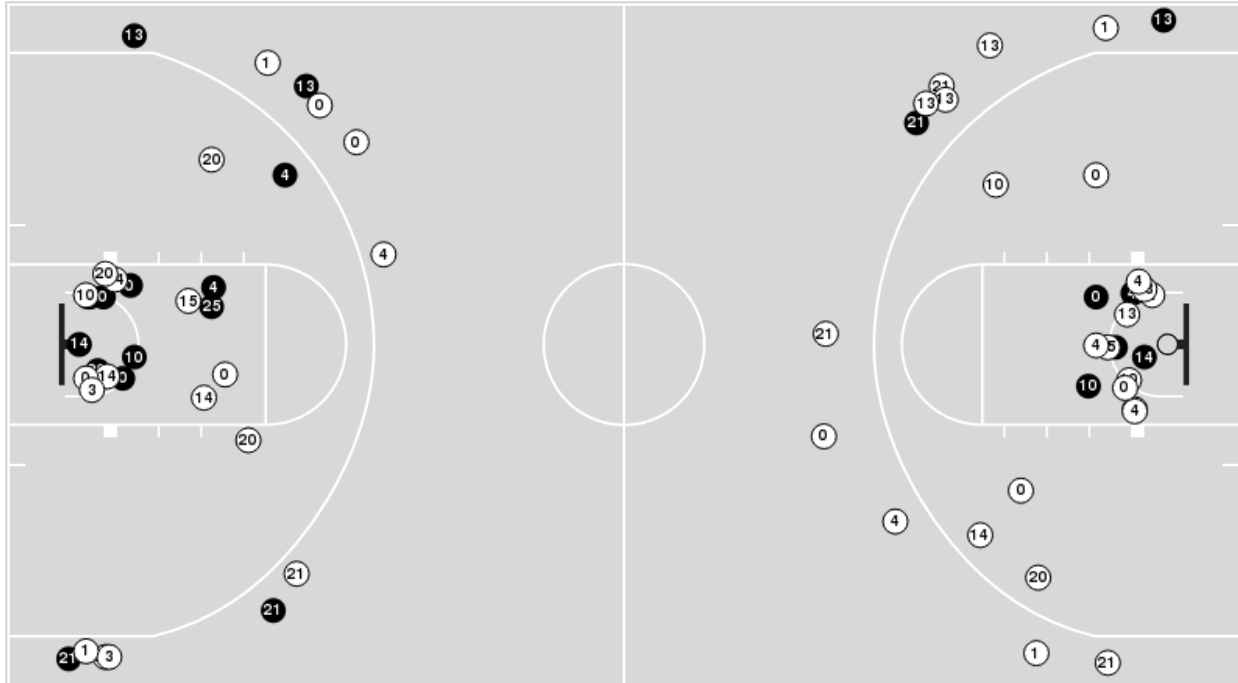

Niagara at LSU

11/24/23 John Gray Gymnasium, George Town, Cayman Islands
2023-24 Women's Basketball

Game Time: 1:30 PM
Game Duration: 2:05
Attendance: 300

Officials: Jerry Smith, Meadow Overstreet, Trevor Inouye

Players => AllFG Types=>AllResults=>All

Niagara

All Field Goals