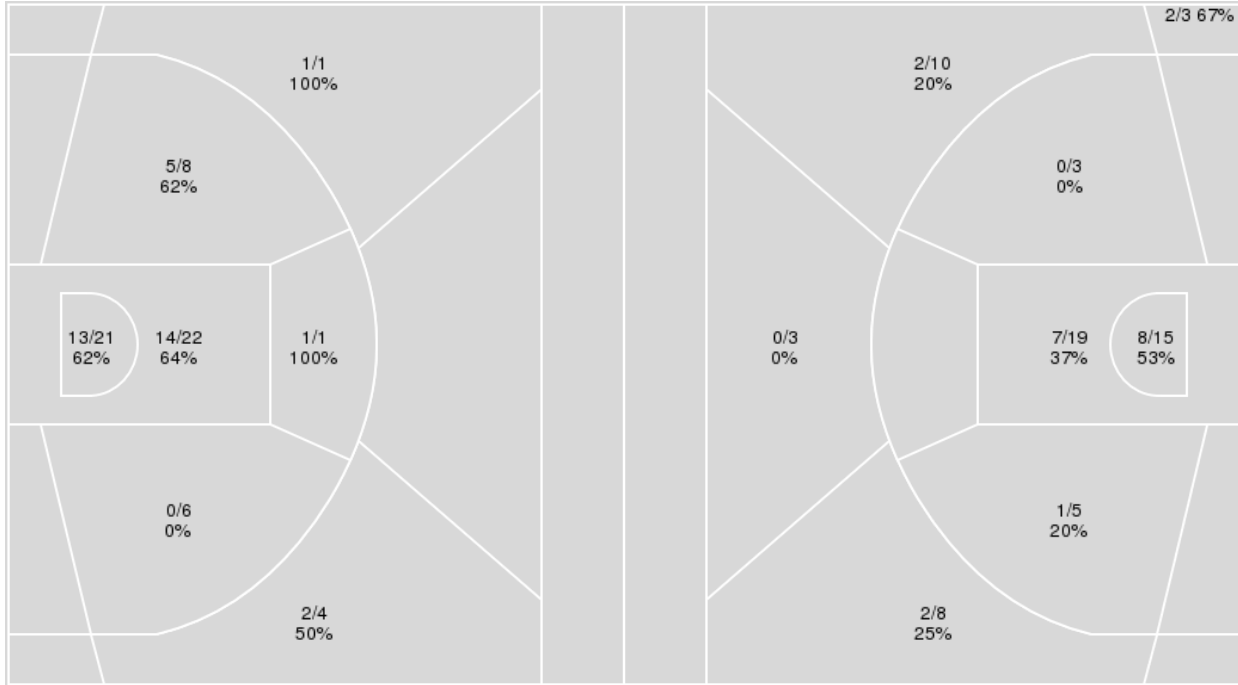

Niagara at LSU

11/24/23 John Gray Gymnasium, George Town, Cayman Islands
2023-24 Women's Basketball

Game Time: 1:30 PM
Game Duration: 2:05
Attendance: 300

Officials: Jerry Smith, Meadow Overstreet, Trevor Inouye

{ Players => All; } FG Types => All; Results => All;

{ Players => All; } FG Types => All; Results => All;

LSU

Niagara

LSU	M/A	%
Field Goals	36/63	57
2 Points	33/58	57
3 Points	3/5	60
Free Throws	24/30	80

Niagara	M/A	%
Field Goals	22/66	33
2 Points	16/42	38
3 Points	6/24	25
Free Throws	15/21	71