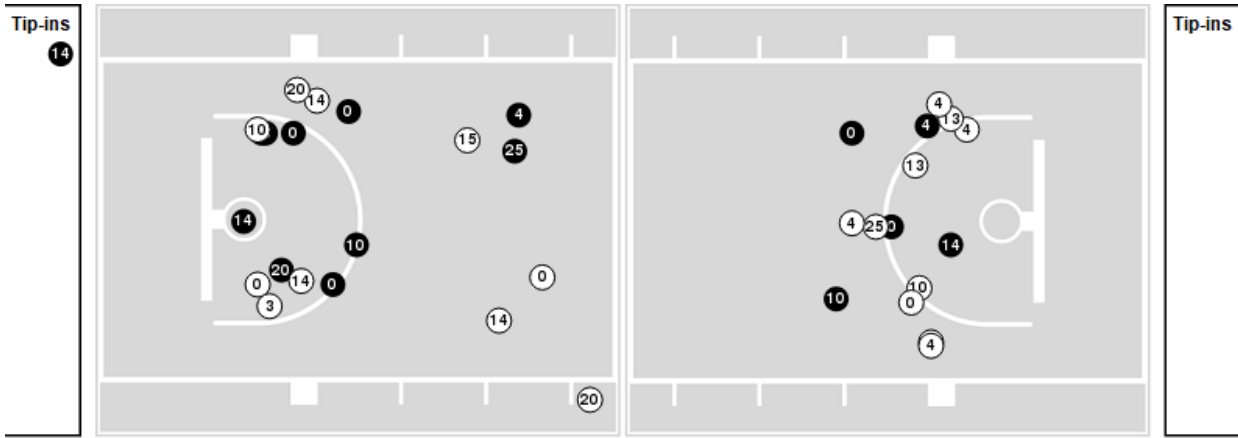

Blow Up Chart

● Made   ○ Missed   N - Player Number

Niagara	M/A	%
Field Goals	22/66	33
2 Points	16/42	38
3 Points	6/24	25
Free Throws	15/21	71

Niagara	M/A	%
Points in the Paint	30 (15 / 34)	44
Fast Break Points	10 (5/5)	100
Second Chance Points	8 (4/13)	31
Effective FG%	38