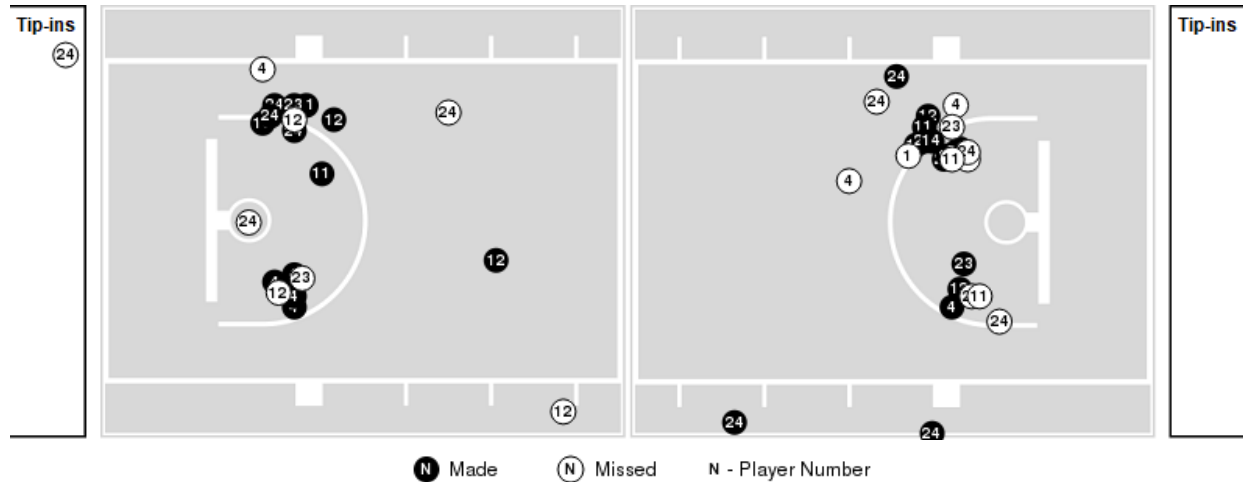

Blow Up Chart

● Made ○ Missed N - Player Number

LSU	M/A	%
Field Goals	36/63	57
2 Points	33/58	57
3 Points	3/5	60
Free Throws	24/30	80

LSU	M/A	%
Points in the Paint	54 (27 / 43)	63
Fast Break Points	26 (15/16)	94
Second Chance Points	7 (5/9)	56
Effective FG%	60