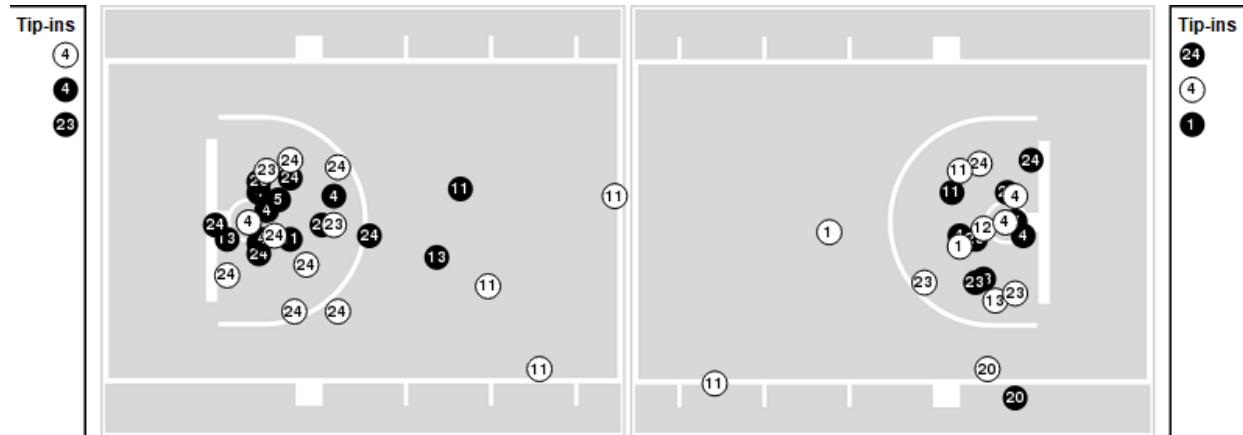

Blow Up Chart

● Made   ○ Missed   N - Player Number

LSU	M/A	%
Field Goals	38/79	48
2 Points	33/62	53
3 Points	5/17	29
Free Throws	25/31	81

LSU	M/A	%
Points in the Paint	60 (30 / 54)	56
Fast Break Points	32 (20/21)	95
Second Chance Points	22 (15/24)	62
Effective FG%	51