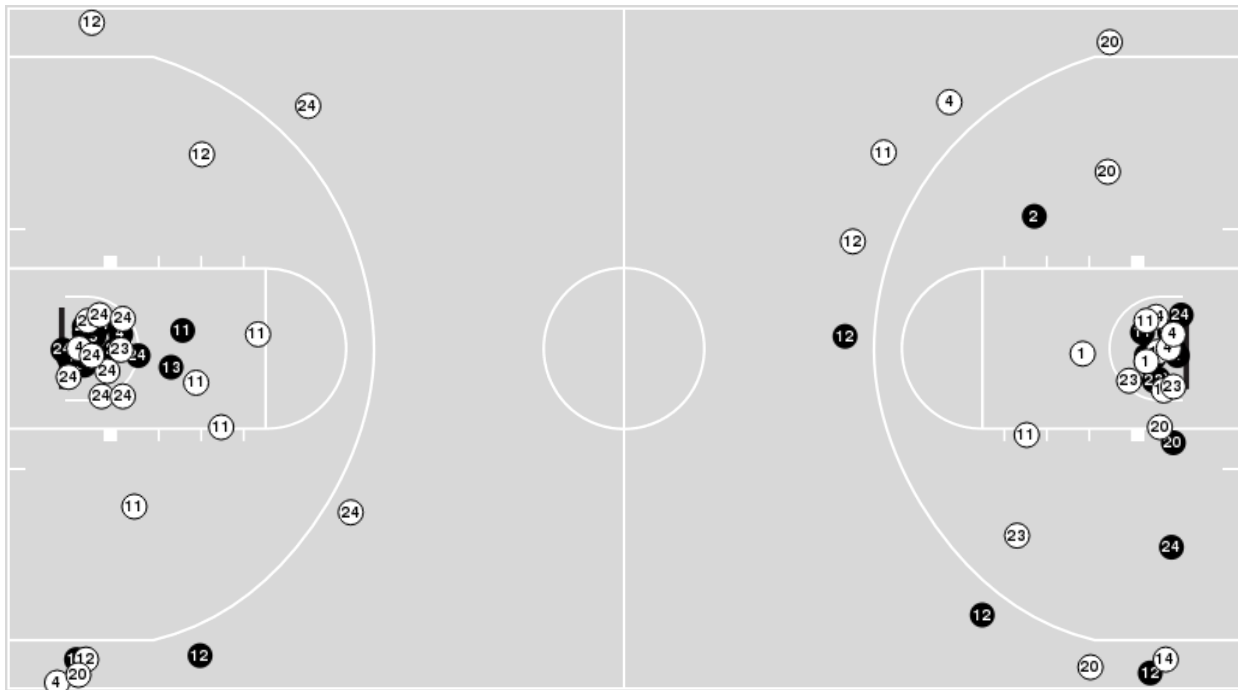

Officials: Natasha Camy, Jeffrey Smith, Charles Watson

Players => AllFG Types=>AllResults=>All

LSU

All Field Goals