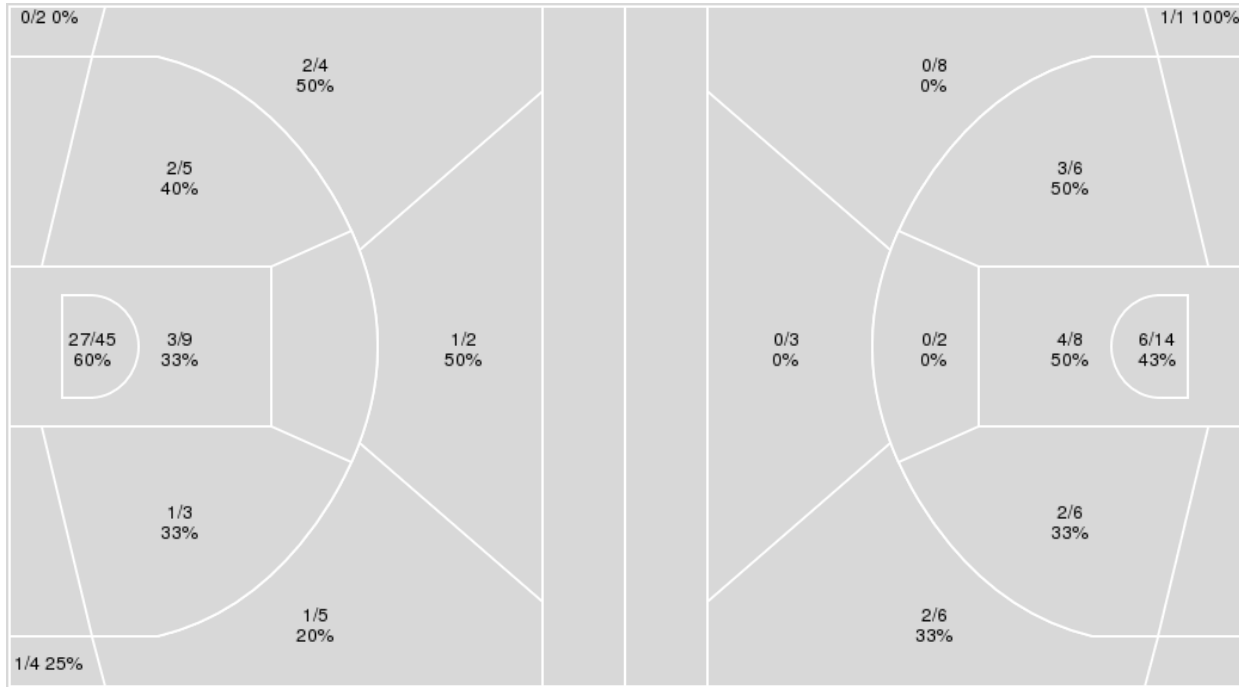

Officials: Natasha Camy, Jeffrey Smith, Charles Watson

{ Players => All; } FG Types => All; Results => All;

{ Players => All; } FG Types => All; Results => All;

LSU

Texas Southern

LSU	M/A	%
Field Goals	38/79	48
2 Points	33/62	53
3 Points	5/17	29
Free Throws	25/31	81

Texas Southern	M/A	%
Field Goals	18/54	33
2 Points	15/36	42
3 Points	3/18	17
Free Throws	8/14	57