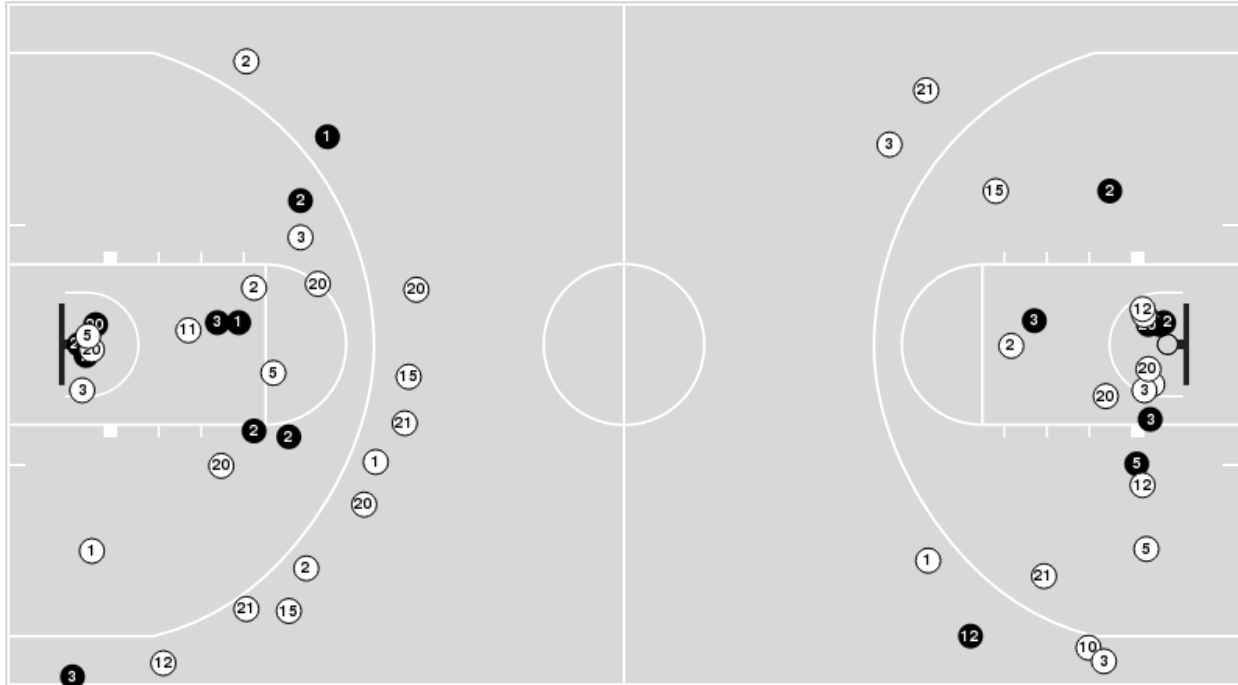

Players => AllFG Types=>AllResults=>All
Texas Southern

All Field Goals