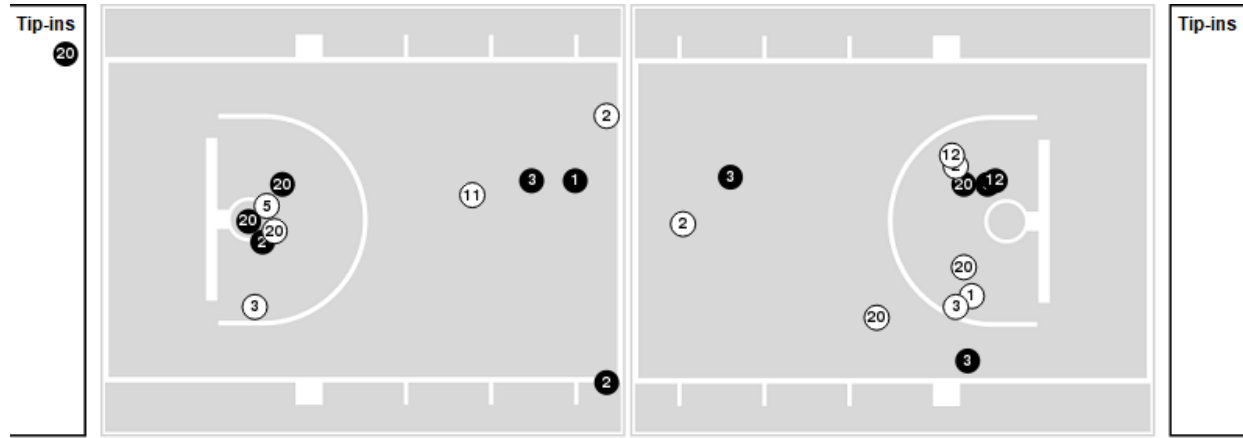

Blow Up Chart

N Made   **(N)** Missed   N - Player Number

Texas Southern	M/A	%
Field Goals	18/54	33
2 Points	15/36	42
3 Points	3/18	17
Free Throws	8/14	57

Texas Southern	M/A	%
Points in the Paint	20 (10 / 22)	45
Fast Break Points	6 (5/7)	71
Second Chance Points	9 (4/7)	57
Effective FG%	36