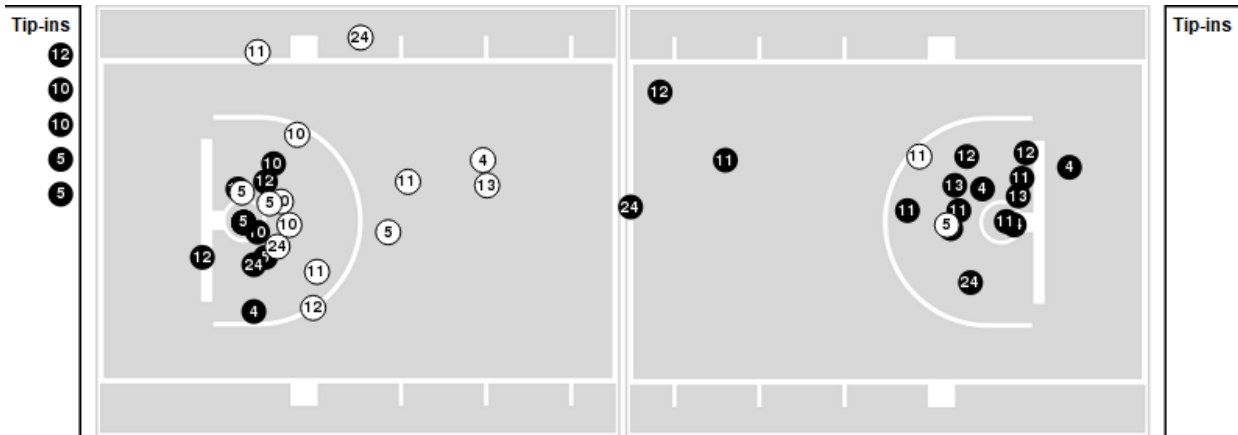

Kent St.	M/A	%
Points in the Paint	14 (7 / 17)	41
Fast Break Points	8 (4/4)	100
Second Chance Points	14 (8/19)	42
Effective FG%	55	

Players => AllFG Types=>AllResults=>All

**LSU**

**All Field Goals**

**Blow Up Chart**