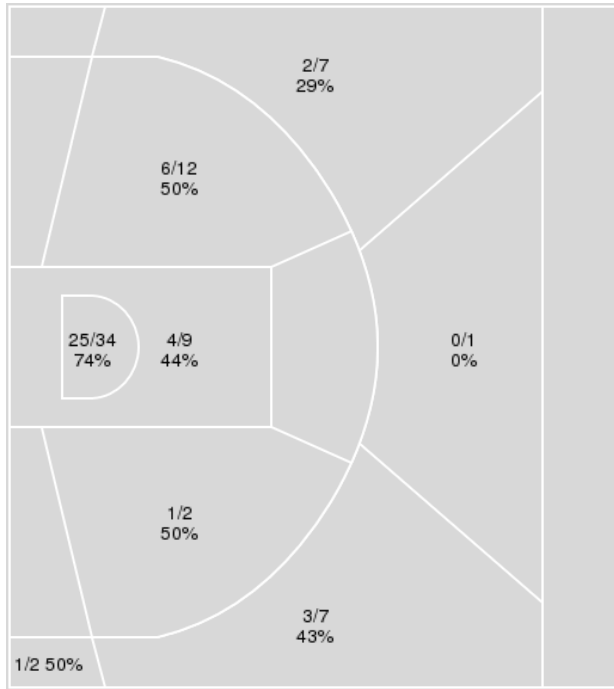

Kent St. at LSU

11/14/23 Maravich Assembly Center, Baton Rouge
2023-24 Women's Basketball

Officials: Bill Laranca, Kristen Bell, Aaron Brooks

{ Players => All; } FG Types => All; Results => All;

{ Players => 0, 1, 3, 5, 10, 11, 12, 14, 15, 21, 22, 23, 30, 34; } FG
Types => All; Results => All;

LSU

Kent St.

LSU	M/A	%
Field Goals	42/74	57
2 Points	36/57	63
3 Points	6/17	35
Free Throws	19/23	83

Kent St.	M/A	%
Field Goals	26/60	43
2 Points	12/27	44
3 Points	14/33	42
Free Throws	13/19	68