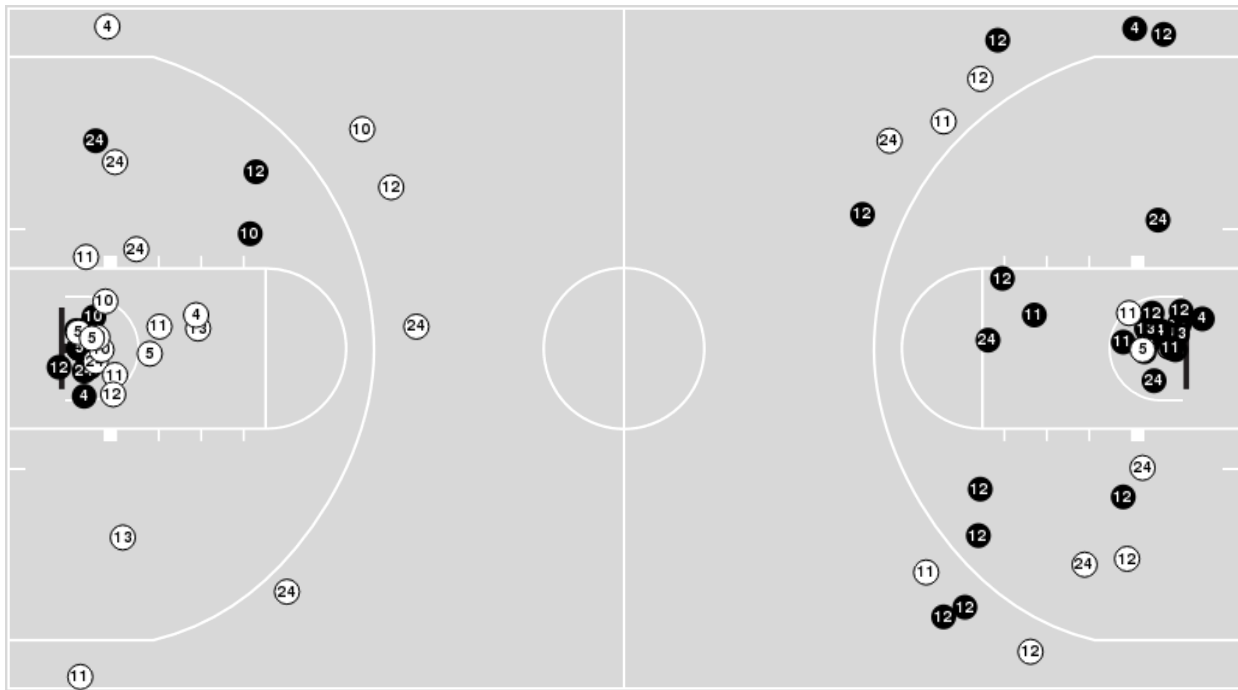

Players => AllFG Types=>AllResults=>All

LSU

All Field Goals