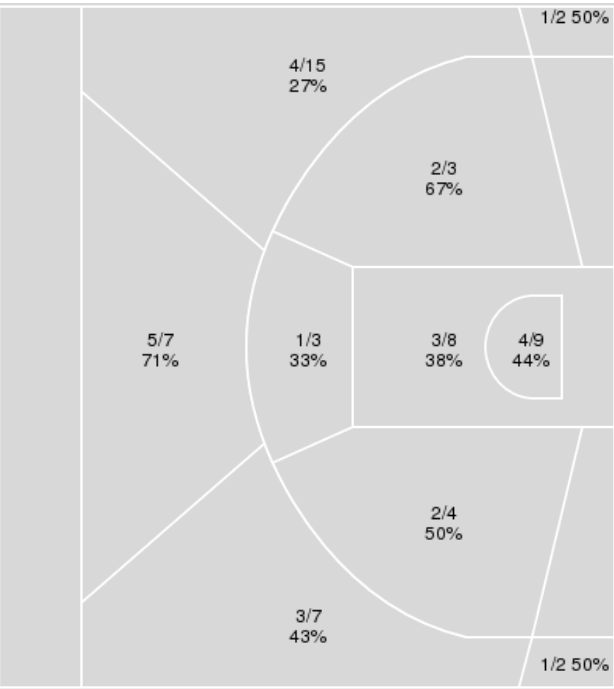

Kent St. at LSU

11/14/23 Maravich Assembly Center, Baton Rouge
2023-24 Women's Basketball

Officials: Bill Laranca, Kristen Bell, Aaron Brooks

{ Players => All; } FG Types => All; Results => All;

{ Players => 0, 1, 3, 5, 10, 11, 12, 14, 15, 21, 22, 23, 30, 34; } FG
Types => All; Results => All;

LSU

Kent St.

LSU	M/A	%
Field Goals	42/74	57
2 Points	36/57	63
3 Points	6/17	35
Free Throws	19/23	83

Kent St.	M/A	%
Field Goals	26/60	43
2 Points	12/27	44
3 Points	14/33	42
Free Throws	13/19	68