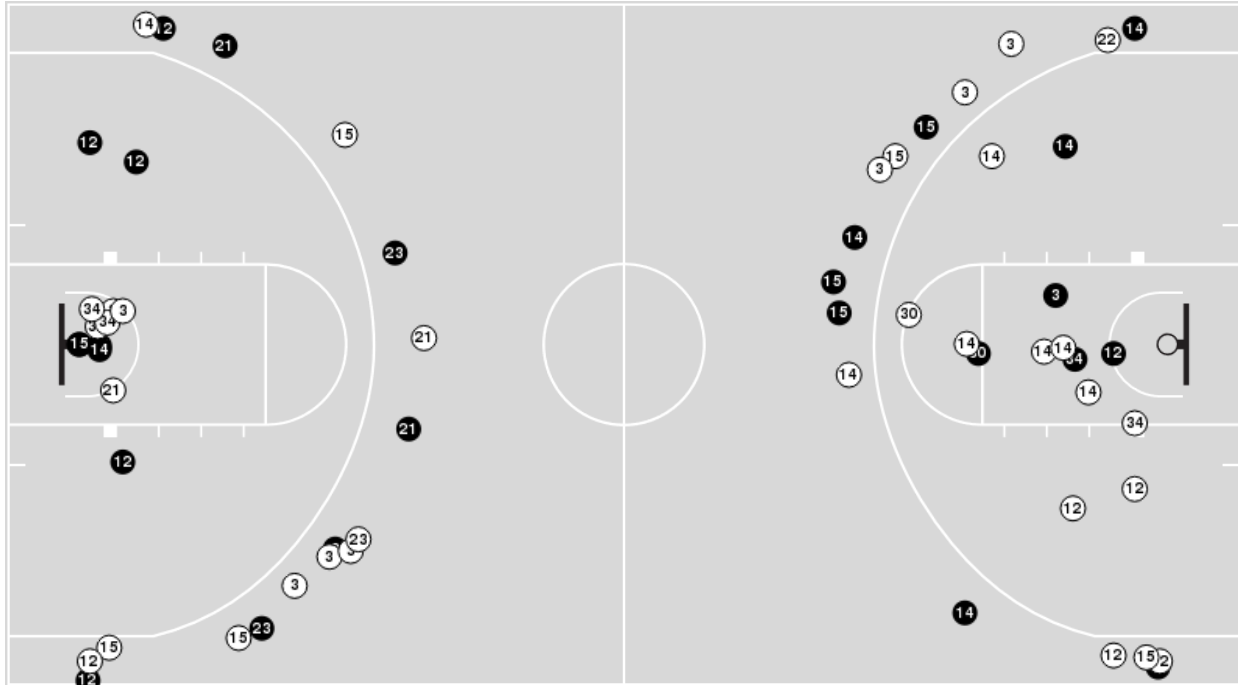

Players => 0, 1, 3, 5, 10, 11, 12, 14, 15, 21, 22, 23, 30, 34FG Types=>AllResults=>All

Kent St.

All Field Goals