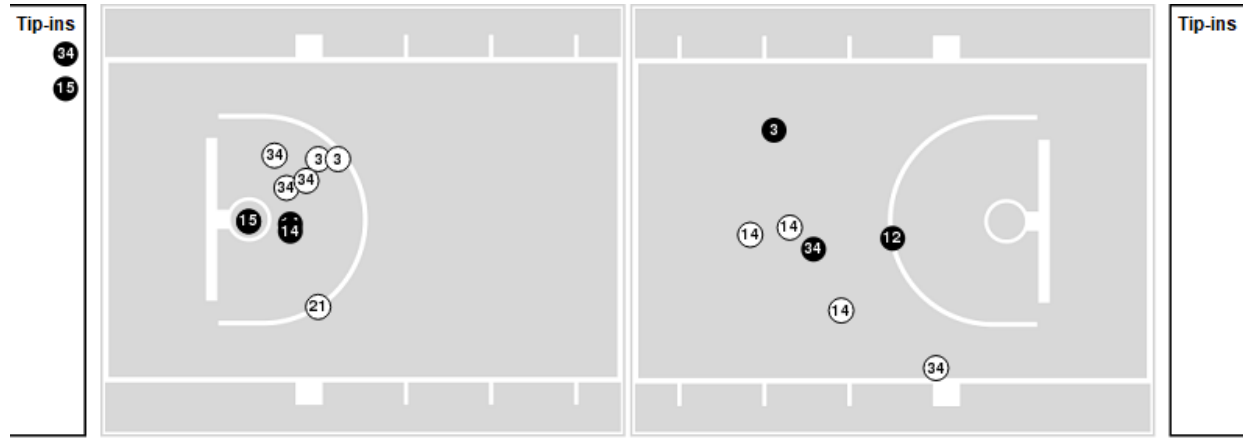

Blow Up Chart

● Made ○ Missed N - Player Number

Kent St.	M/A	%
Field Goals	26/60	43
2 Points	12/27	44
3 Points	14/33	42
Free Throws	13/19	68

Kent St.	M/A	%
Points in the Paint	14 (7 / 17)	41
Fast Break Points	8 (4/4)	100
Second Chance Points	14 (8/19)	42
Effective FG%	55